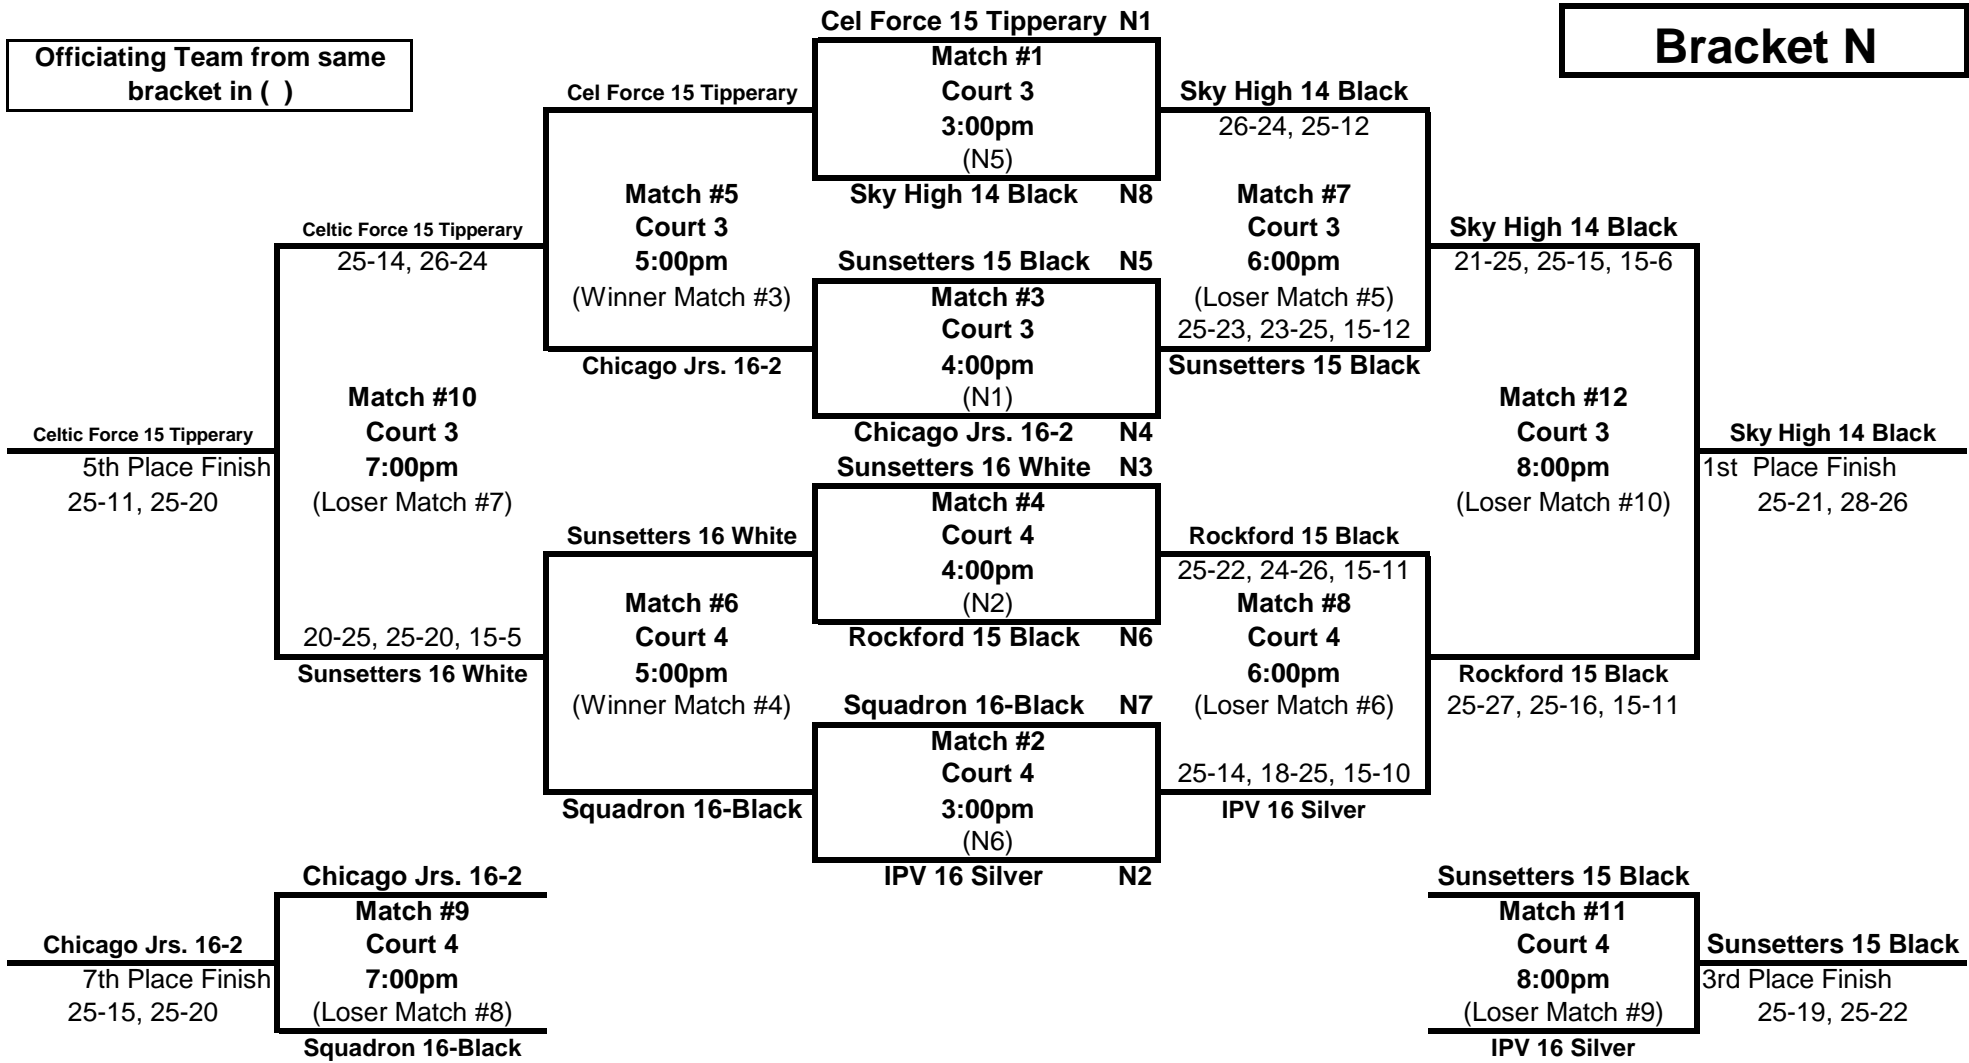

Bracket J - am

Great Lakes Center - Cts. 3 & 4
Saturday, February 27th, 2010

Bracket J

Officiating Team from same bracket in ()

16's GLPL League #1

Bracket K - am

Great Lakes Center - Cts. 5 & 6
Saturday, February 27th, 2010

Bracket K

Officiating Team from same bracket in ()

16's GLPL League #1

Bracket L - am

Great Lakes Center - Cts. 7 & 8
Saturday, February 27th, 2010

Bracket L

Officiating Team from same
bracket in ()

16's GLPL League #1

Bracket M - pm

Great Lakes Center - Cts. 1 & 2
Saturday, February 27th, 2010

Bracket M

Officiating Team from same
bracket in ()

16's GLPL League #1

Bracket N - pm

Great Lakes Center - Cts. 3 & 4
Saturday, February 27th, 2010

Bracket N

Officiating Team from same
bracket in ()

16's GLPL League #1

Bracket O - pm

Great Lakes Center - Cts. 5 & 6
Saturday, February 27th, 2010

Bracket O

Officiating Team from same
bracket in ()

16's GLPL League #1