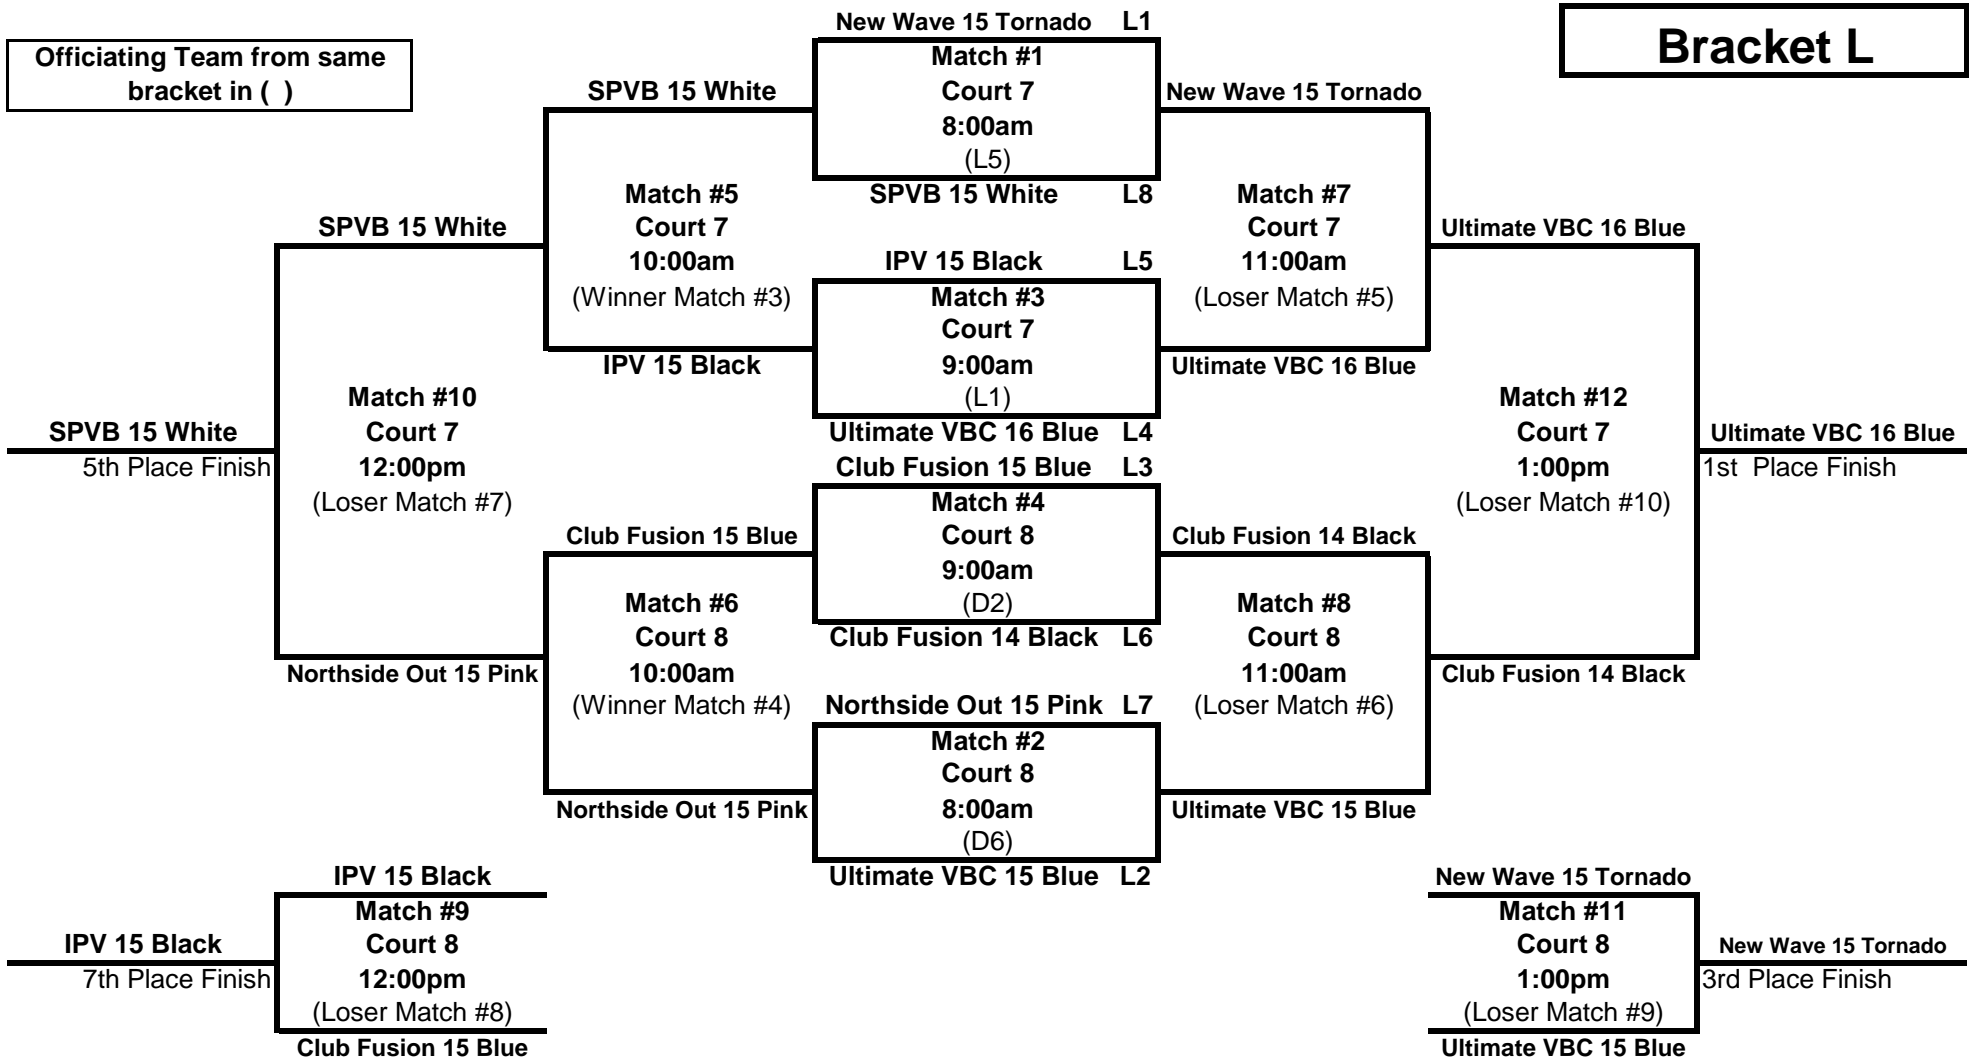

Bracket J - am

Great Lakes Center - Cts. 3 & 4
Saturday, February 27th, 2010

Bracket J

Officiating Team from same bracket in ()

16's GLPL League #1

Bracket K - am

Great Lakes Center - Cts. 5 & 6
Saturday, February 27th, 2010

Bracket K

Officiating Team from same bracket in ()

16's GLPL League #1

Bracket L - am

Great Lakes Center - Cts. 7 & 8
Saturday, February 27th, 2010

Bracket L

Officiating Team from same
bracket in ()

16's GLPL League #1

Bracket M - pm

Great Lakes Center - Cts. 1 & 2
Saturday, February 27th, 2010

Bracket M

Officiating Team from same
bracket in ()

16's GLPL League #1

Bracket N - pm

Great Lakes Center - Cts. 3 & 4
Saturday, February 27th, 2010