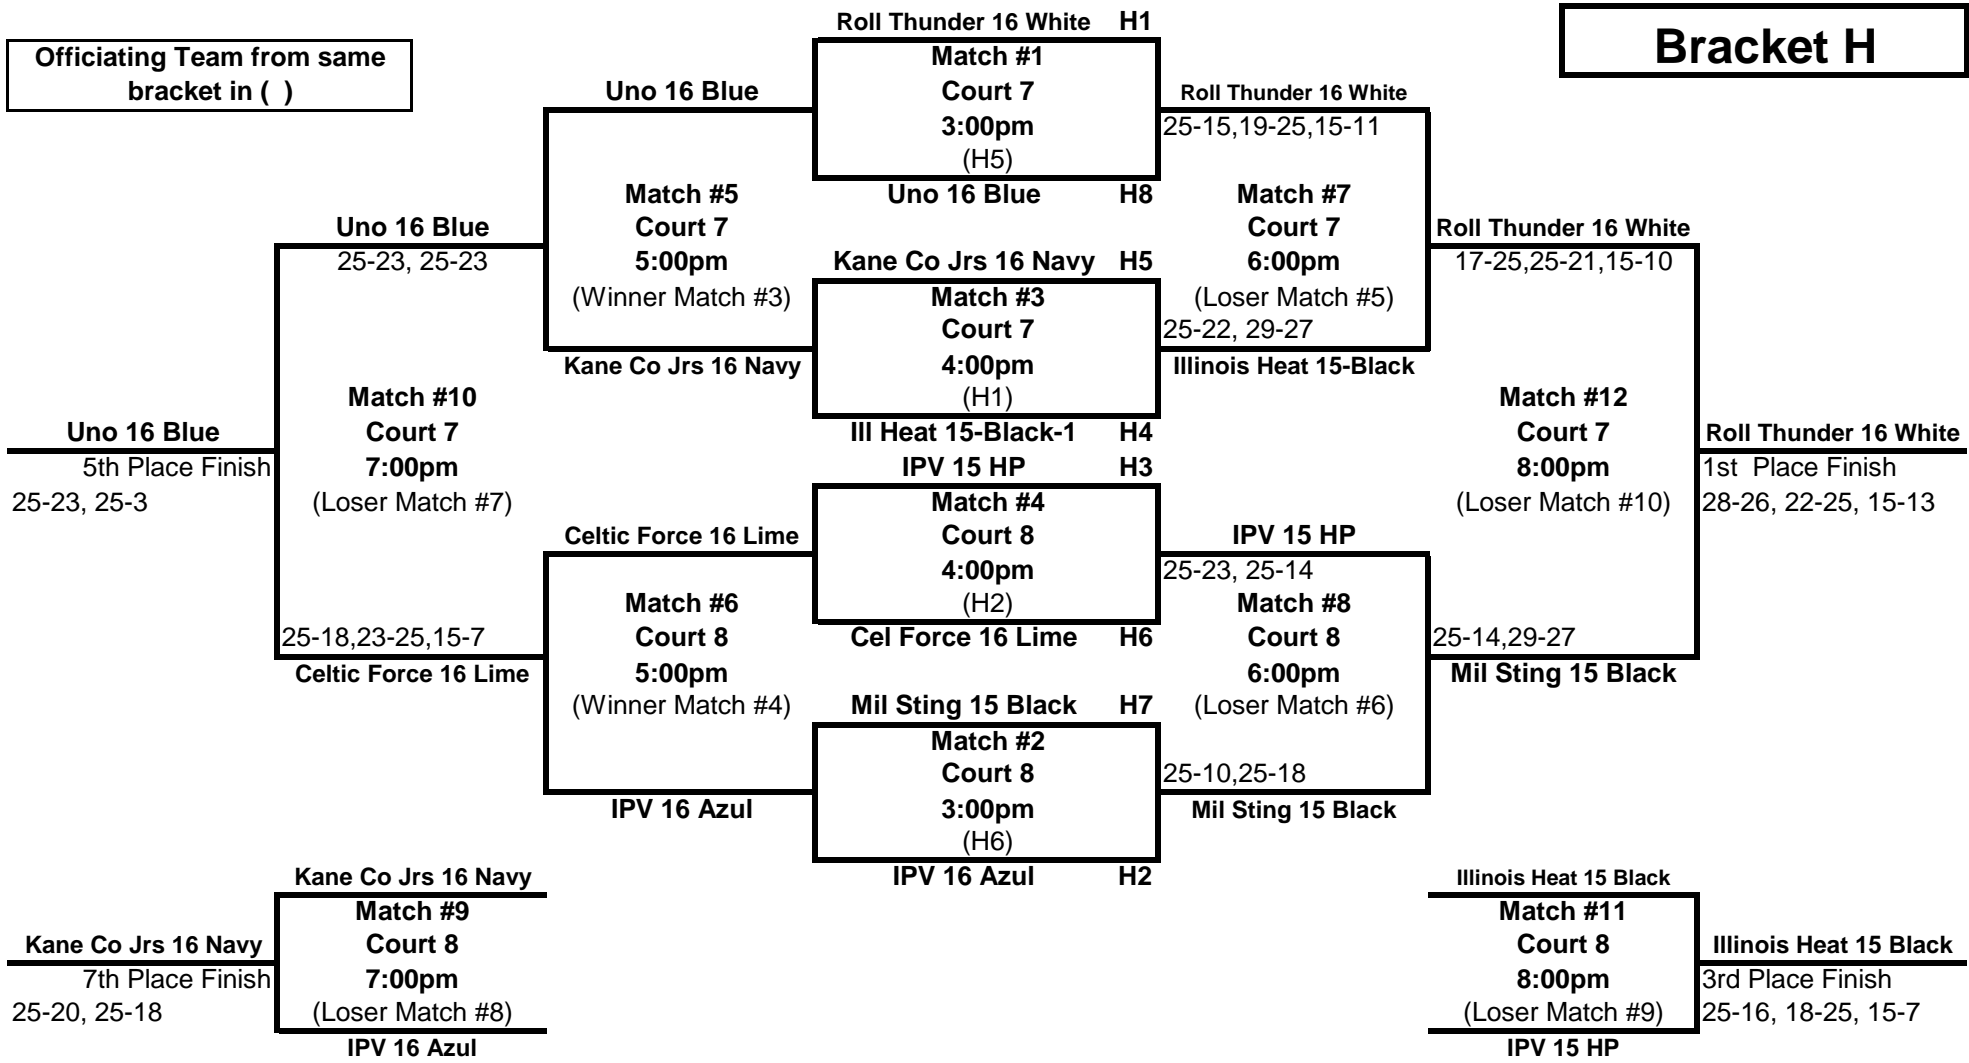

Bracket F - pm

Great Lakes Center - Cts. 3 & 4

Sunday, February 28th, 2010

Bracket F

Officiating Team from same bracket in ()

16's GLPL League #1

Bracket G - pm

Great Lakes Center - Cts. 5 & 6

Sunday, February 28th, 2010

Bracket G

Officiating Team from same bracket in ()

16's GLPL League #1

Bracket H - pm

Great Lakes Center - Cts. 7 & 8

Sunday, February 28th, 2010

Bracket H

Officiating Team from same bracket in ()

16's GLPL League #1

Bracket I - am

Great Lakes Center - Cts. 1 & 2
Saturday, February 27th, 2010

Bracket I

Officiating Team from same
bracket in ()

16's GLPL League #1

Bracket J - am

Great Lakes Center - Cts. 3 & 4
Saturday, February 27th, 2010

Bracket J

Officiating Team from same bracket in ()

16's GLPL League #1

Bracket K - am

Great Lakes Center - Cts. 5 & 6
Saturday, February 27th, 2010