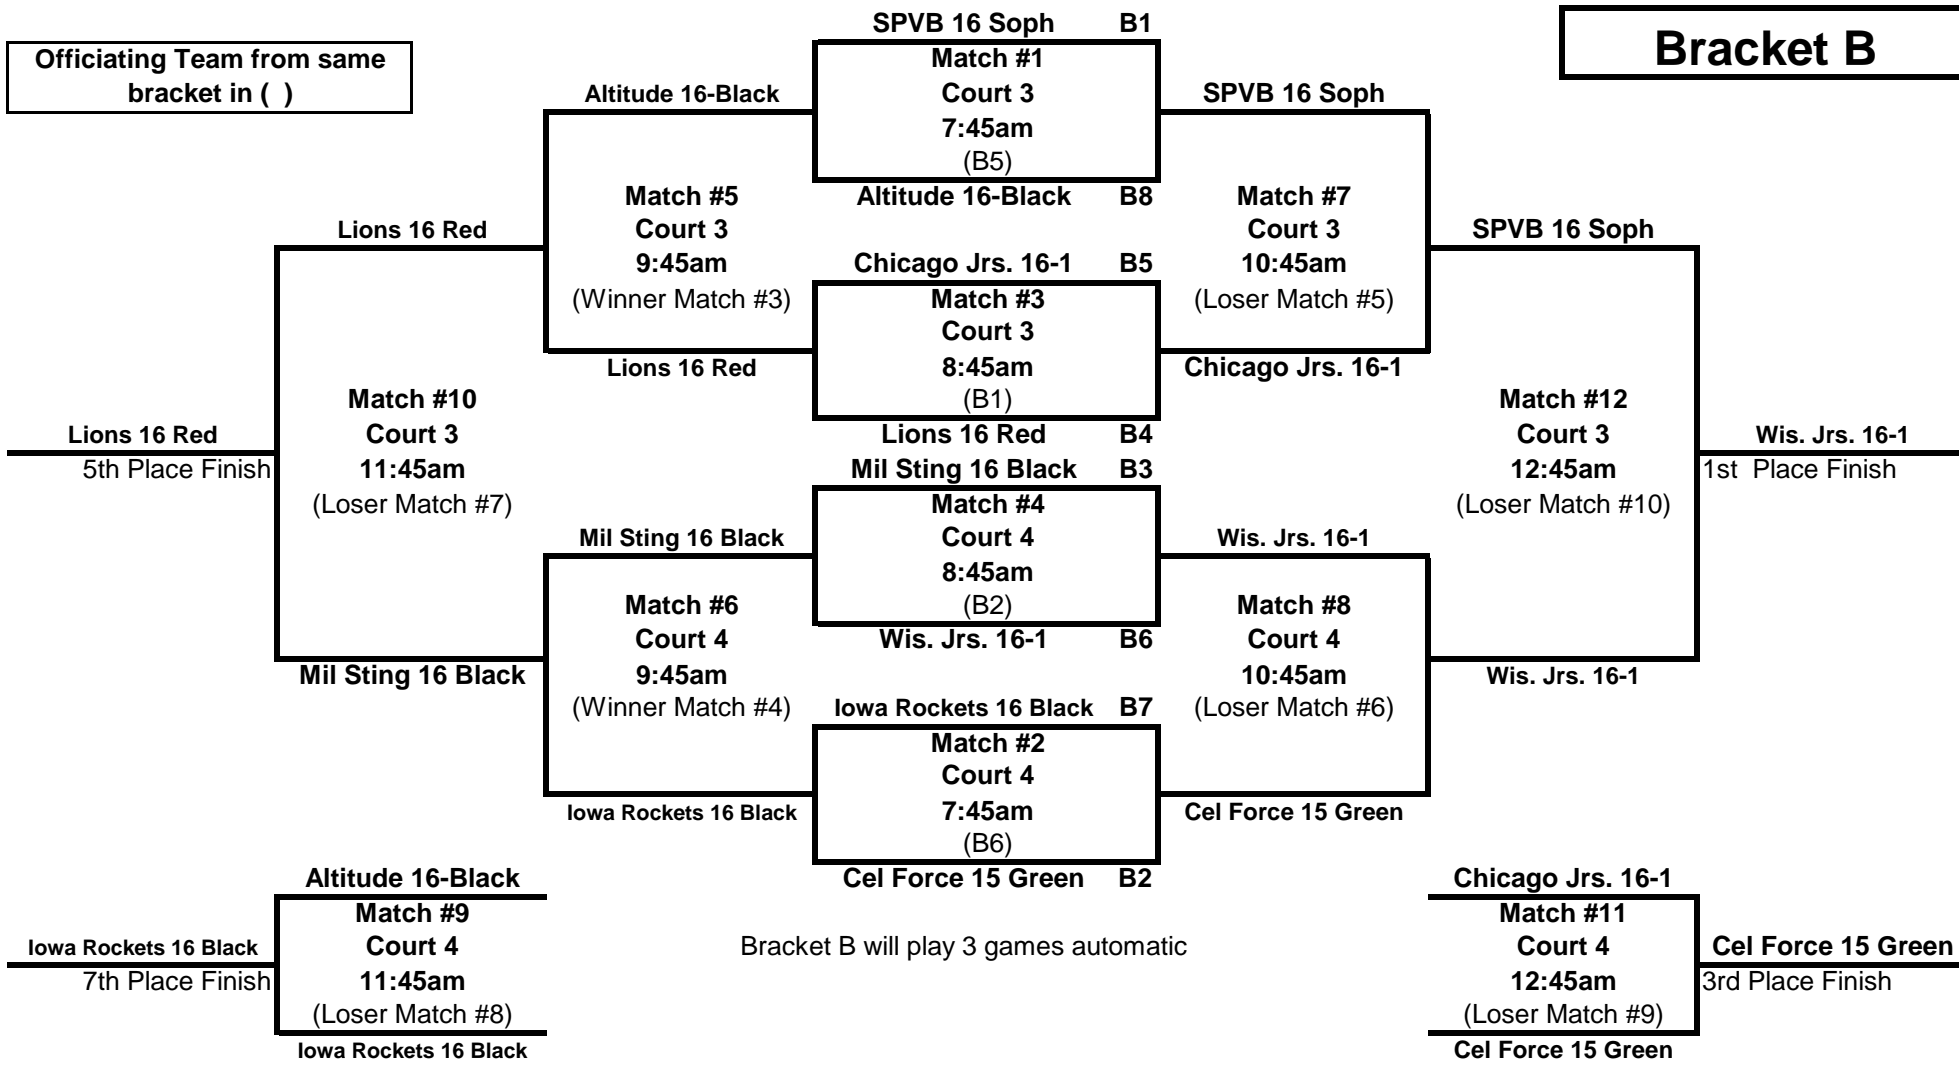

16's GLPL League #1

Bracket A - am

Great Lakes Center - Cts. 1 & 2

Sunday, February 28th, 2010

Bracket A

Officiating Team from same bracket in ()

16's GLPL League #1

Bracket B - am

Great Lakes Center - Cts. 3 & 4

Sunday, February 28th, 2010

Bracket B

Officiating Team from same bracket in ()

16's GLPL League #1

Bracket C - am

Great Lakes Center - Cts. 5 & 6

Sunday, February 28th, 2010

Bracket C

Officiating Team from same bracket in ()

16's GLPL League #1

Bracket D - am

Great Lakes Center - Cts. 7 & 8

Sunday, February 28th, 2010

Bracket D

Officiating Team from same bracket in ()

Bracket D will play 3 games automatic

16's GLPL League #1

Bracket E - pm

Great Lakes Center - Cts. 1 & 2

Sunday, February 28th, 2010

Bracket E

Officiating Team from same bracket in ()

16's GLPL League #1