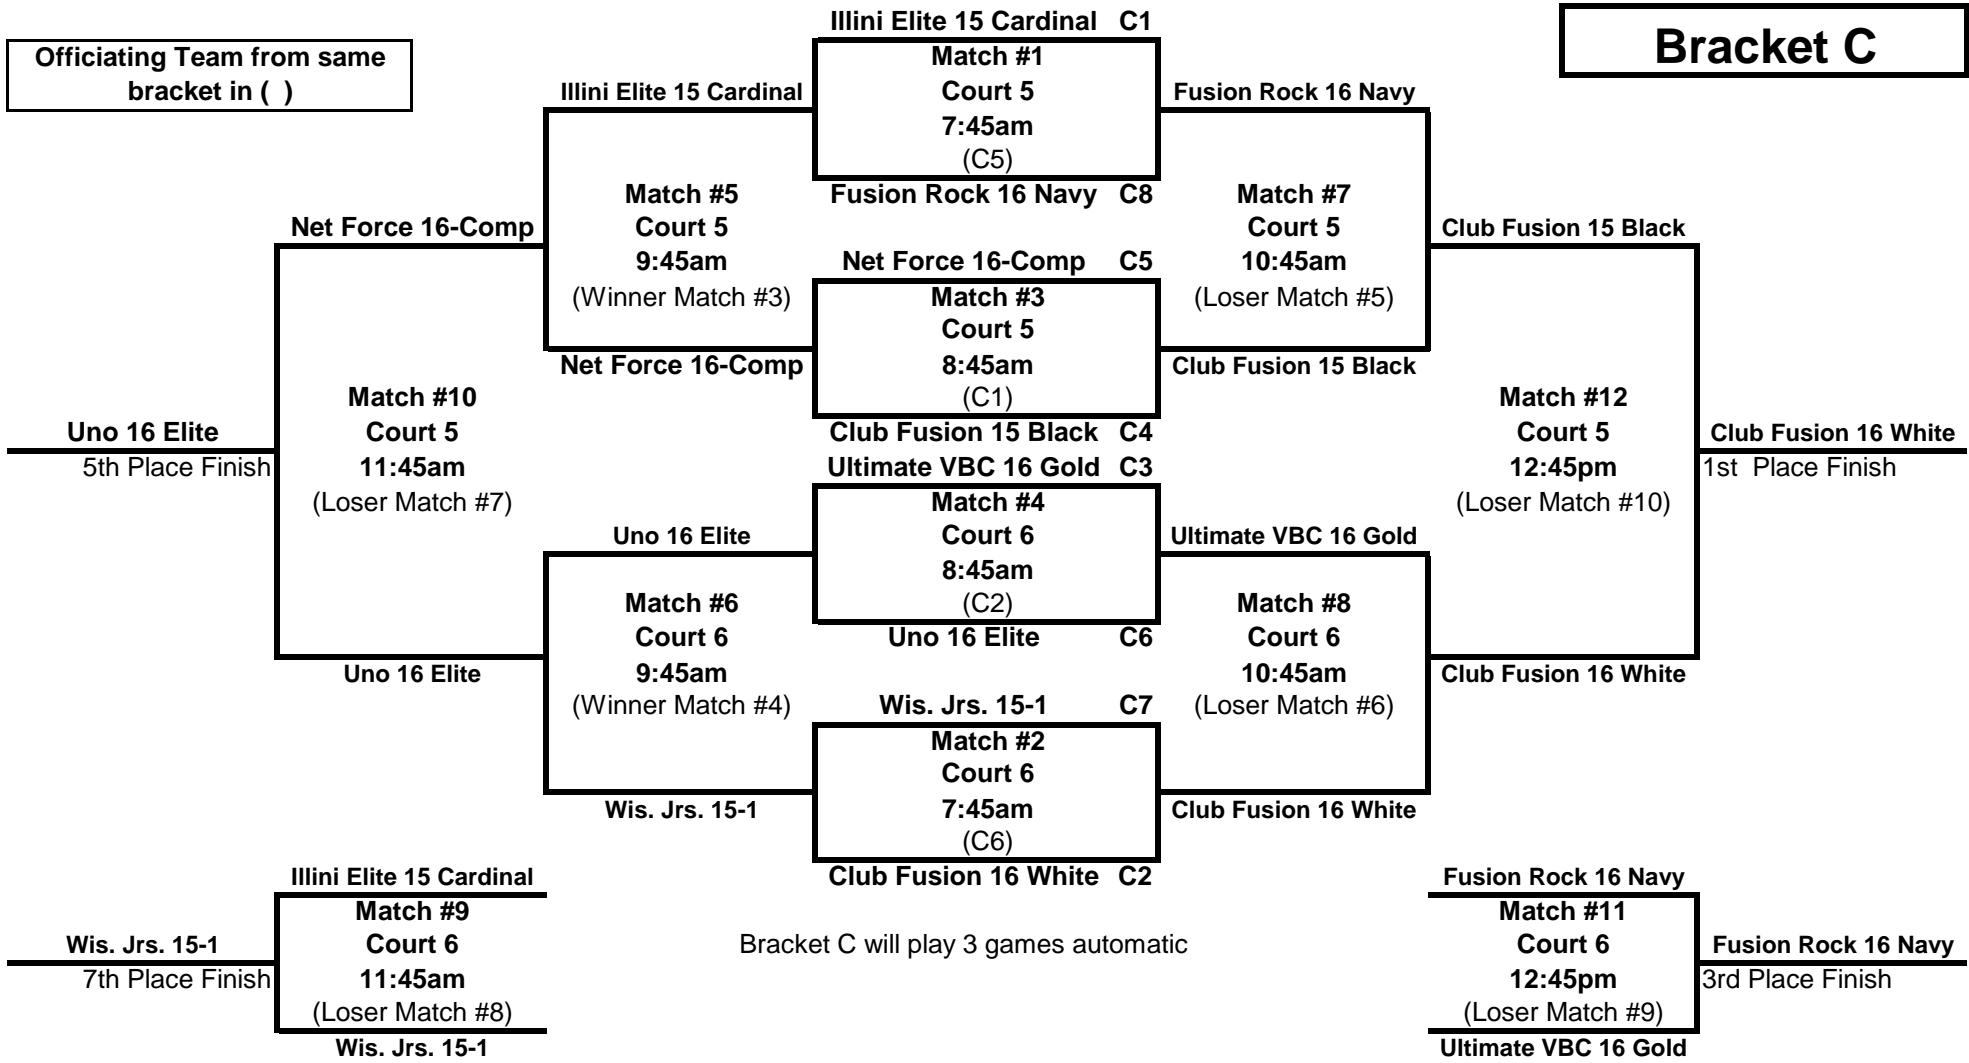

16's GLPL League #1

Bracket A - am

Great Lakes Center - Cts. 1 & 2

Sunday, February 28th, 2010

Bracket A

Officiating Team from same bracket in ()

16's GLPL League #1

Bracket B - am

Great Lakes Center - Cts. 3 & 4

Sunday, February 28th, 2010

Bracket B

Officiating Team from same bracket in ()

16's GLPL League #1

Bracket C - am

Great Lakes Center - Cts. 5 & 6

Sunday, February 28th, 2010

Bracket C

Officiating Team from same bracket in ()

16's GLPL League #1

Bracket D - am

Great Lakes Center - Cts. 7 & 8

Sunday, February 28th, 2010

Bracket D

Officiating Team from same bracket in ()

Bracket D will play 3 games automatic

16's GLPL League #1

Bracket E - pm

Great Lakes Center - Cts. 1 & 2

Sunday, February 28th, 2010

Bracket E

Officiating Team from same bracket in ()

16's GLPL League #1