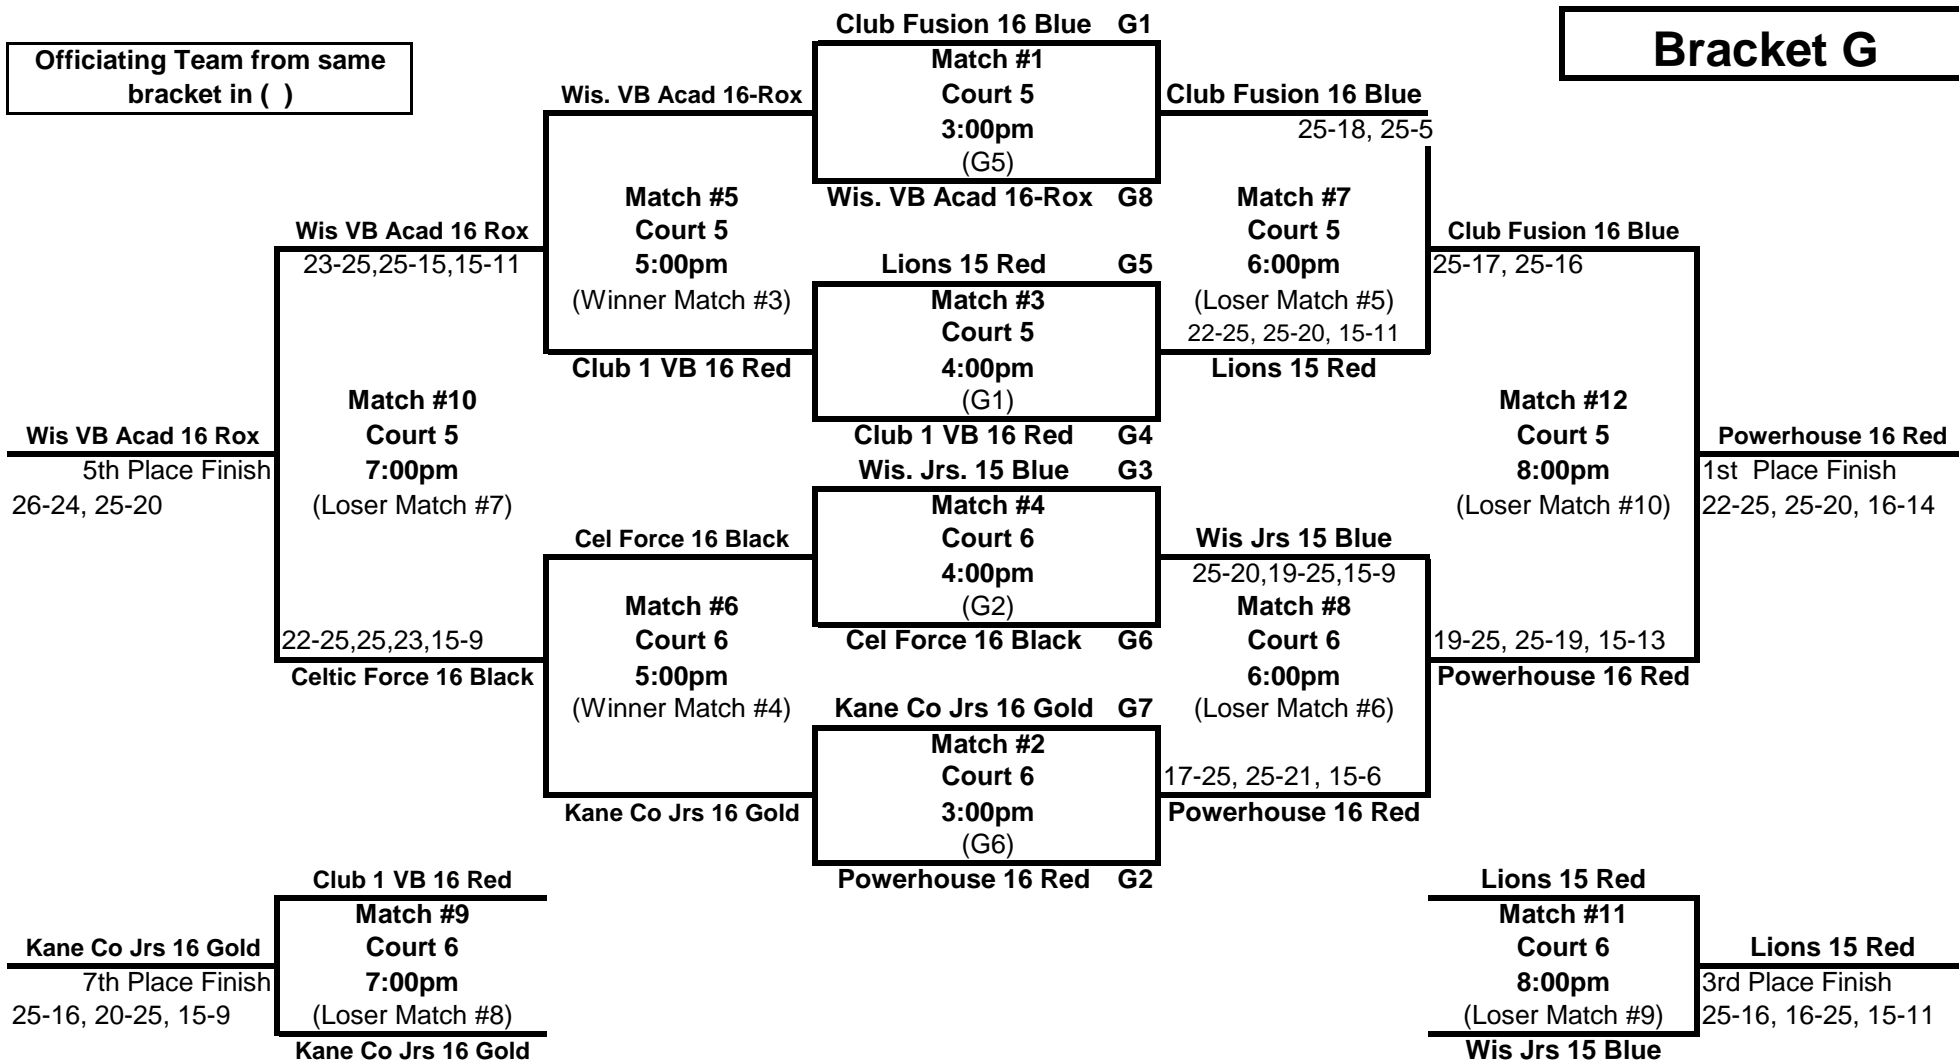

Bracket C

Officiating Team from same bracket in ()

16's GLPL League #1

Bracket D - am

Great Lakes Center - Cts. 7 & 8

Sunday, February 28th, 2010

Bracket D

Officiating Team from same bracket in ()

Bracket D will play 3 games automatic

16's GLPL League #1

Bracket E - pm

Great Lakes Center - Cts. 1 & 2

Sunday, February 28th, 2010

Bracket E

Officiating Team from same bracket in ()

16's GLPL League #1

Bracket F - pm

Great Lakes Center - Cts. 3 & 4

Sunday, February 28th, 2010

Bracket F

Officiating Team from same bracket in ()

16's GLPL League #1

Bracket G - pm

Great Lakes Center - Cts. 5 & 6

Sunday, February 28th, 2010

Bracket G

Officiating Team from same bracket in ()

16's GLPL League #1

Bracket H - pm

Great Lakes Center - Cts. 7 & 8

Sunday, February 28th, 2010

Bracket H