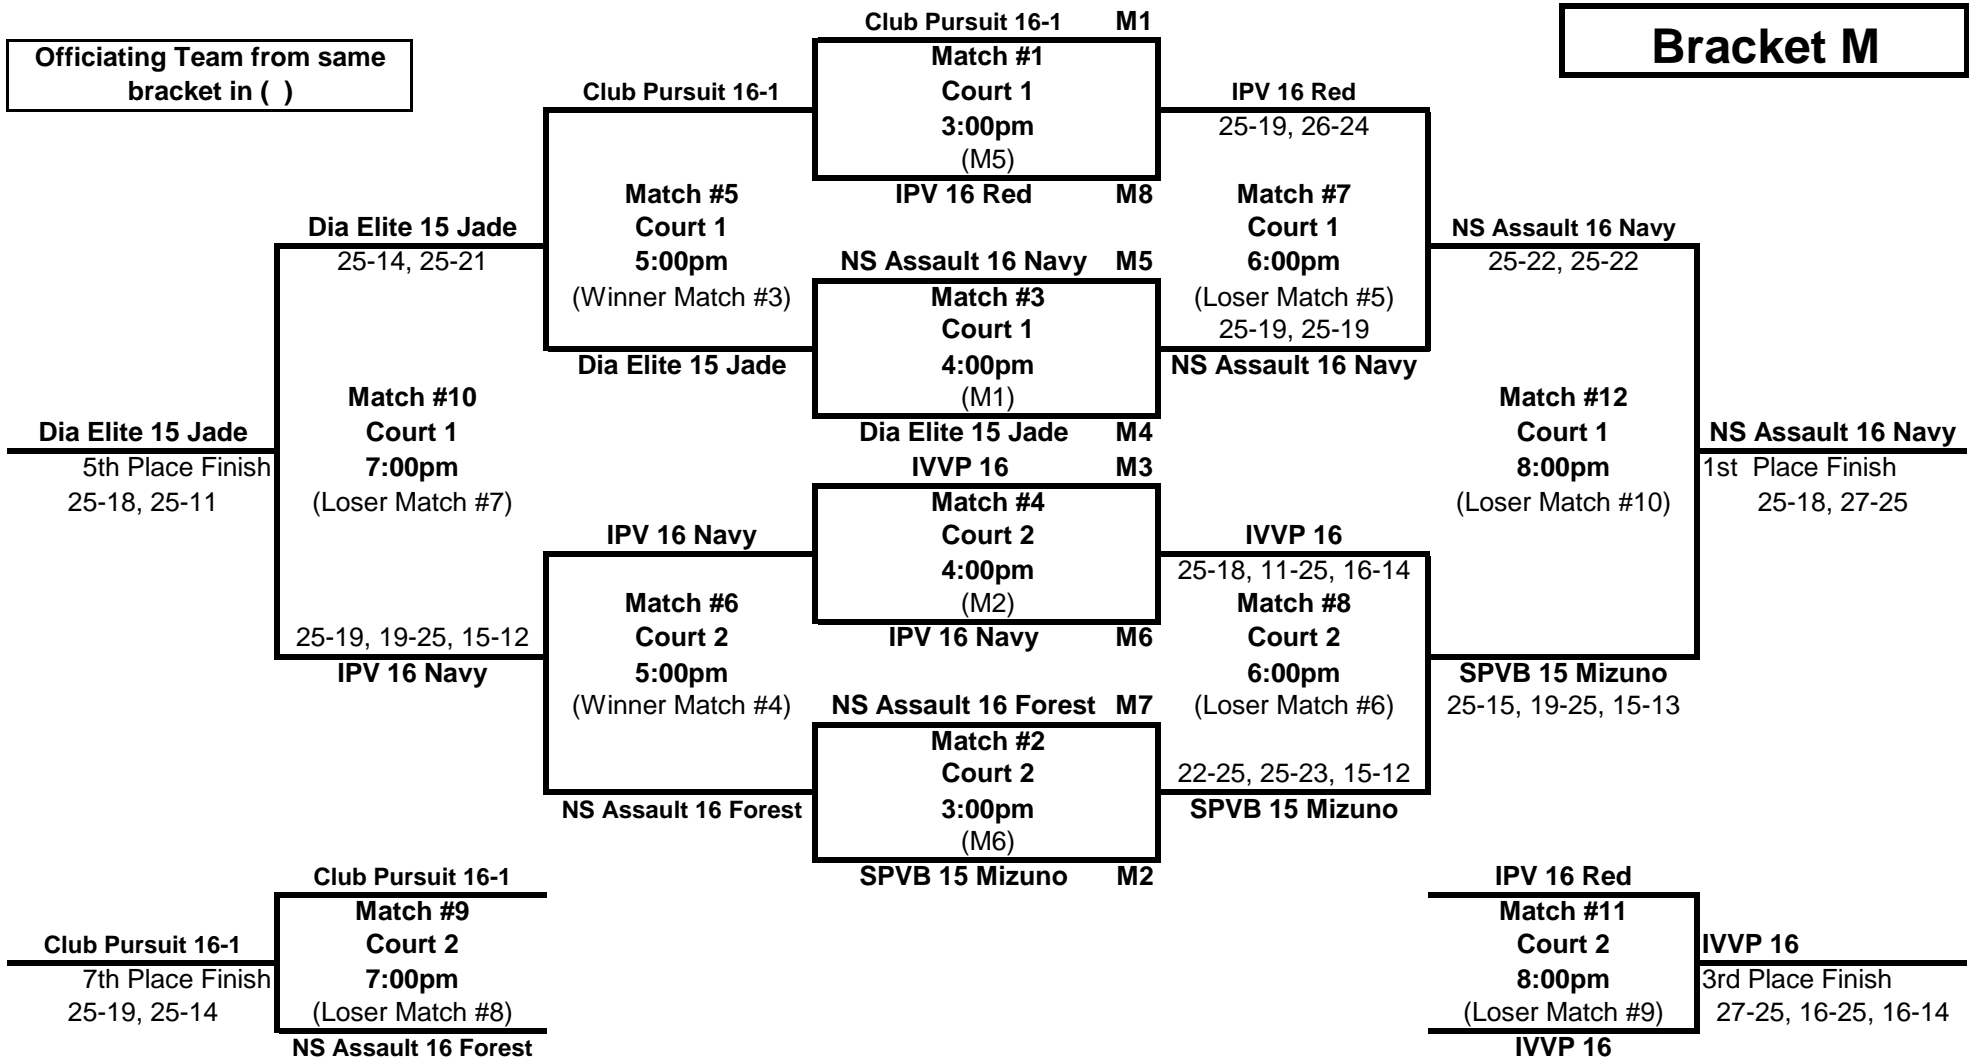

Bracket J - am

Great Lakes Center - Cts. 3 & 4
Saturday, February 27th, 2010

Bracket J

Officiating Team from same bracket in ()

16's GLPL League #1

Bracket K - am

Great Lakes Center - Cts. 5 & 6
Saturday, February 27th, 2010

Bracket K

Officiating Team from same bracket in ()

16's GLPL League #1

Bracket L - am

Great Lakes Center - Cts. 7 & 8
Saturday, February 27th, 2010

Bracket L

Officiating Team from same
bracket in ()

16's GLPL League #1

Bracket M - pm

Great Lakes Center - Cts. 1 & 2
Saturday, February 27th, 2010

Bracket M

Officiating Team from same
bracket in ()

16's GLPL League #1

Bracket N - pm

Great Lakes Center - Cts. 3 & 4
Saturday, February 27th, 2010

Bracket N

Officiating Team from same
bracket in ()

16's GLPL League #1

Bracket O - pm

Great Lakes Center - Cts. 5 & 6
Saturday, February 27th, 2010

Bracket O

Officiating Team from same
bracket in ()

16's GLPL League #1