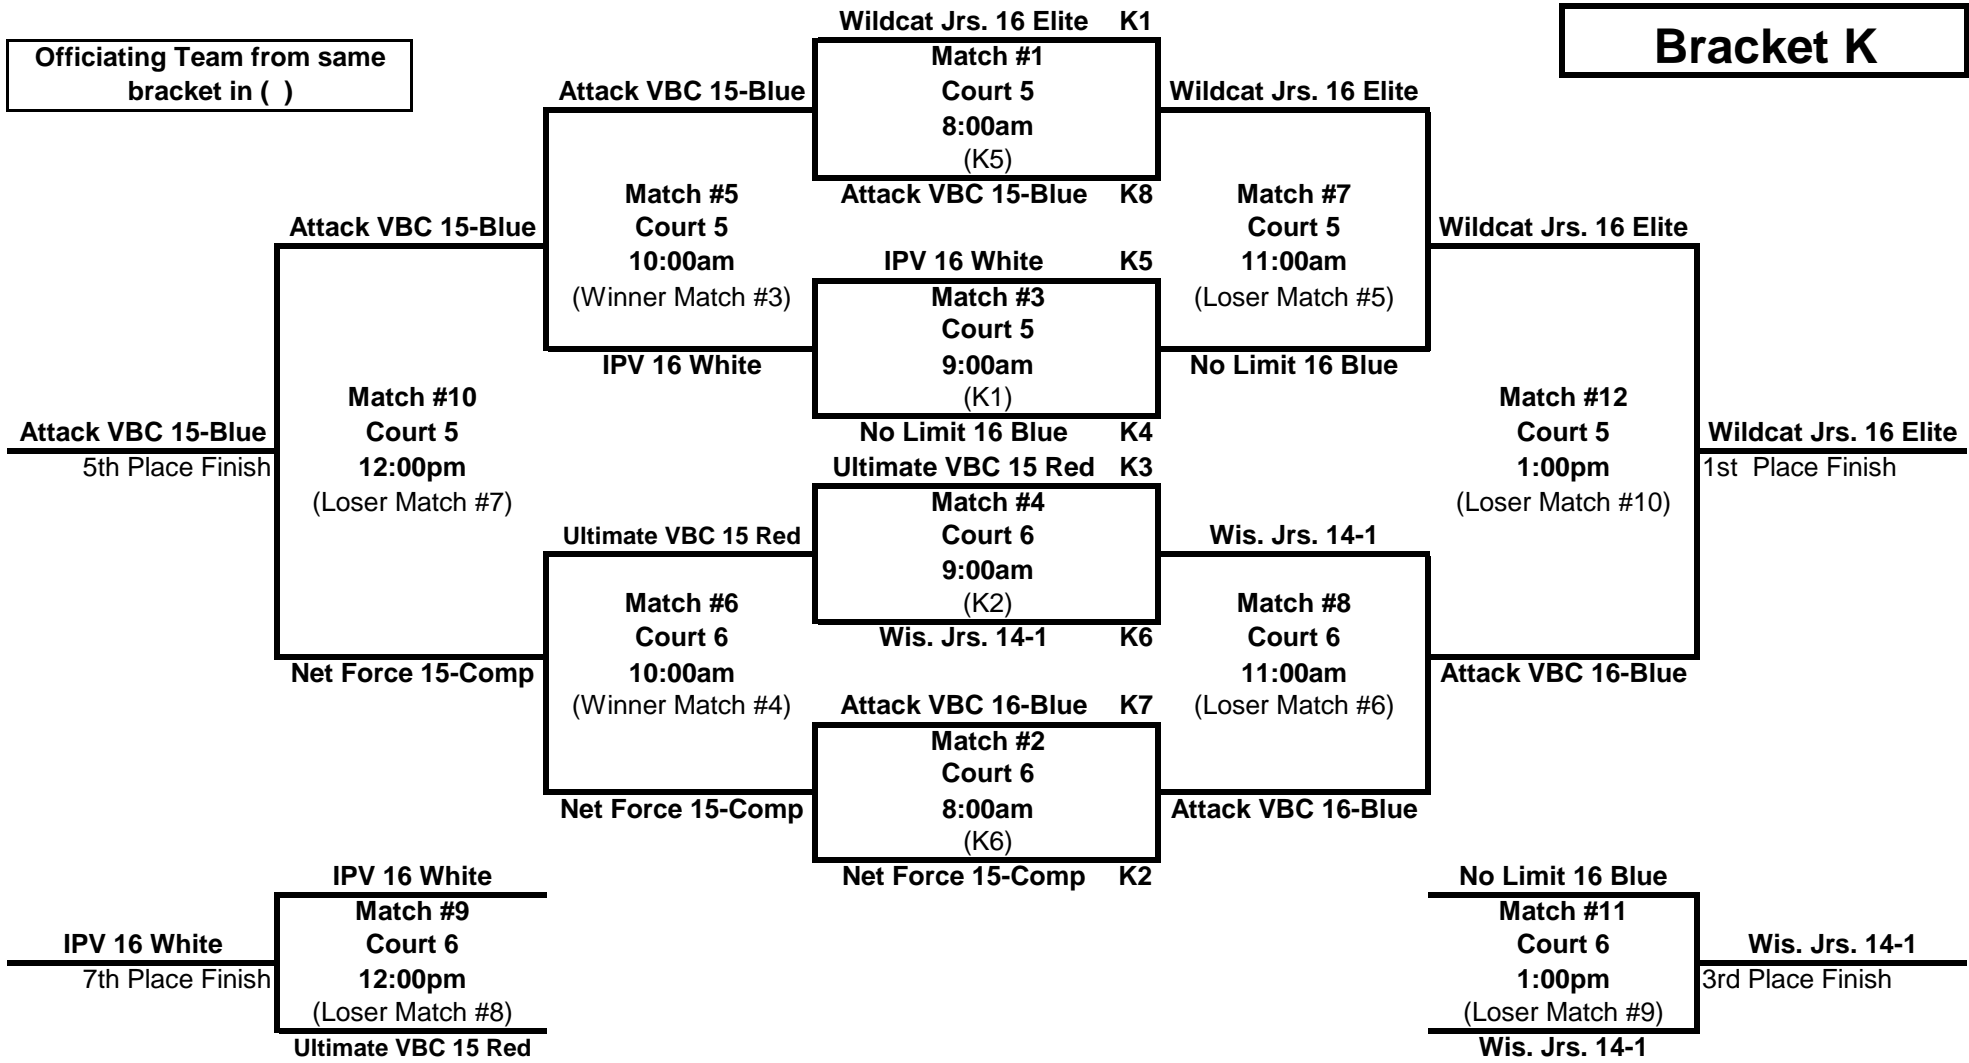

Officiating Team from same bracket in ()

16's GLPL League #1

Bracket I - am

Great Lakes Center - Cts. 1 & 2
Saturday, February 27th, 2010

Bracket I

Officiating Team from same
bracket in ()

16's GLPL League #1

Bracket J - am

Great Lakes Center - Cts. 3 & 4
Saturday, February 27th, 2010

Bracket J

Officiating Team from same bracket in ()

16's GLPL League #1

Bracket K - am

Great Lakes Center - Cts. 5 & 6
Saturday, February 27th, 2010

Bracket K

Officiating Team from same bracket in ()

16's GLPL League #1

Bracket L - am

Great Lakes Center - Cts. 7 & 8
Saturday, February 27th, 2010

Bracket L

Officiating Team from same
bracket in ()

16's GLPL League #1

Bracket M - pm

Great Lakes Center - Cts. 1 & 2
Saturday, February 27th, 2010

Bracket M

Officiating Team from same
bracket in ()

16's GLPL League #1

Bracket N - pm

Great Lakes Center - Cts. 3 & 4
Saturday, February 27th, 2010