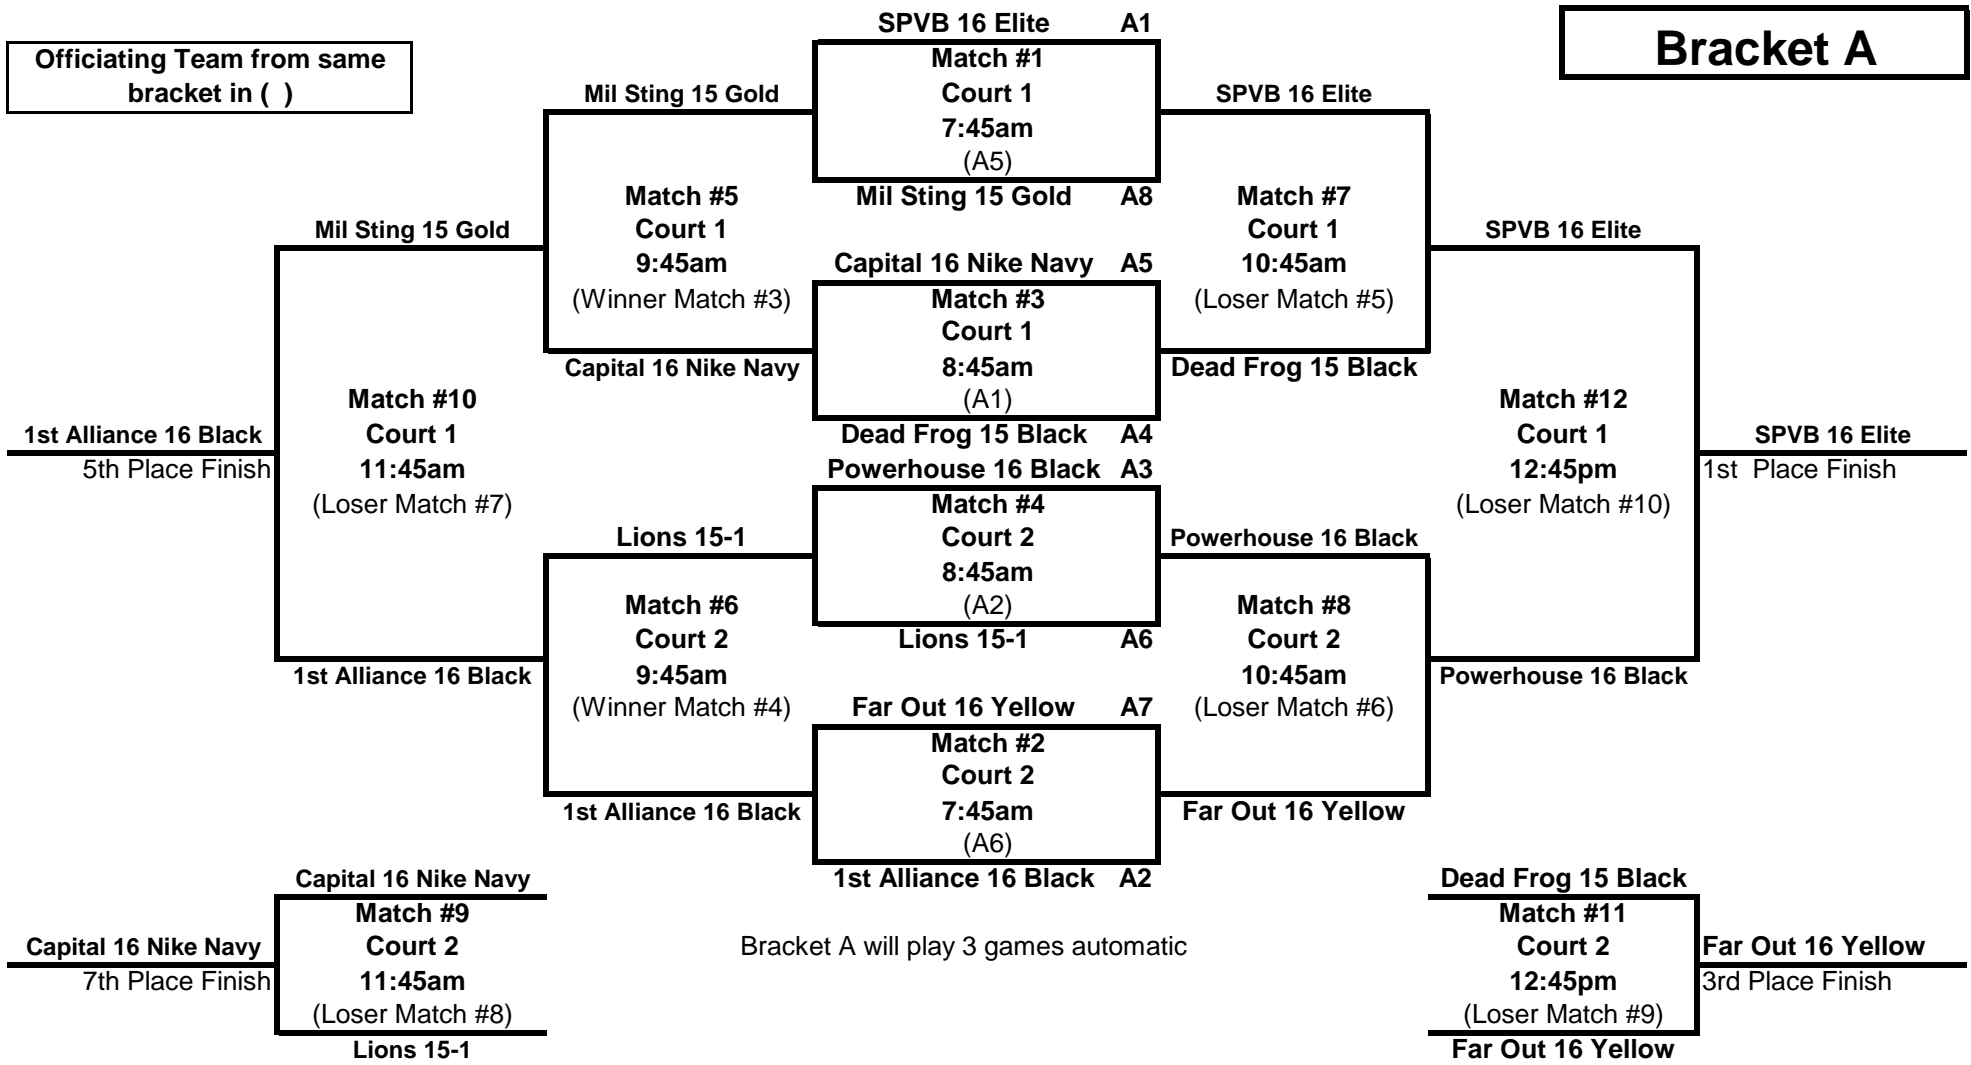

16's GLPL League #1

Bracket A - am

Great Lakes Center - Cts. 1 & 2

Sunday, February 28th, 2010

Bracket A

Officiating Team from same bracket in ()

16's GLPL League #1

Bracket B - am

Great Lakes Center - Cts. 3 & 4

Sunday, February 28th, 2010

Bracket B

Officiating Team from same bracket in ()

16's GLPL League #1

Bracket C - am

Great Lakes Center - Cts. 5 & 6

Sunday, February 28th, 2010

Bracket C

Officiating Team from same bracket in ()

16's GLPL League #1

Bracket D - am

Great Lakes Center - Cts. 7 & 8

Sunday, February 28th, 2010

Bracket D

Officiating Team from same bracket in ()

Bracket D will play 3 games automatic

16's GLPL League #1

Bracket E - pm

Great Lakes Center - Cts. 1 & 2

Sunday, February 28th, 2010

Bracket E

Officiating Team from same bracket in ()

16's GLPL League #1