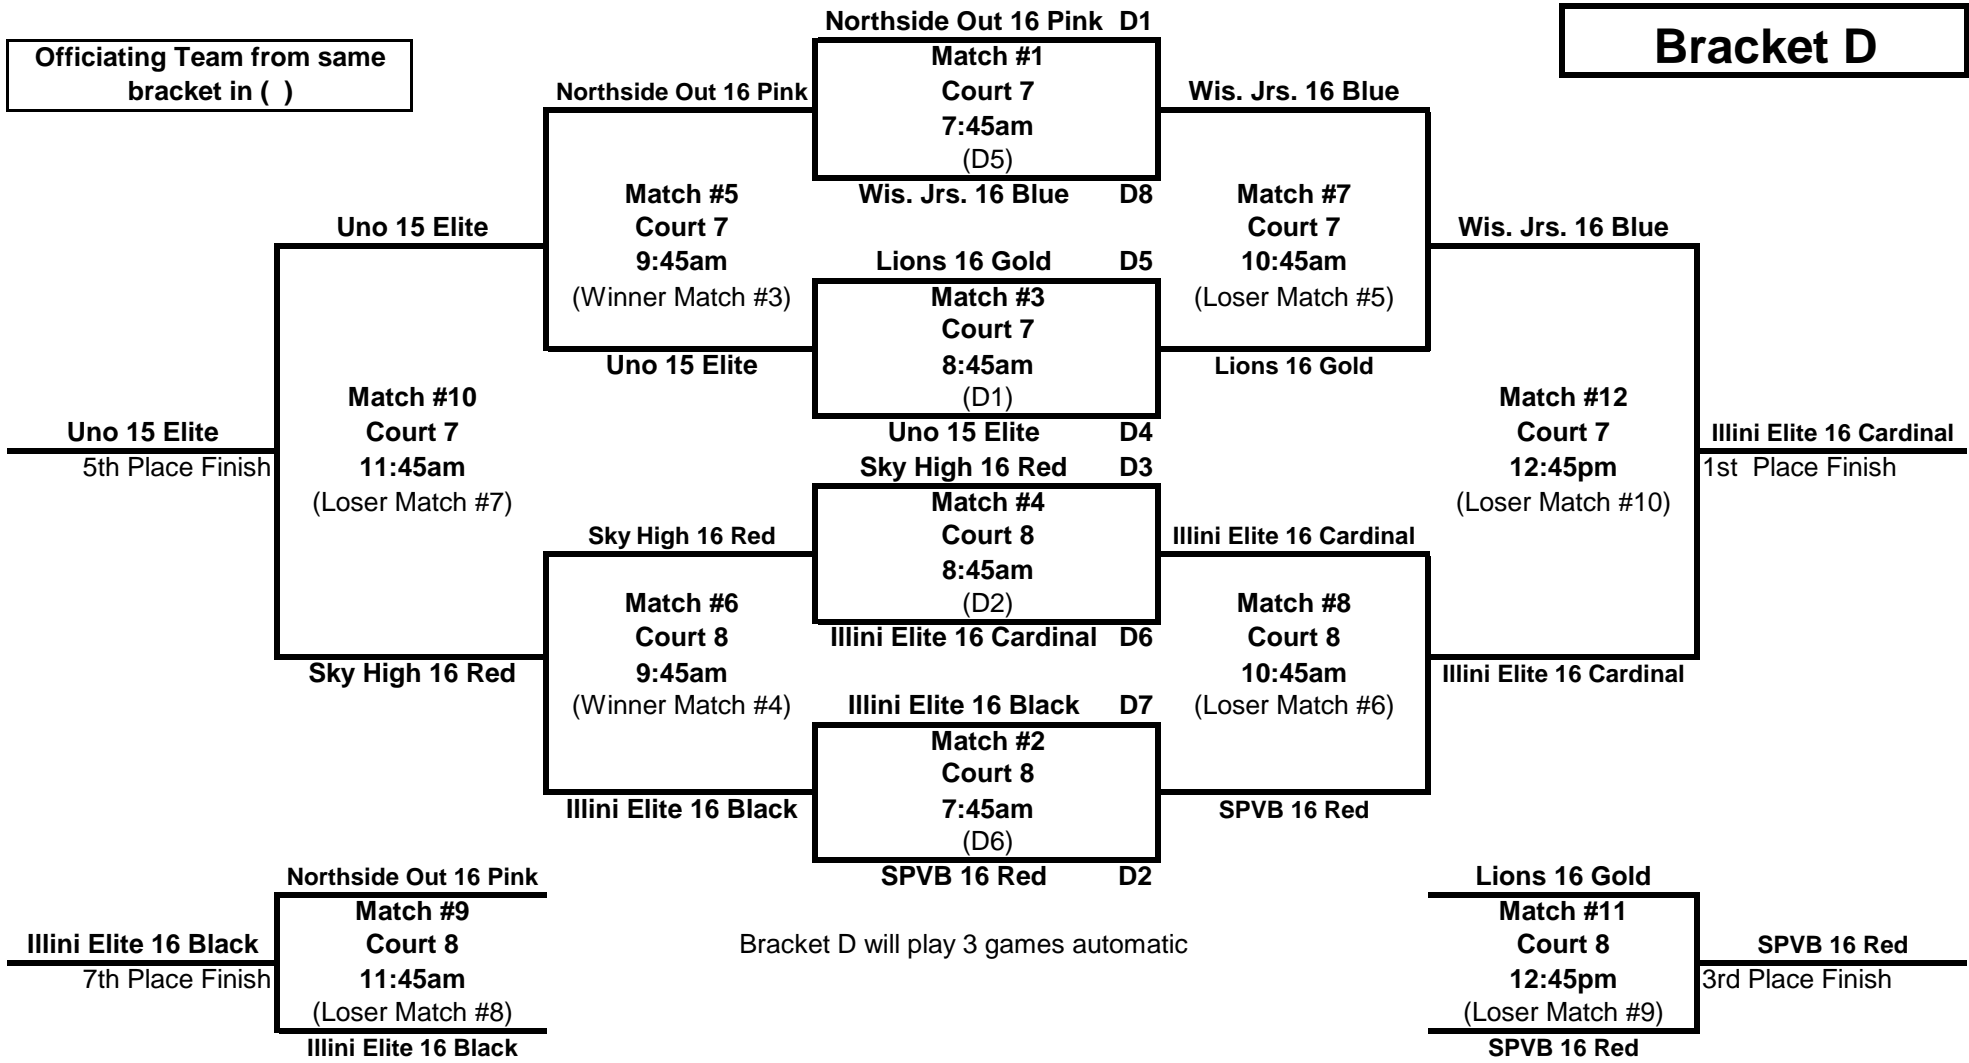

16's GLPL League #1

Bracket A - am

Great Lakes Center - Cts. 1 & 2

Sunday, February 28th, 2010

Bracket A

Officiating Team from same bracket in ()

16's GLPL League #1

Bracket B - am

Bracket C

Officiating Team from same bracket in ()

16's GLPL League #1

Bracket D - am

Great Lakes Center - Cts. 7 & 8

Sunday, February 28th, 2010

Bracket D

Officiating Team from same bracket in ()

Bracket D will play 3 games automatic

16's GLPL League #1

Bracket E - pm

Great Lakes Center - Cts. 1 & 2

Sunday, February 28th, 2010

Bracket E

Officiating Team from same bracket in ()

16's GLPL League #1

Bracket F - pm

Great Lakes Center - Cts. 3 & 4

Sunday, February 28th, 2010

Bracket F

Officiating Team from same bracket in ()

16's GLPL League #1

Bracket G - pm

Great Lakes Center - Cts. 5 & 6