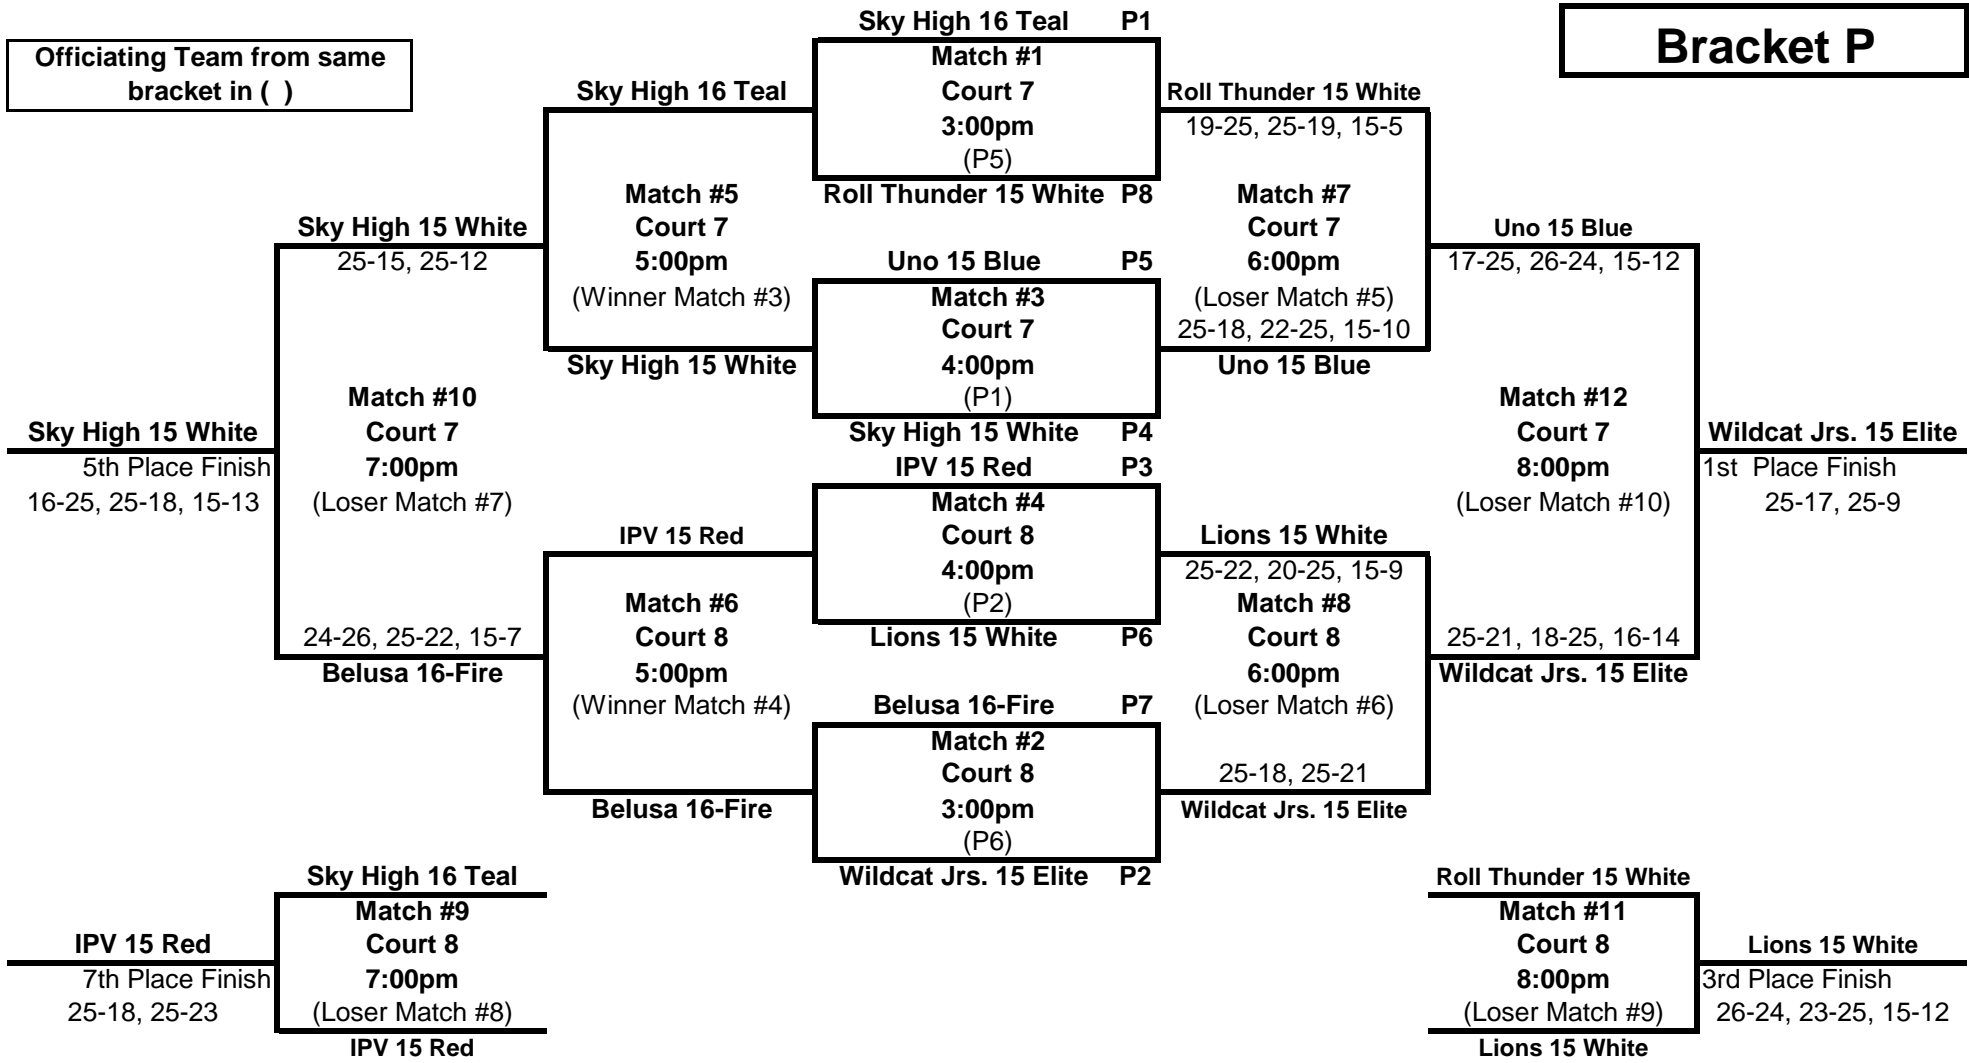

Bracket M - pm

Great Lakes Center - Cts. 1 & 2
Saturday, February 27th, 2010

Bracket M

Officiating Team from same
bracket in ()

16's GLPL League #1

Bracket N - pm

Great Lakes Center - Cts. 3 & 4
Saturday, February 27th, 2010

Bracket N

Officiating Team from same
bracket in ()

16's GLPL League #1

Bracket O - pm

Great Lakes Center - Cts. 5 & 6
Saturday, February 27th, 2010

Bracket O

Officiating Team from same
bracket in ()

16's GLPL League #1

Bracket P - pm

Great Lakes Center - Cts. 7 & 8
Saturday, February 27th, 2010

Bracket P

Officiating Team from same bracket in ()

16's GLPL League #1

Bracket Q - am

Fusion Sports Center - Cts. 1 & 2

Saturday, February 27th, 2010

Bracket Q

Officiating Team from same bracket in ()

16's GLPL League #1

Bracket R - am

Fusion Sports Center - Cts. 3 & 4

Saturday, February 27th, 2010

Bracket R

Officiating Team from same bracket in ()