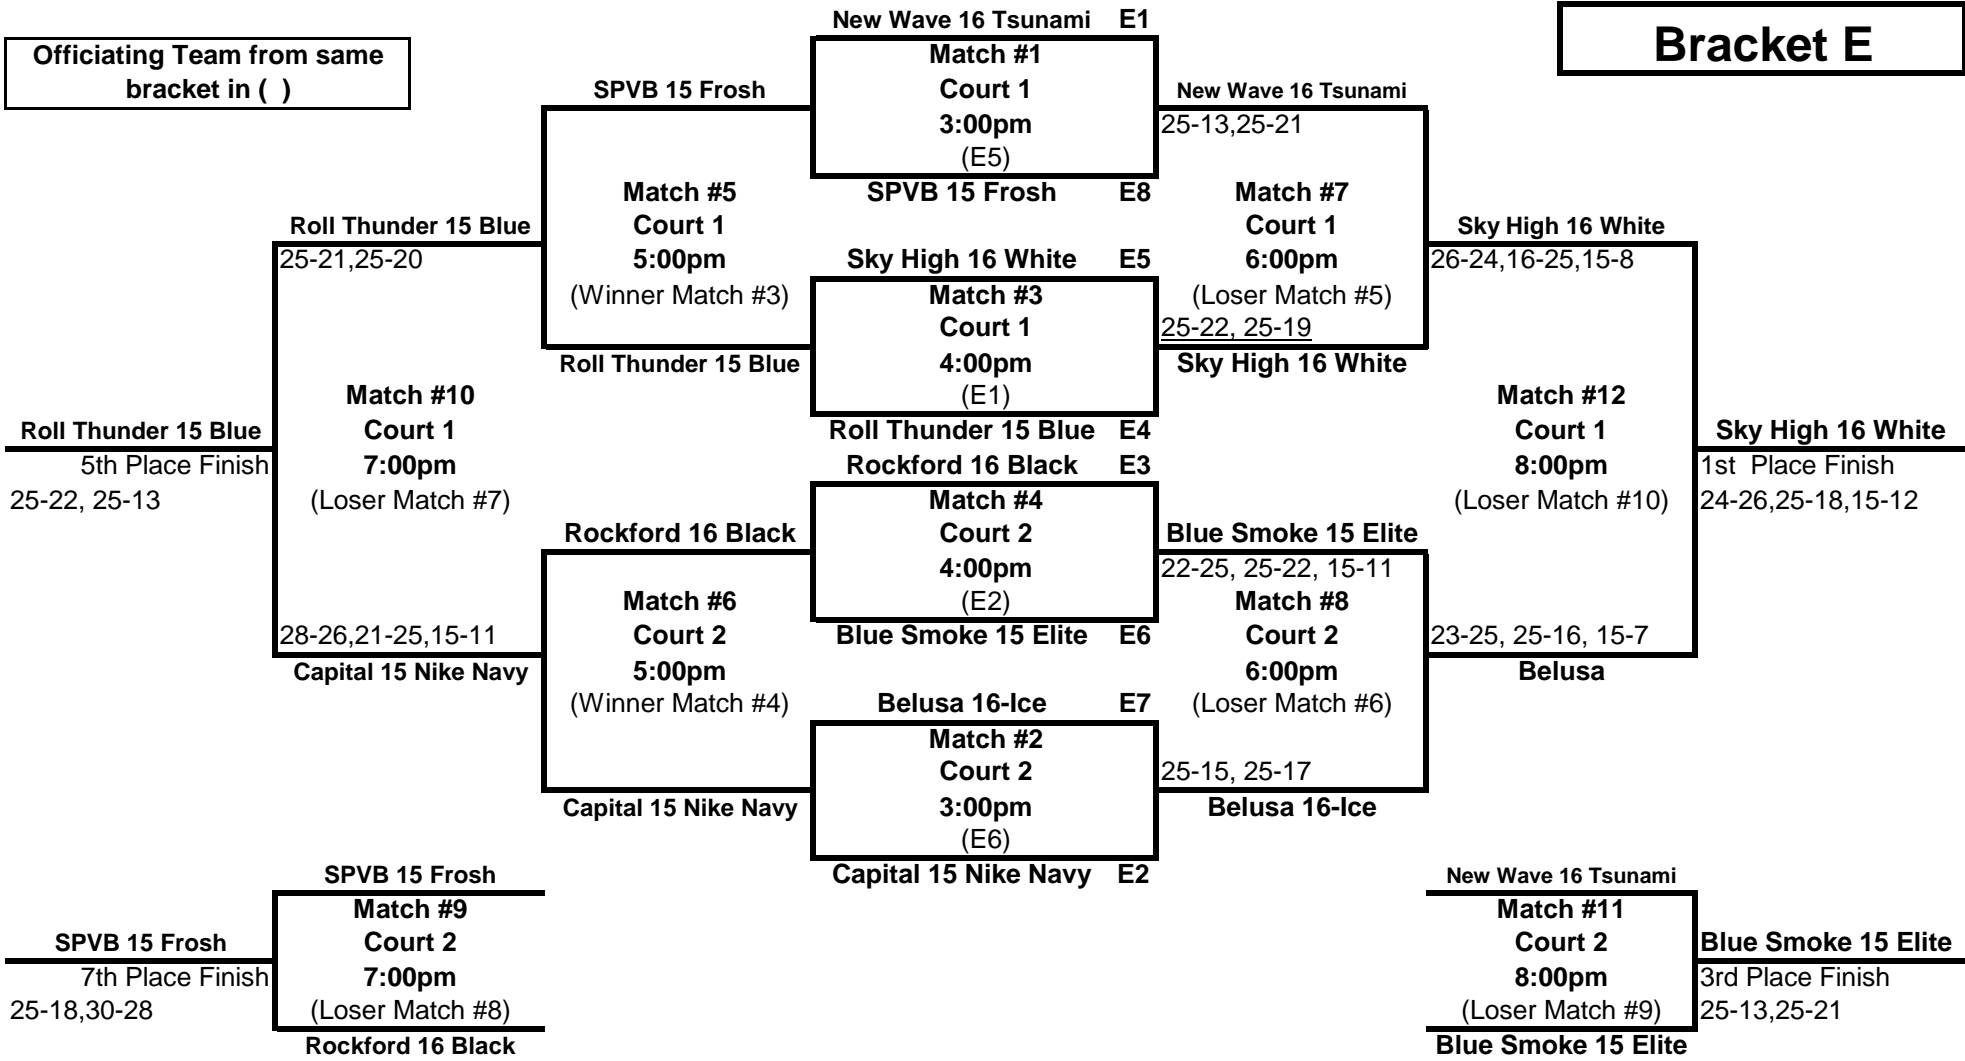

Bracket C

Officiating Team from same bracket in ()

16's GLPL League #1

Bracket D - am

Great Lakes Center - Cts. 7 & 8

Sunday, February 28th, 2010

Bracket D

Officiating Team from same bracket in ()

Bracket D will play 3 games automatic

16's GLPL League #1

Bracket E - pm

Great Lakes Center - Cts. 1 & 2

Sunday, February 28th, 2010

Bracket E

Officiating Team from same bracket in ()

16's GLPL League #1

Bracket F - pm

Great Lakes Center - Cts. 3 & 4

Sunday, February 28th, 2010

Bracket F

Officiating Team from same bracket in ()

16's GLPL League #1

Bracket G - pm

Great Lakes Center - Cts. 5 & 6