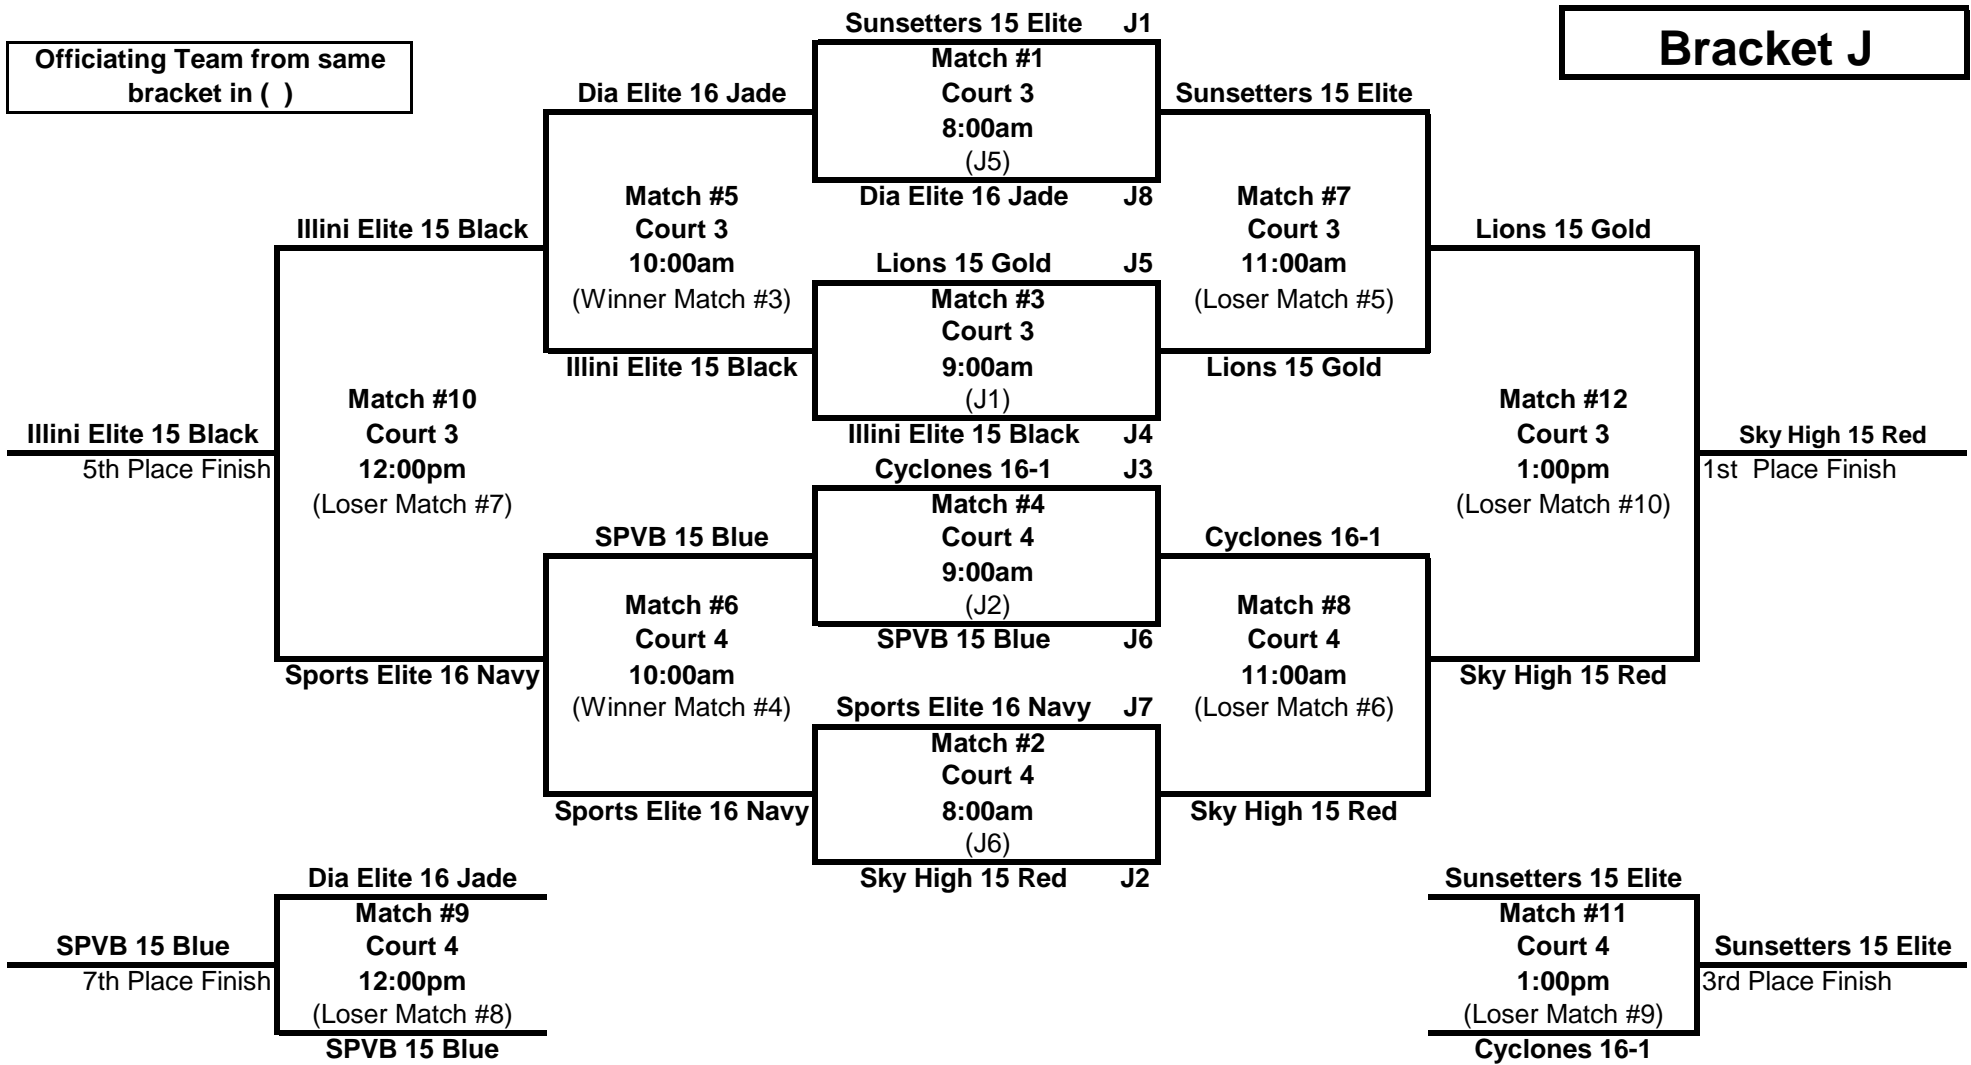

Bracket F - pm

Great Lakes Center - Cts. 3 & 4

Sunday, February 28th, 2010

Bracket F

Officiating Team from same bracket in ()

16's GLPL League #1

Bracket G - pm

Great Lakes Center - Cts. 5 & 6

Sunday, February 28th, 2010

Bracket G

Officiating Team from same bracket in ()

16's GLPL League #1

Bracket H - pm

Great Lakes Center - Cts. 7 & 8

Sunday, February 28th, 2010

Bracket H

Officiating Team from same bracket in ()

16's GLPL League #1

Bracket I - am

Great Lakes Center - Cts. 1 & 2
Saturday, February 27th, 2010

Bracket I

Officiating Team from same
bracket in ()

16's GLPL League #1

Bracket J - am

Great Lakes Center - Cts. 3 & 4
Saturday, February 27th, 2010

Bracket J

Officiating Team from same bracket in ()

16's GLPL League #1

Bracket K - am

Great Lakes Center - Cts. 5 & 6
Saturday, February 27th, 2010