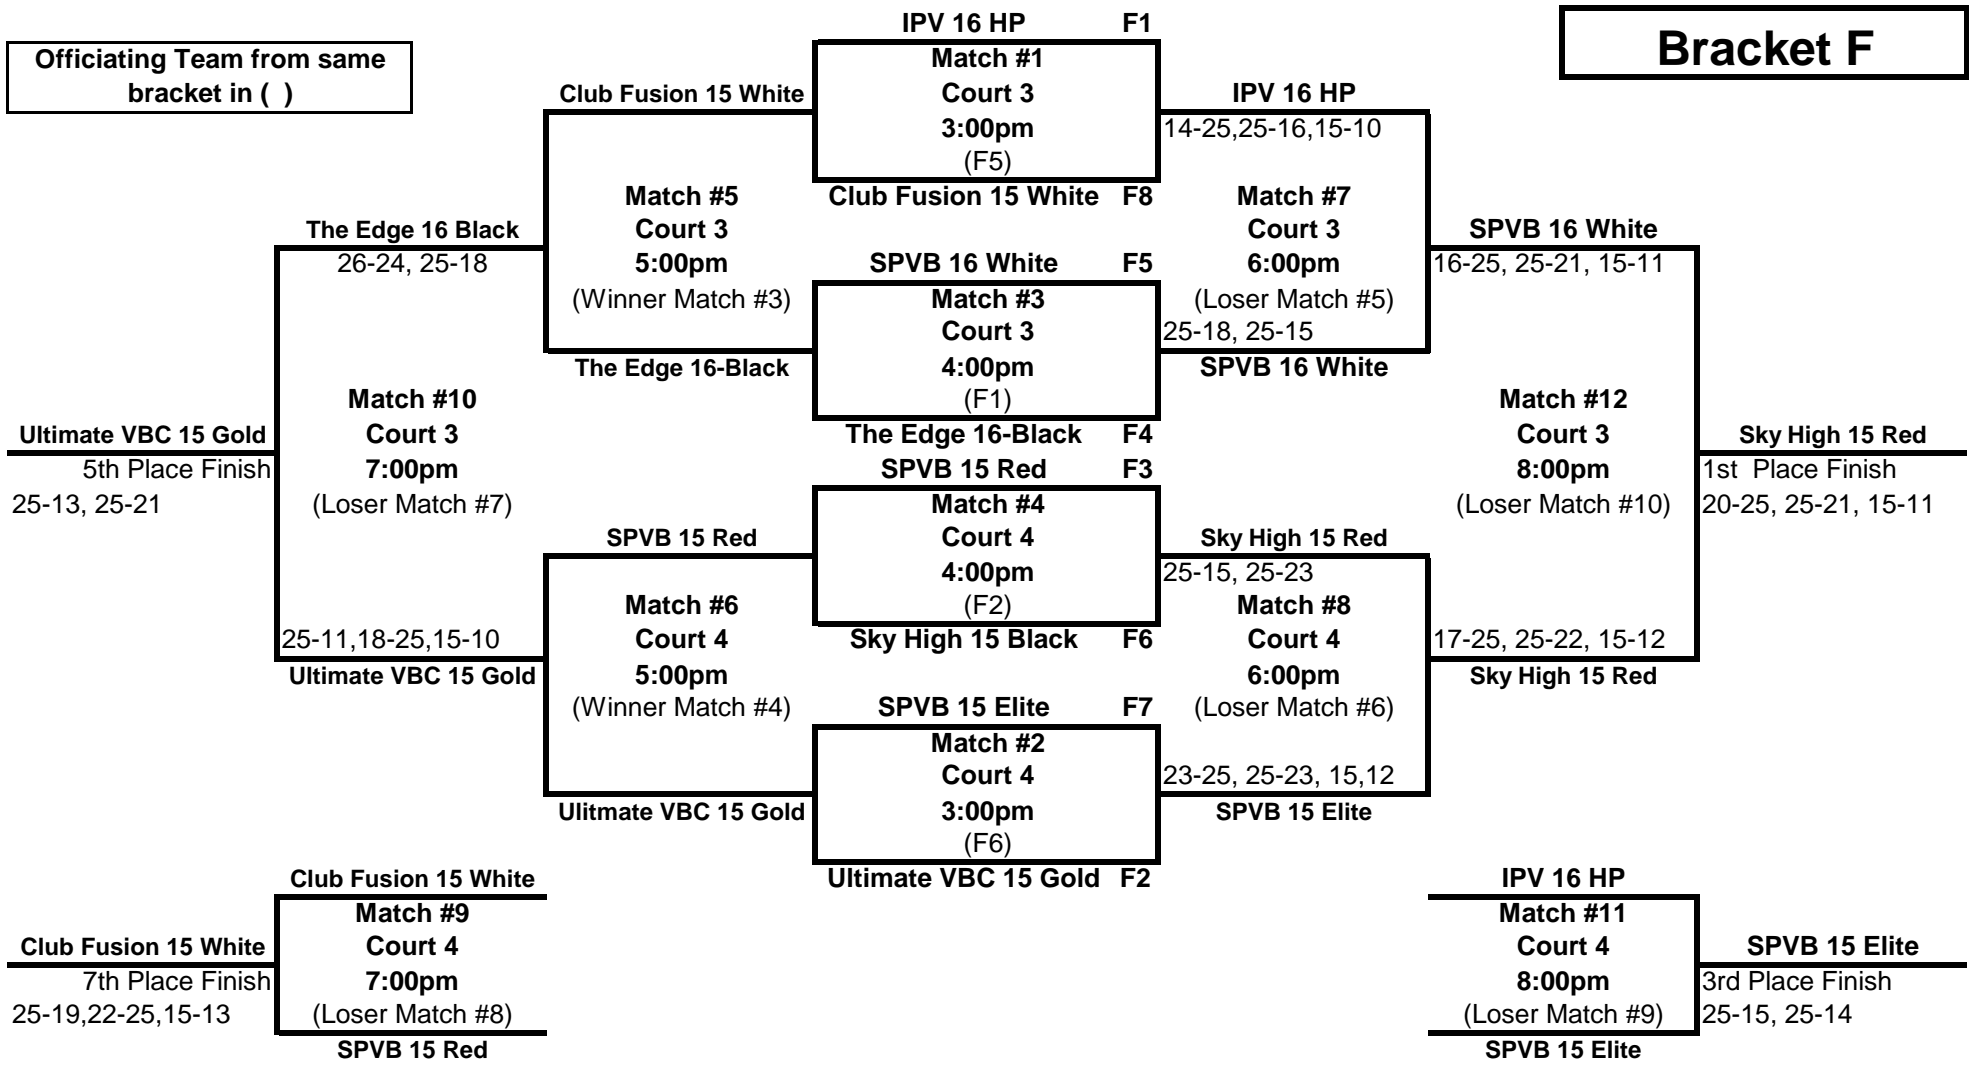

Bracket C

Officiating Team from same bracket in ()

16's GLPL League #1

Bracket D - am

Great Lakes Center - Cts. 7 & 8

Sunday, February 28th, 2010

Bracket D

Officiating Team from same bracket in ()

Bracket D will play 3 games automatic

16's GLPL League #1

Bracket E - pm

Great Lakes Center - Cts. 1 & 2

Sunday, February 28th, 2010

Bracket E

Officiating Team from same bracket in ()

16's GLPL League #1

Bracket F - pm

Great Lakes Center - Cts. 3 & 4

Sunday, February 28th, 2010

Bracket F

Officiating Team from same bracket in ()

16's GLPL League #1

Bracket G - pm

Great Lakes Center - Cts. 5 & 6

Sunday, February 28th, 2010

Bracket G

Officiating Team from same bracket in ()

16's GLPL League #1

Bracket H - pm

Great Lakes Center - Cts. 7 & 8

Sunday, February 28th, 2010

Bracket H