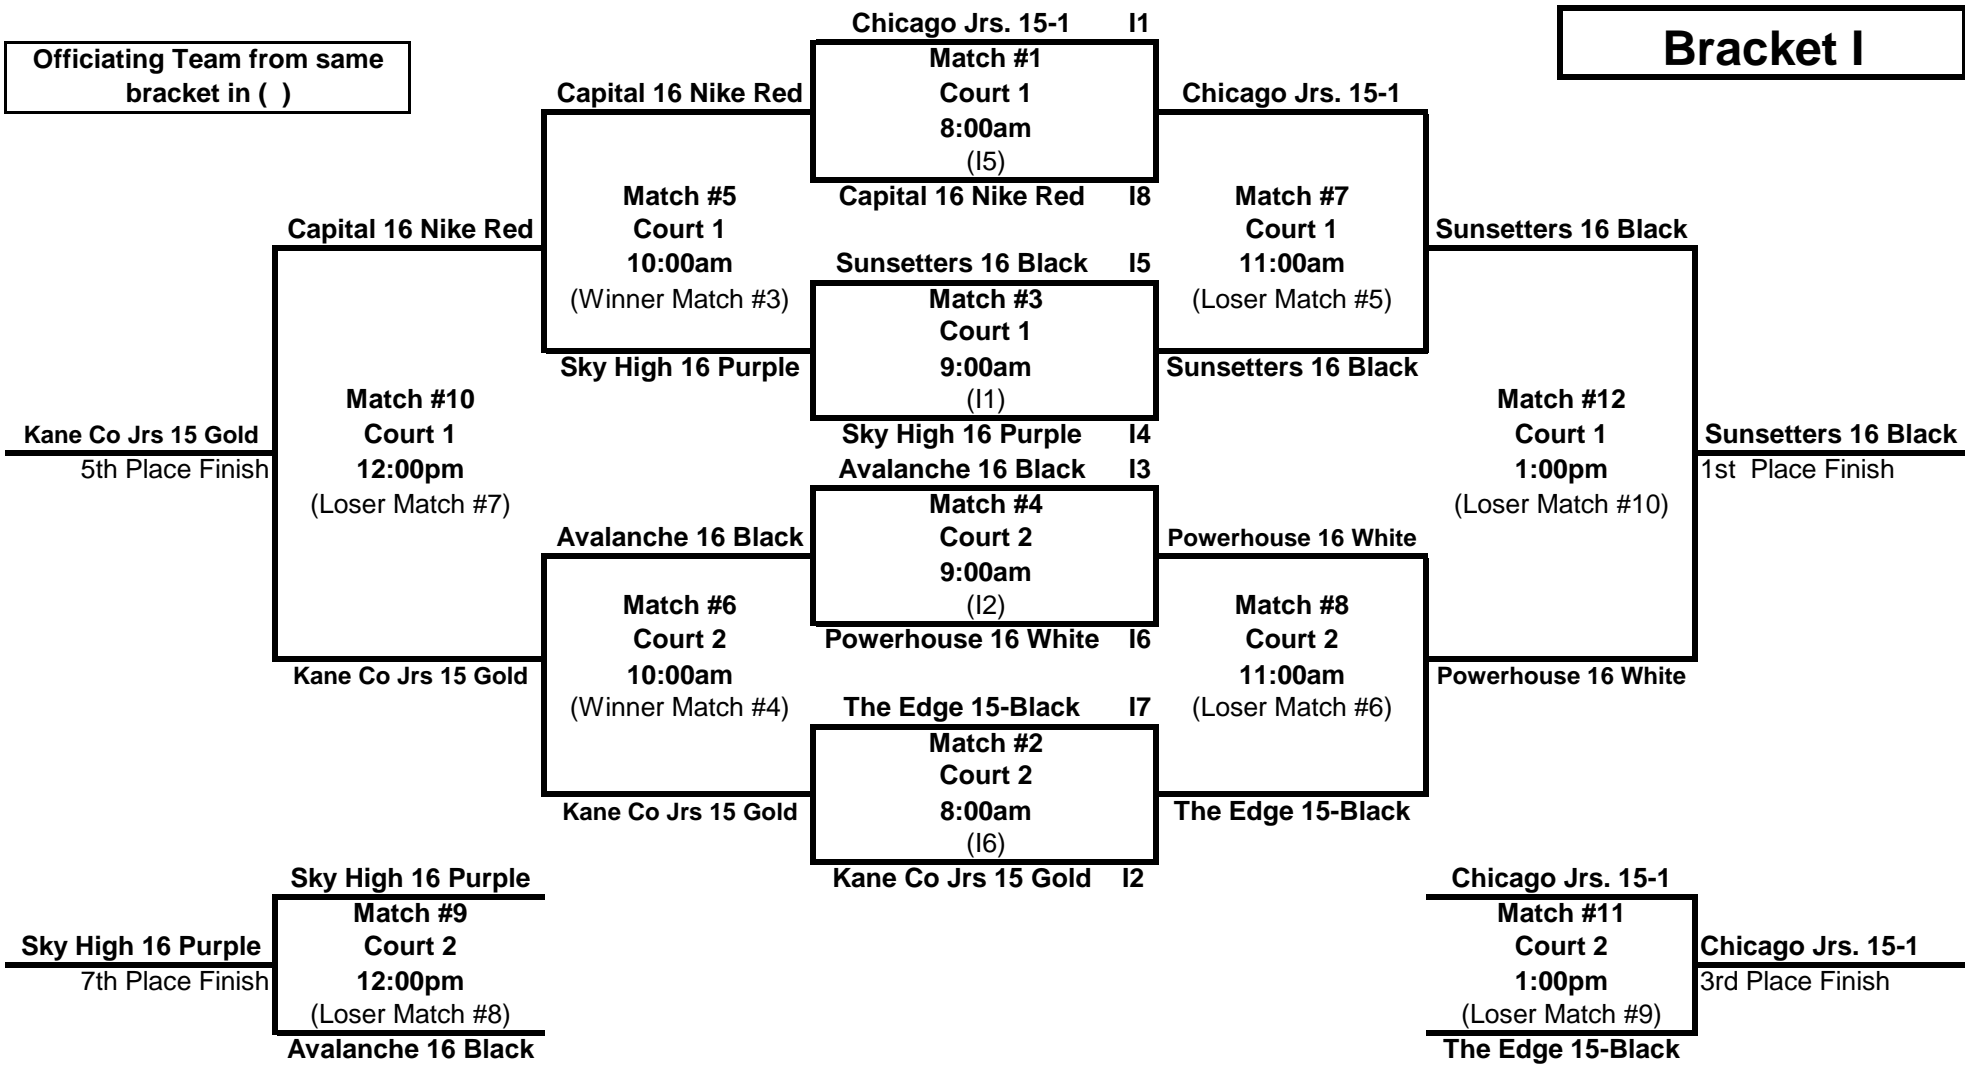

Sunday, February 28th, 2010

Bracket G

Officiating Team from same bracket in ()

16's GLPL League #1

Bracket H - pm

Great Lakes Center - Cts. 7 & 8

Sunday, February 28th, 2010

Bracket H

Officiating Team from same bracket in ()

16's GLPL League #1

Bracket I - am

Great Lakes Center - Cts. 1 & 2
Saturday, February 27th, 2010

Bracket I

Officiating Team from same
bracket in ()

16's GLPL League #1

Bracket J - am

Great Lakes Center - Cts. 3 & 4
Saturday, February 27th, 2010

Bracket J

Officiating Team from same bracket in ()

16's GLPL League #1

Bracket K - am

Great Lakes Center - Cts. 5 & 6
Saturday, February 27th, 2010