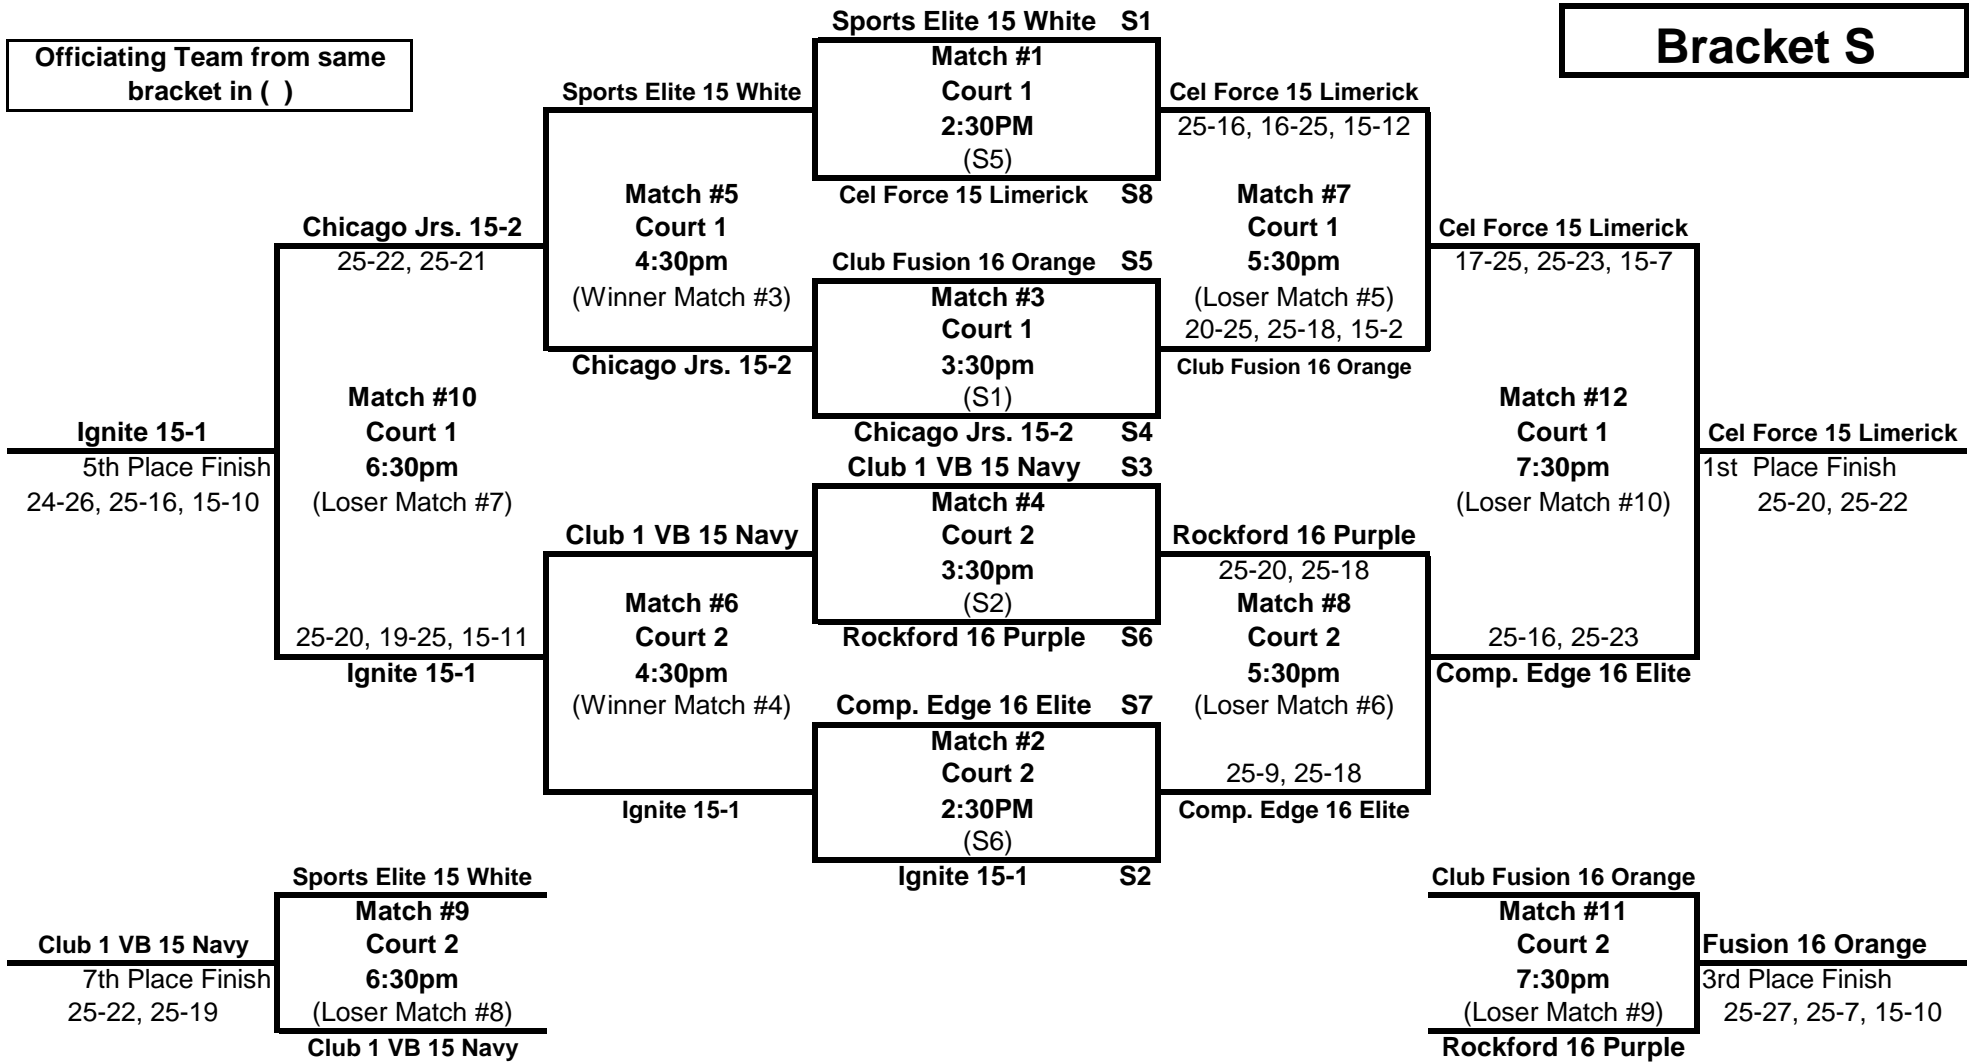

Bracket N

Officiating Team from same
bracket in ()

16's GLPL League #1

Bracket O - pm

Great Lakes Center - Cts. 5 & 6
Saturday, February 27th, 2010

Bracket O

Officiating Team from same
bracket in ()

16's GLPL League #1

Bracket P - pm

Great Lakes Center - Cts. 7 & 8
Saturday, February 27th, 2010

Bracket P

Officiating Team from same bracket in ()

16's GLPL League #1

Bracket Q - am

Fusion Sports Center - Cts. 1 & 2

Saturday, February 27th, 2010

Bracket Q

Officiating Team from same bracket in ()

16's GLPL League #1

Bracket R - am

Fusion Sports Center - Cts. 3 & 4

Saturday, February 27th, 2010

Bracket R

Officiating Team from same bracket in ()

16's GLPL League #1

Bracket S - pm

Fusion Sports Center - Cts. 1 & 2

Saturday, February 27th, 2010

Bracket S

Officiating Team from same bracket in ()

16's GLPL League #1

Bracket T - pm