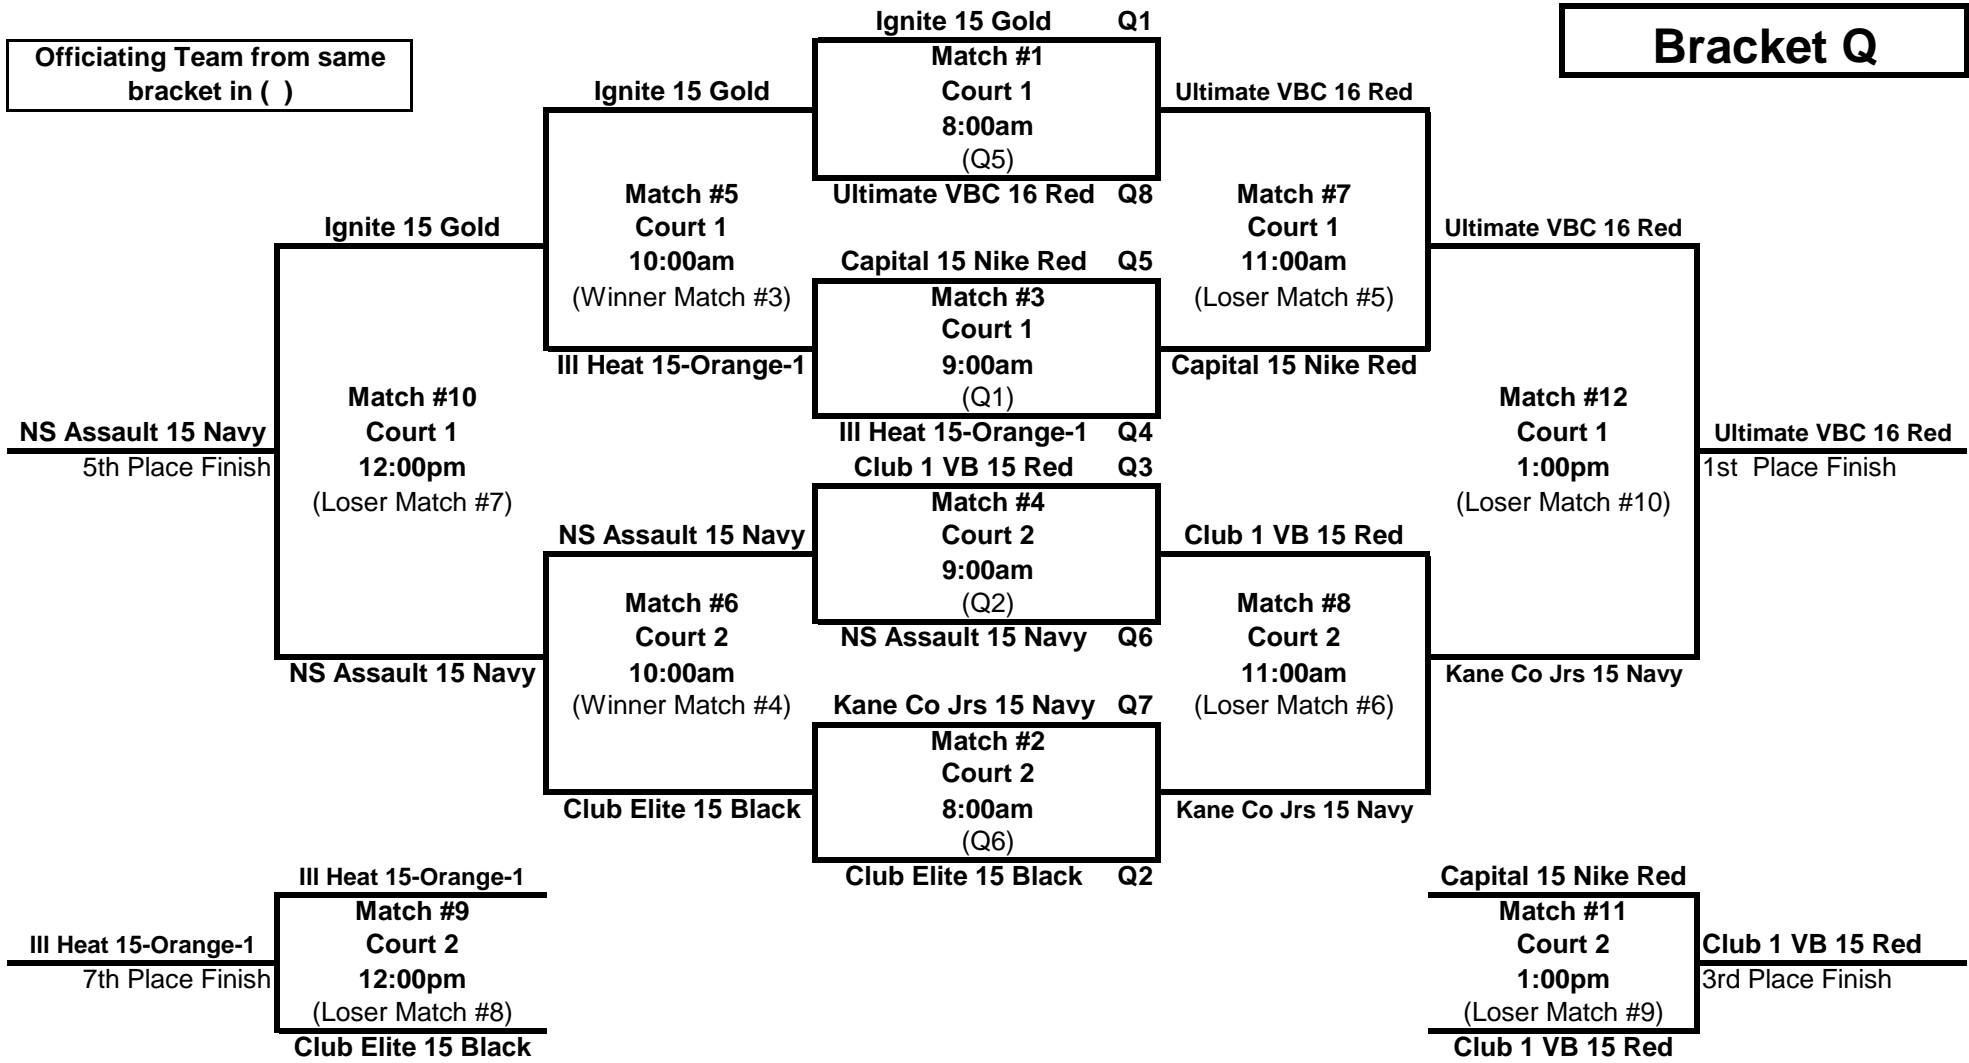

Bracket M - pm

Great Lakes Center - Cts. 1 & 2
Saturday, February 27th, 2010

Bracket M

Officiating Team from same
bracket in ()

16's GLPL League #1

Bracket N - pm

Great Lakes Center - Cts. 3 & 4
Saturday, February 27th, 2010

Bracket N

Officiating Team from same
bracket in ()

16's GLPL League #1

Bracket O - pm

Great Lakes Center - Cts. 5 & 6
Saturday, February 27th, 2010

Bracket O

Officiating Team from same
bracket in ()

16's GLPL League #1

Bracket P - pm

Great Lakes Center - Cts. 7 & 8
Saturday, February 27th, 2010

Bracket P

Officiating Team from same bracket in ()

16's GLPL League #1

Bracket Q - am

Fusion Sports Center - Cts. 1 & 2

Saturday, February 27th, 2010

Bracket Q

Officiating Team from same bracket in ()

16's GLPL League #1

Bracket R - am

Fusion Sports Center - Cts. 3 & 4

Saturday, February 27th, 2010

Bracket R

Officiating Team from same bracket in ()