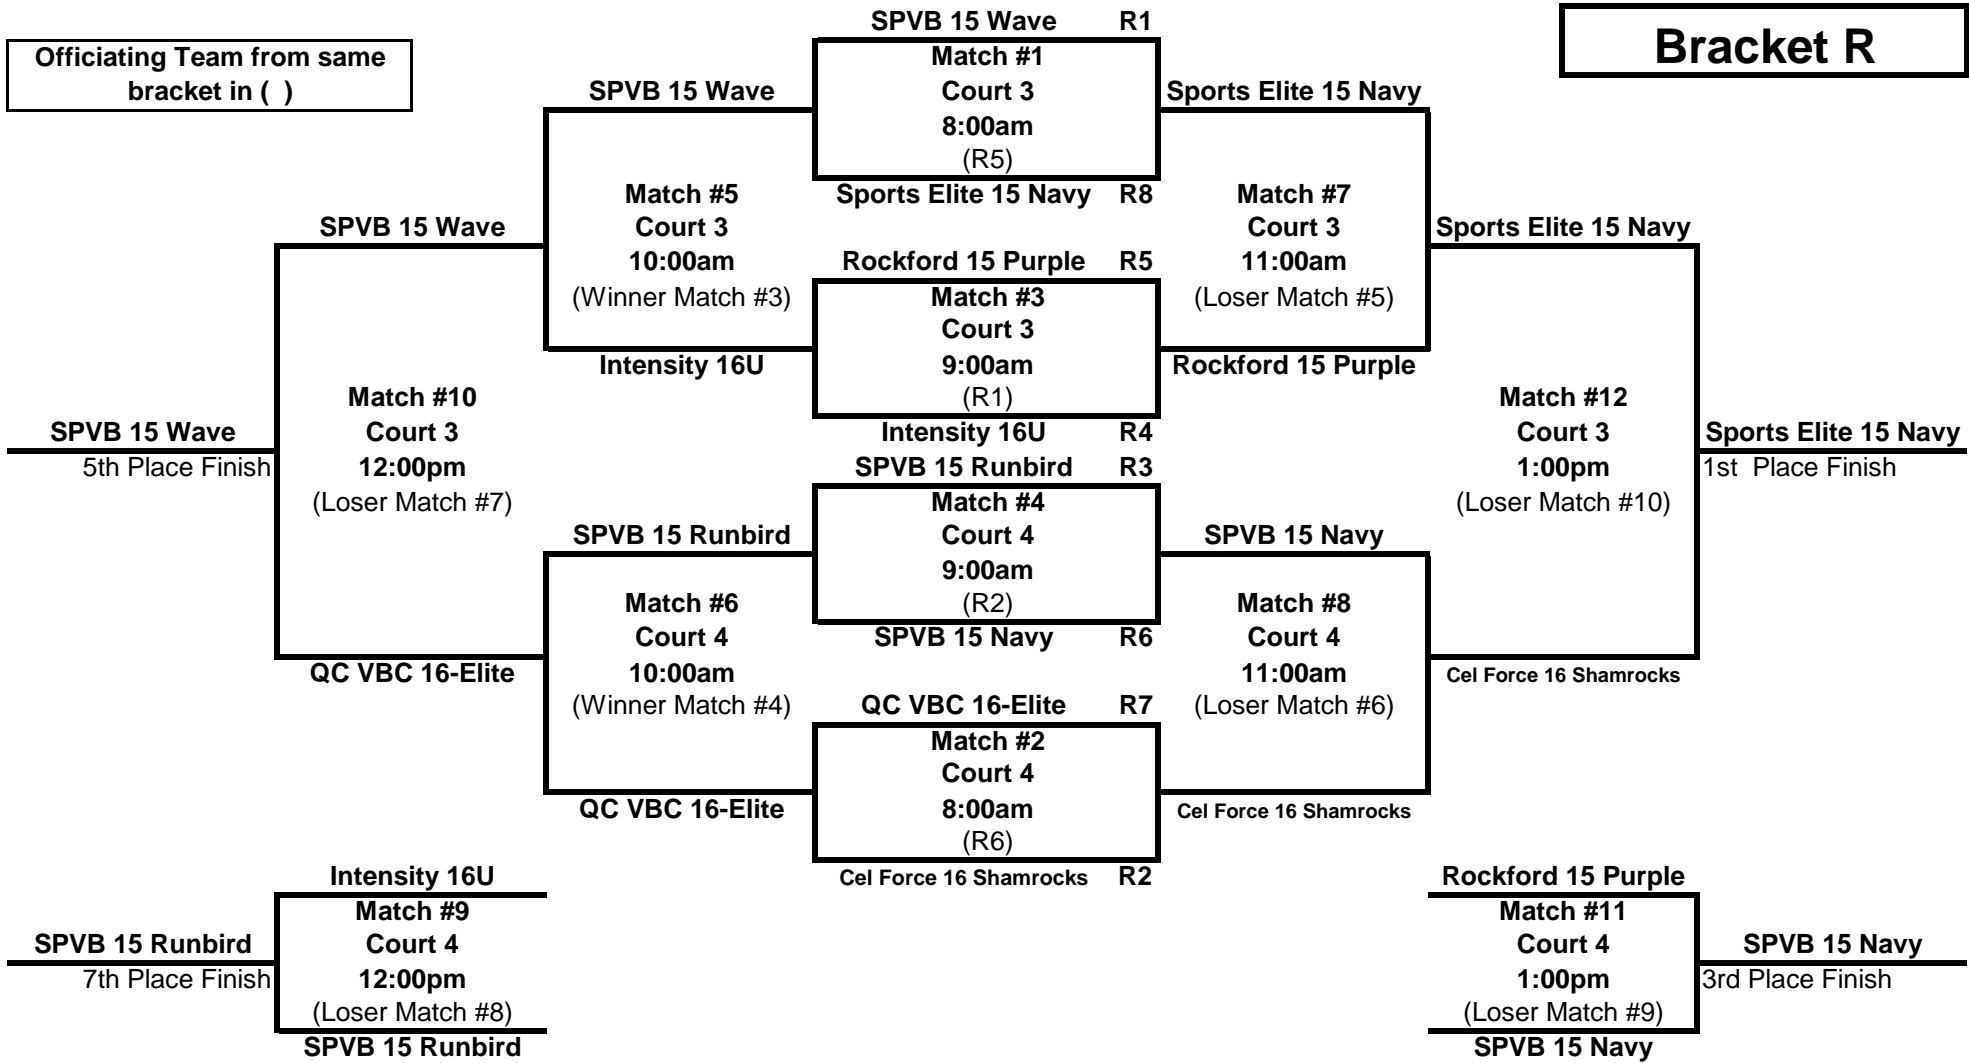

Bracket N

Officiating Team from same
bracket in ()

16's GLPL League #1

Bracket O - pm

Great Lakes Center - Cts. 5 & 6
Saturday, February 27th, 2010

Bracket O

Officiating Team from same
bracket in ()

16's GLPL League #1

Bracket P - pm

Great Lakes Center - Cts. 7 & 8
Saturday, February 27th, 2010

Bracket P

Officiating Team from same bracket in ()

16's GLPL League #1

Bracket Q - am

Fusion Sports Center - Cts. 1 & 2

Saturday, February 27th, 2010

Bracket Q

Officiating Team from same bracket in ()

16's GLPL League #1

Bracket R - am

Fusion Sports Center - Cts. 3 & 4

Saturday, February 27th, 2010

Bracket R

Officiating Team from same bracket in ()

16's GLPL League #1

Bracket S - pm

Fusion Sports Center - Cts. 1 & 2

Saturday, February 27th, 2010

Bracket S

Officiating Team from same bracket in ()

16's GLPL League #1

Bracket T - pm