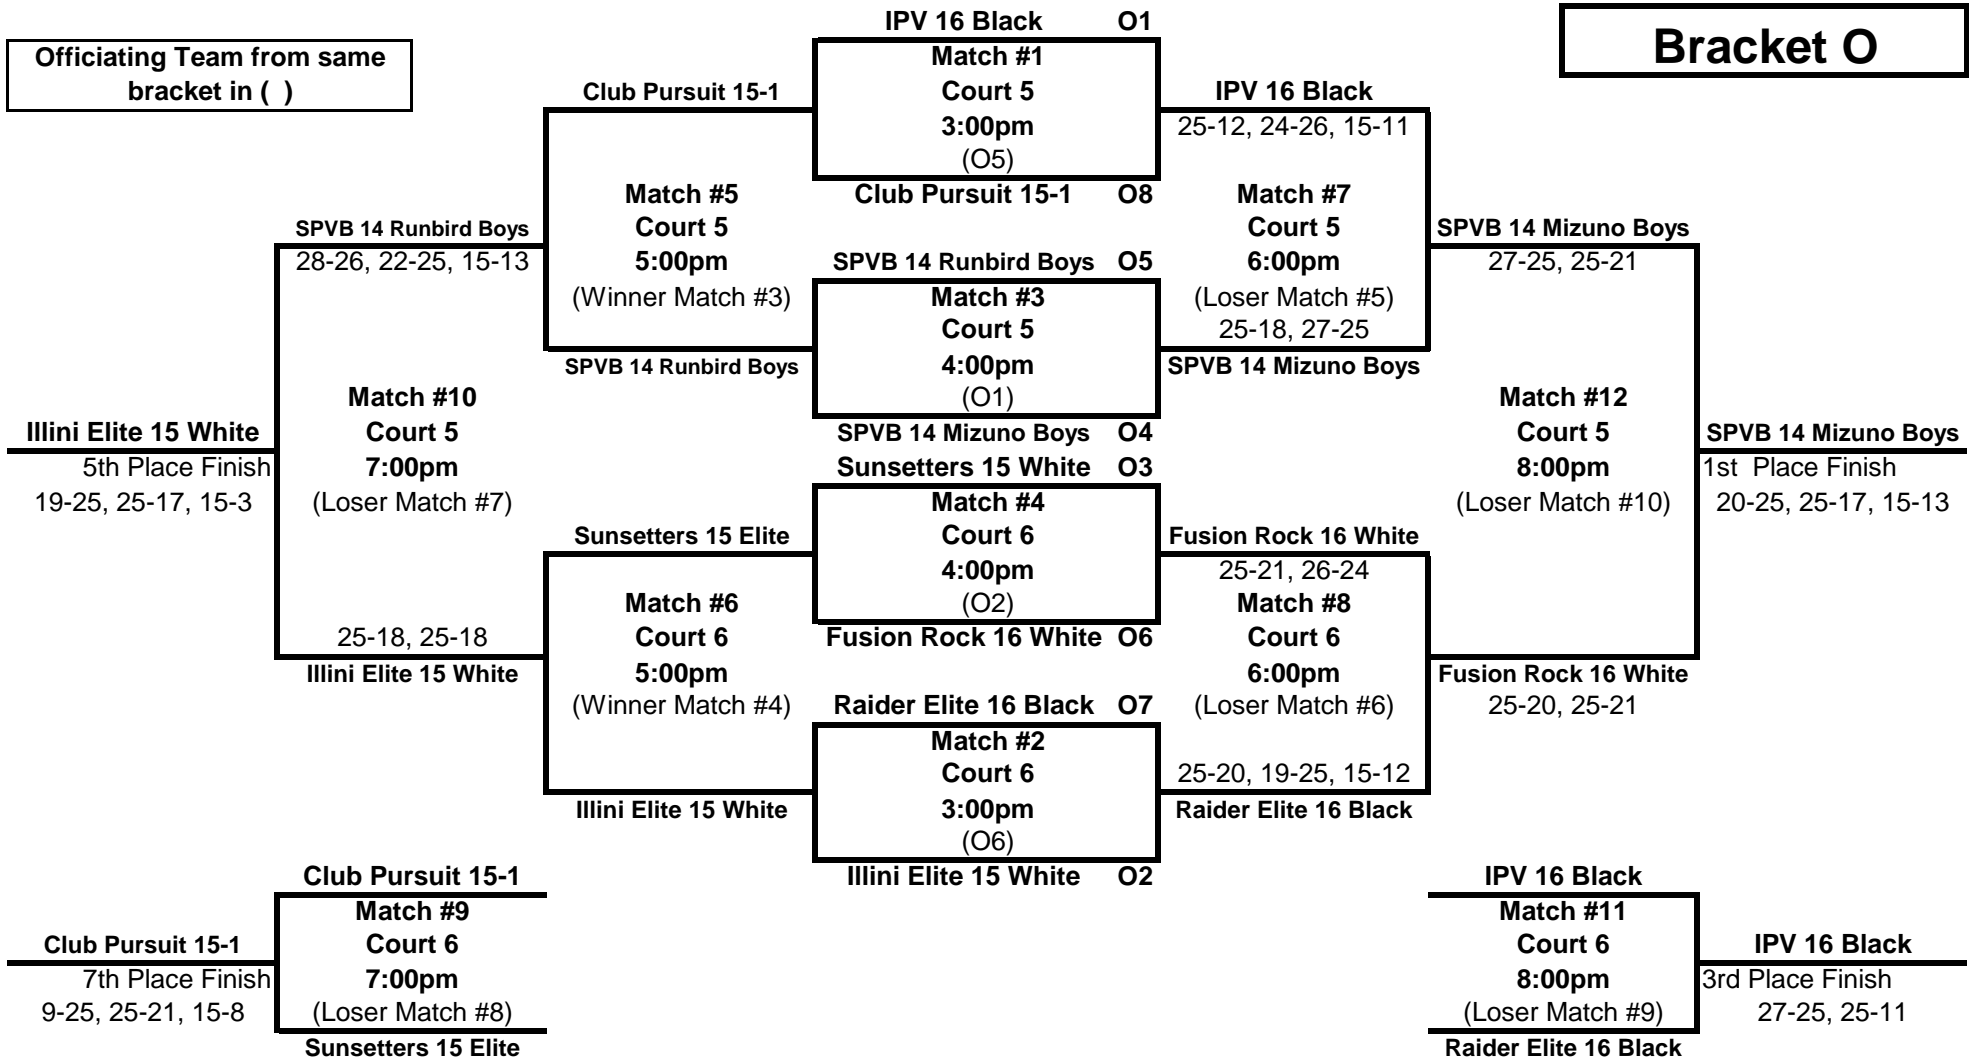

Bracket M - pm

Great Lakes Center - Cts. 1 & 2
Saturday, February 27th, 2010

Bracket M

Officiating Team from same
bracket in ()

16's GLPL League #1

Bracket N - pm

Great Lakes Center - Cts. 3 & 4
Saturday, February 27th, 2010

Bracket N

Officiating Team from same
bracket in ()

16's GLPL League #1

Bracket O - pm

Great Lakes Center - Cts. 5 & 6
Saturday, February 27th, 2010

Bracket O

Officiating Team from same
bracket in ()

16's GLPL League #1

Bracket P - pm

Great Lakes Center - Cts. 7 & 8
Saturday, February 27th, 2010

Bracket P

Officiating Team from same bracket in ()

16's GLPL League #1

Bracket Q - am

Fusion Sports Center - Cts. 1 & 2

Saturday, February 27th, 2010

Bracket Q

Officiating Team from same bracket in ()

16's GLPL League #1

Bracket R - am

Fusion Sports Center - Cts. 3 & 4

Saturday, February 27th, 2010

Bracket R

Officiating Team from same bracket in ()