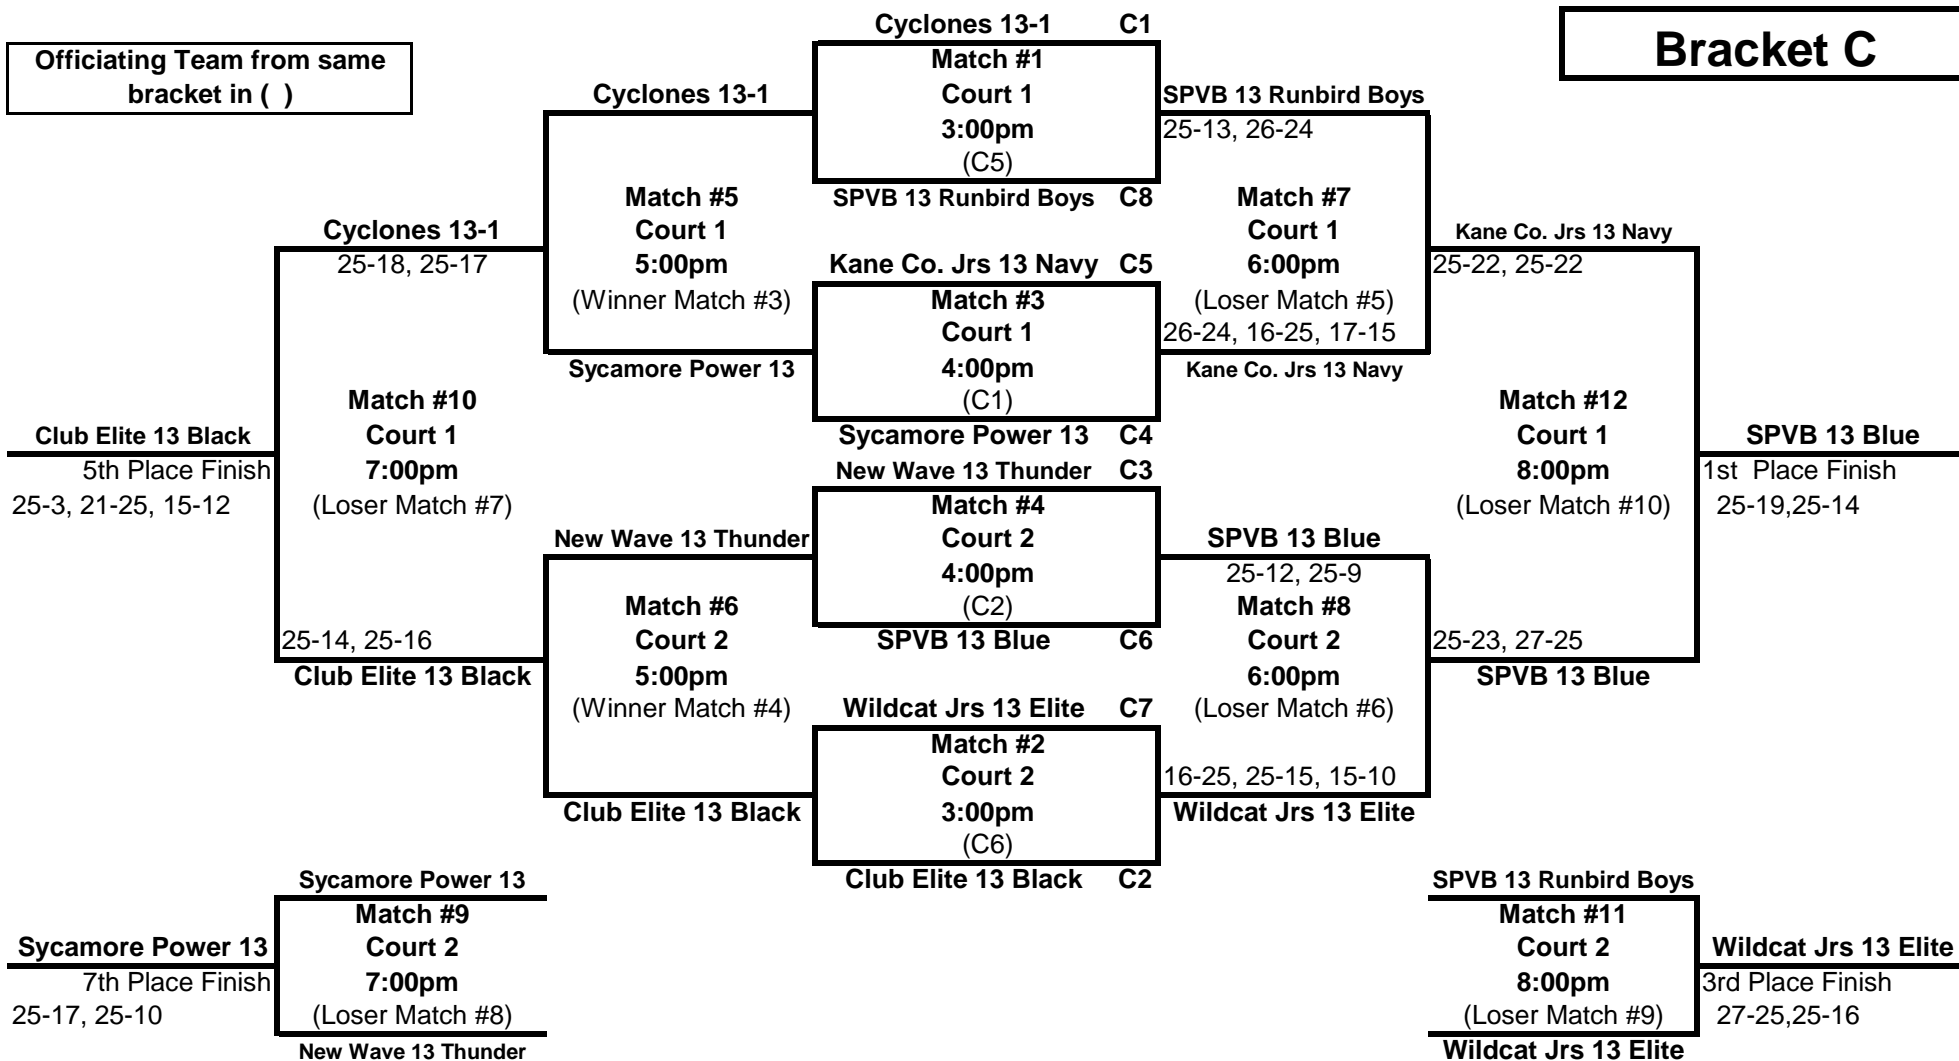

13's GLPL League #5

Bracket A - AM

Great Lakes Center - Cts. 1 & 2

Saturday, May 15th, 2010

Bracket A

Officiating Team from same bracket in ()

13's GLPL League #5

Bracket B - AM

Great Lakes Center - Cts. 3 & 4

Saturday, May 15th, 2010

Bracket B

Officiating Team from same bracket in ()

13's GLPL League #5

Bracket C - PM

Great Lakes Center - Cts. 1 & 2

Saturday, May 15th, 2010

Bracket C

Officiating Team from same bracket in ()

13's GLPL League #5

Bracket D - AM

Great Lakes Center - Cts. 5 & 6

Saturday, May 15th, 2010

Bracket D

Officiating Team from same bracket in ()