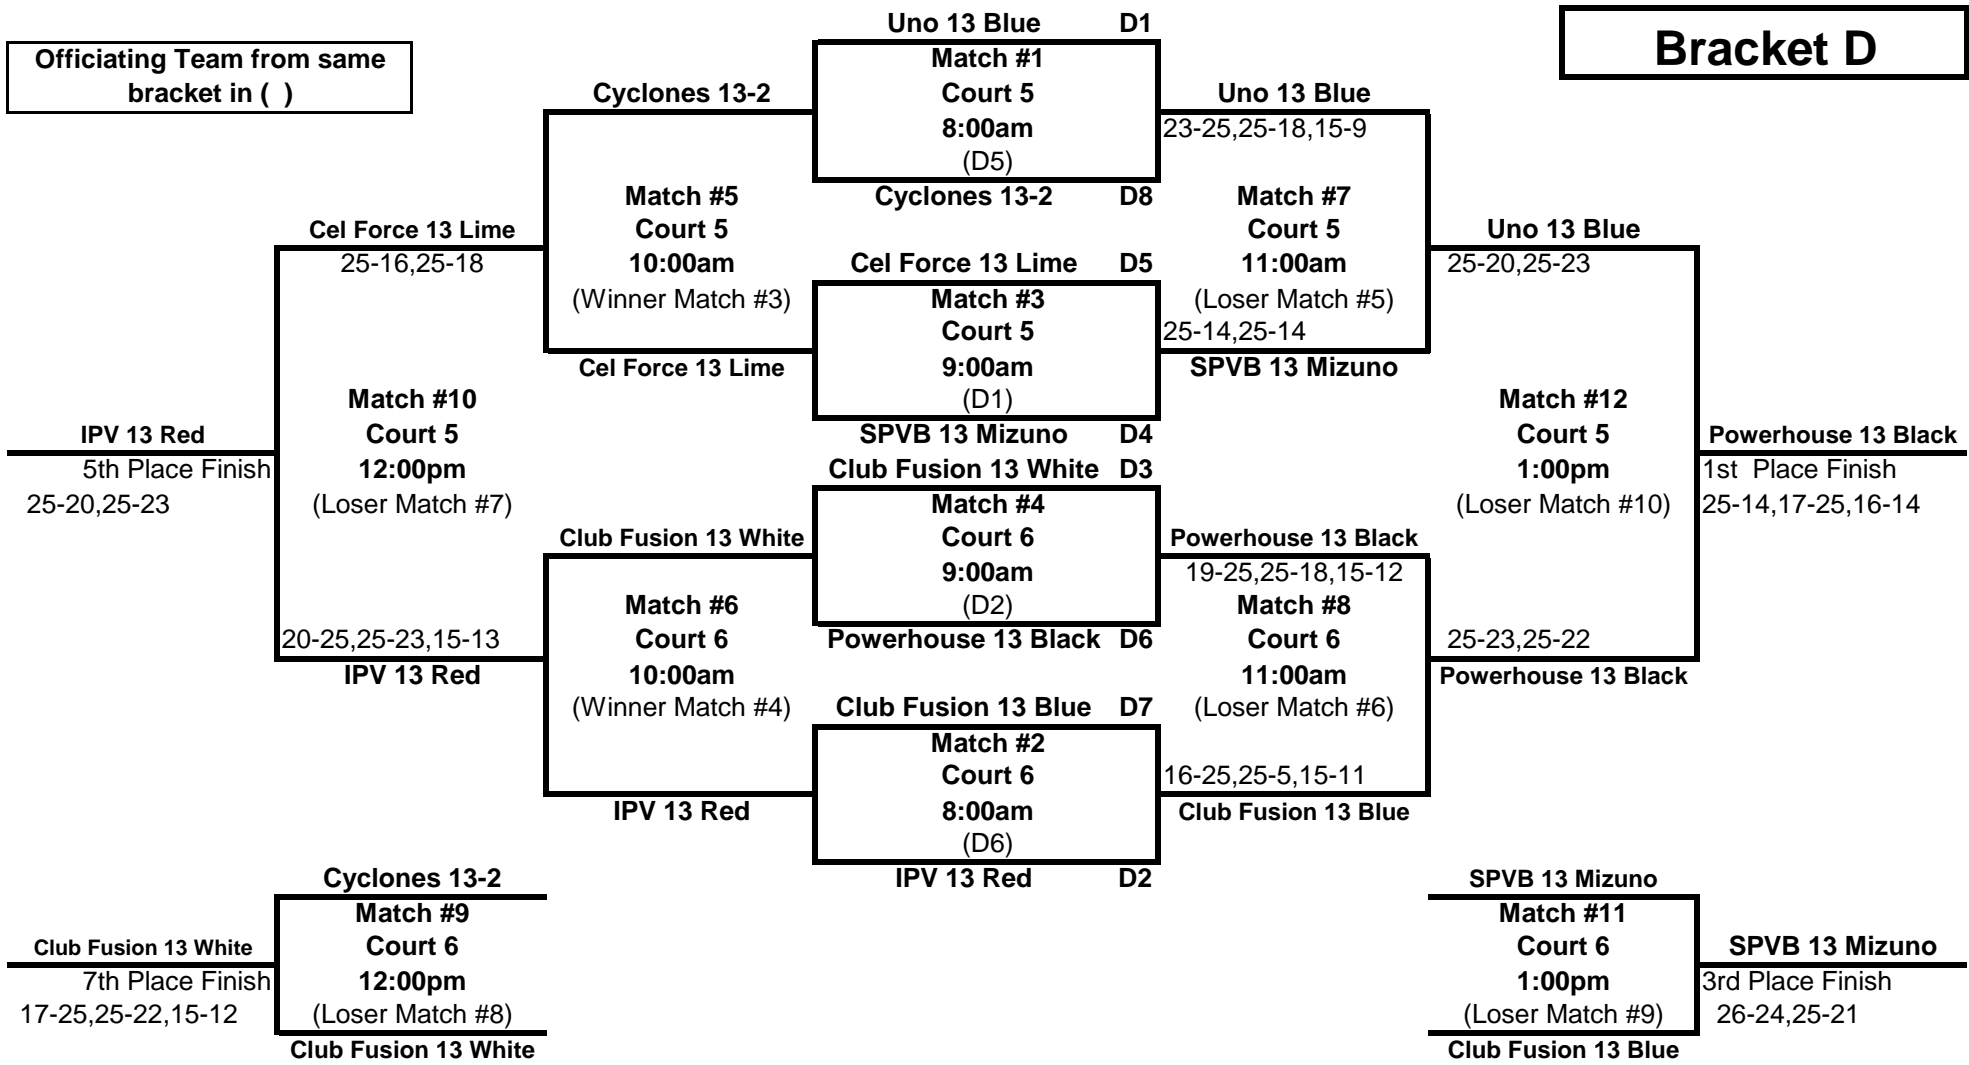

13's GLPL League #5

Bracket A - AM

Great Lakes Center - Cts. 1 & 2

Saturday, May 15th, 2010

Bracket A

Officiating Team from same bracket in ()

13's GLPL League #5

Bracket B - AM

Great Lakes Center - Cts. 3 & 4

Saturday, May 15th, 2010

Bracket B

Officiating Team from same bracket in ()

13's GLPL League #5

Bracket C - PM

Great Lakes Center - Cts. 1 & 2

Saturday, May 15th, 2010

Bracket C

Officiating Team from same bracket in ()

13's GLPL League #5

Bracket D - AM

Great Lakes Center - Cts. 5 & 6

Saturday, May 15th, 2010

Bracket D

Officiating Team from same bracket in ()

13's GLPL League #5

Bracket E - PM

Great Lakes Center - Cts. 3 & 4

Saturday, May 15th, 2010

Bracket E

Officiating Team from same bracket in ()