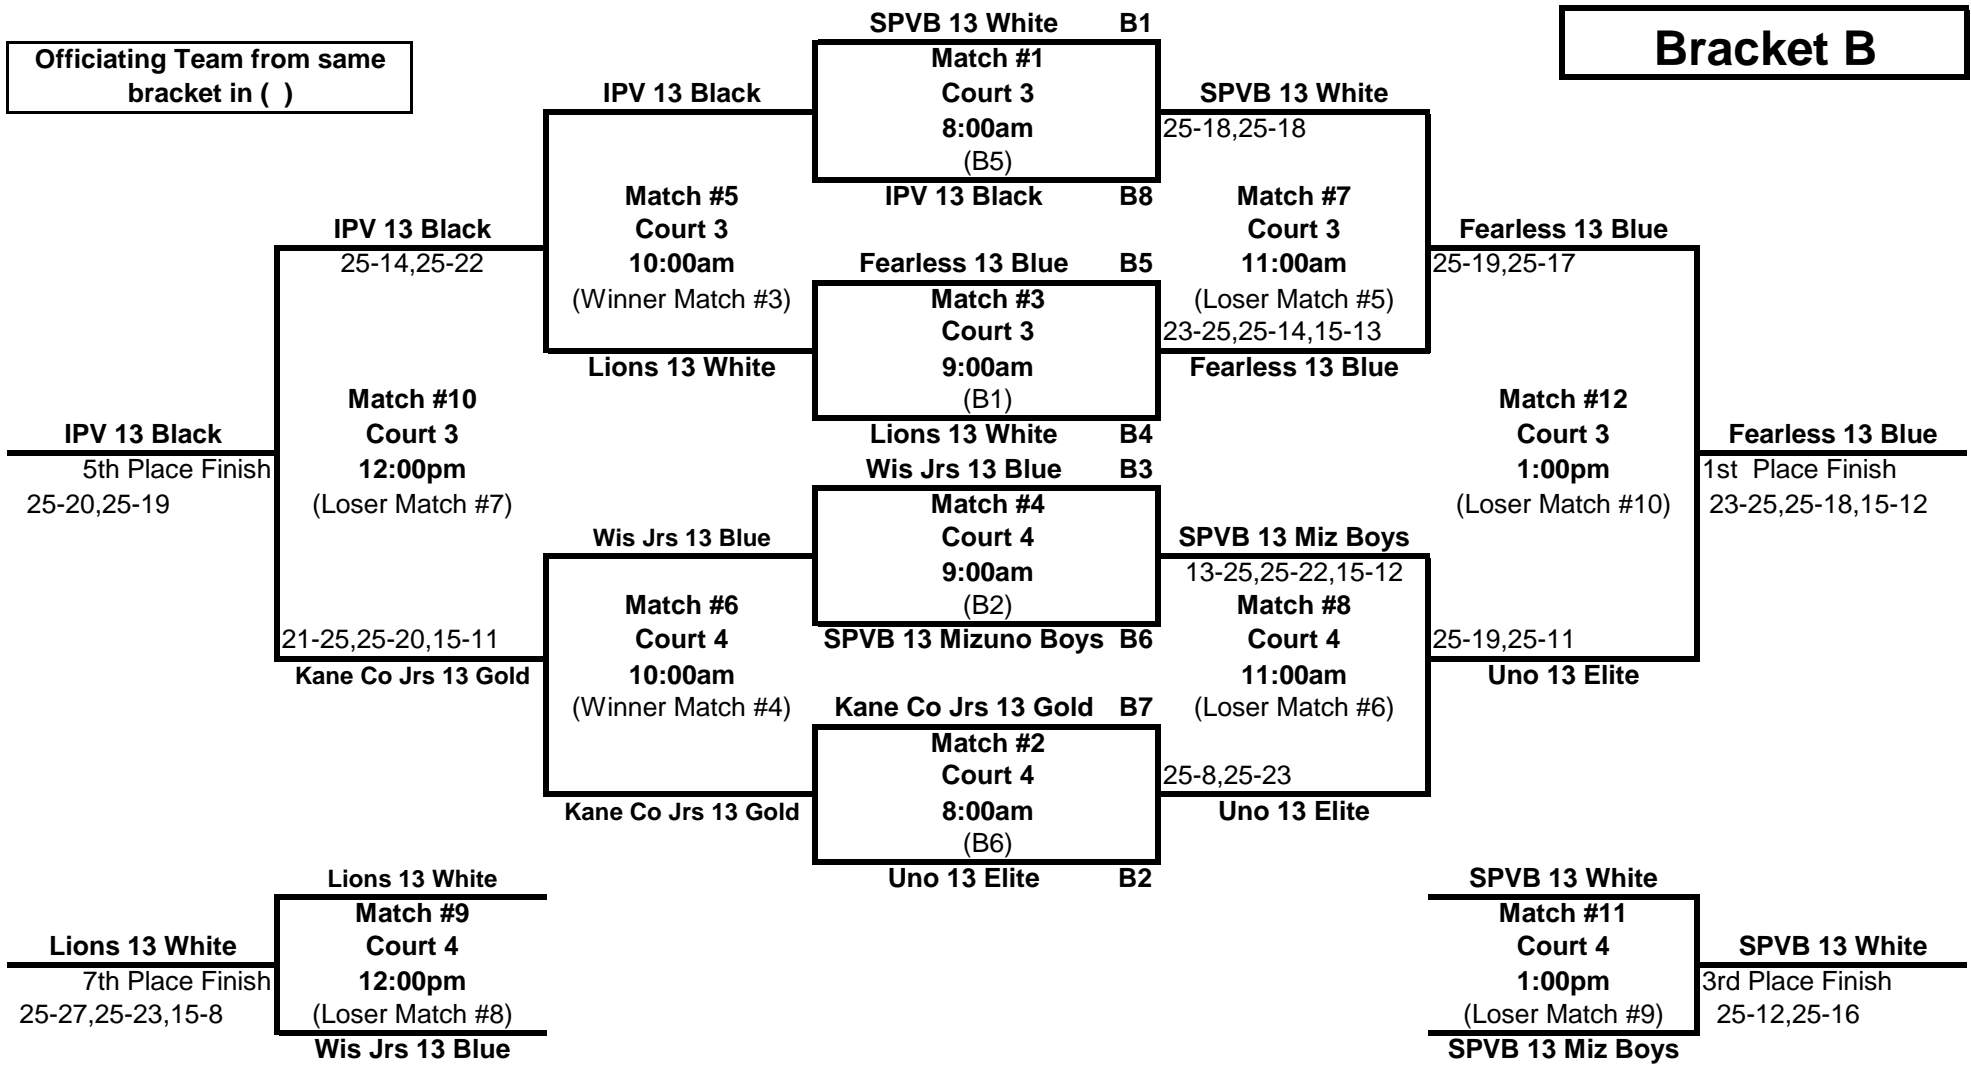

13's GLPL League #5

Bracket A - AM

Great Lakes Center - Cts. 1 & 2

Saturday, May 15th, 2010

Bracket A

Officiating Team from same bracket in ()

13's GLPL League #5

Bracket B - AM

Great Lakes Center - Cts. 3 & 4

Saturday, May 15th, 2010

Bracket B

Officiating Team from same bracket in ()

13's GLPL League #5

Bracket C - PM

Great Lakes Center - Cts. 1 & 2

Saturday, May 15th, 2010

Bracket C

Officiating Team from same bracket in ()

13's GLPL League #5

Bracket D - AM

Great Lakes Center - Cts. 5 & 6

Saturday, May 15th, 2010

Bracket D

Officiating Team from same bracket in ()

13's GLPL League #5

Bracket E - PM

Great Lakes Center - Cts. 3 & 4

Saturday, May 15th, 2010

Bracket E

Officiating Team from same bracket in ()