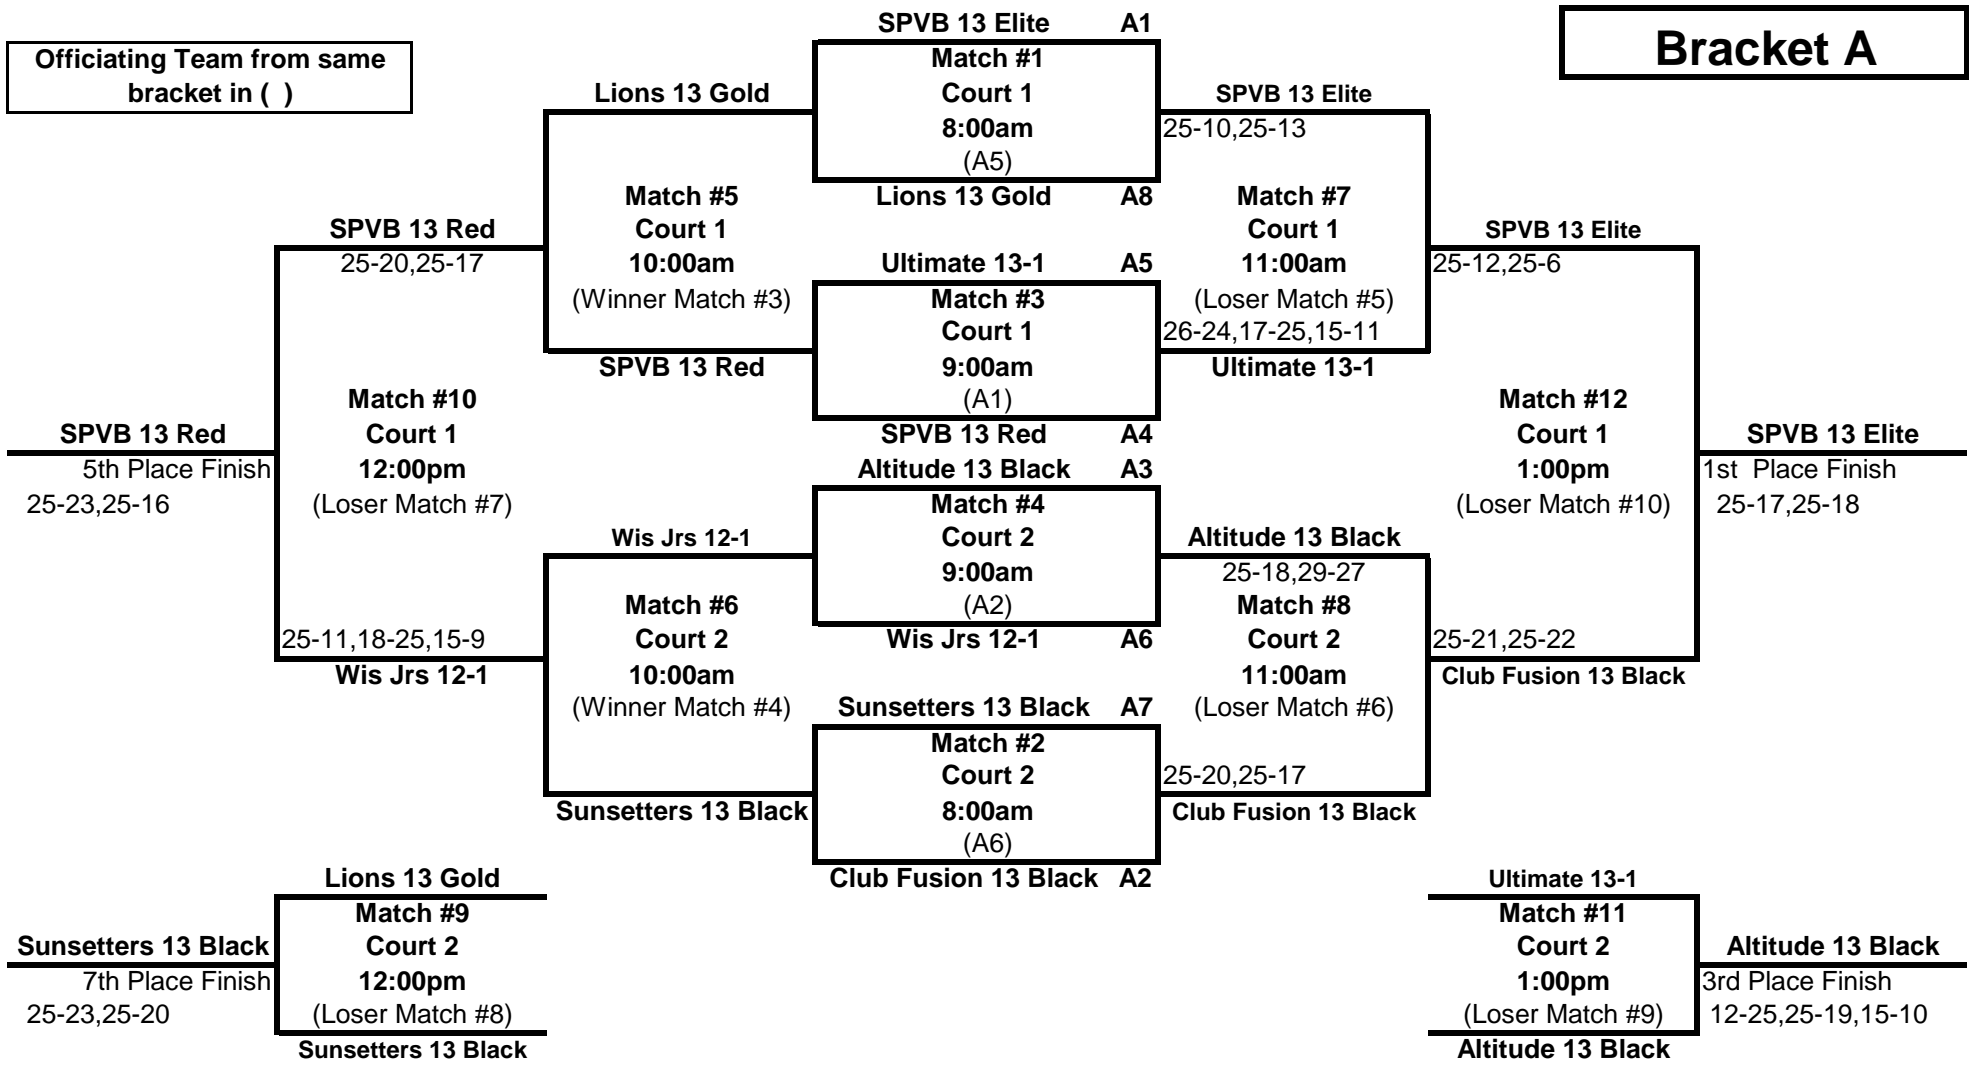

13's GLPL League #5

Bracket A - AM

Great Lakes Center - Cts. 1 & 2

Saturday, May 15th, 2010

Bracket A

Officiating Team from same bracket in ()

13's GLPL League #5

Bracket B - AM

Great Lakes Center - Cts. 3 & 4

Saturday, May 15th, 2010

Bracket B

Officiating Team from same bracket in ()

13's GLPL League #5

Bracket C - PM

Great Lakes Center - Cts. 1 & 2

Saturday, May 15th, 2010

Bracket C

Officiating Team from same bracket in ()

13's GLPL League #5

Bracket D - AM

Great Lakes Center - Cts. 5 & 6

Saturday, May 15th, 2010

Bracket D

Officiating Team from same bracket in ()

13's GLPL League #5

Bracket E - PM

Great Lakes Center - Cts. 3 & 4

Saturday, May 15th, 2010

Bracket E

Officiating Team from same bracket in ()