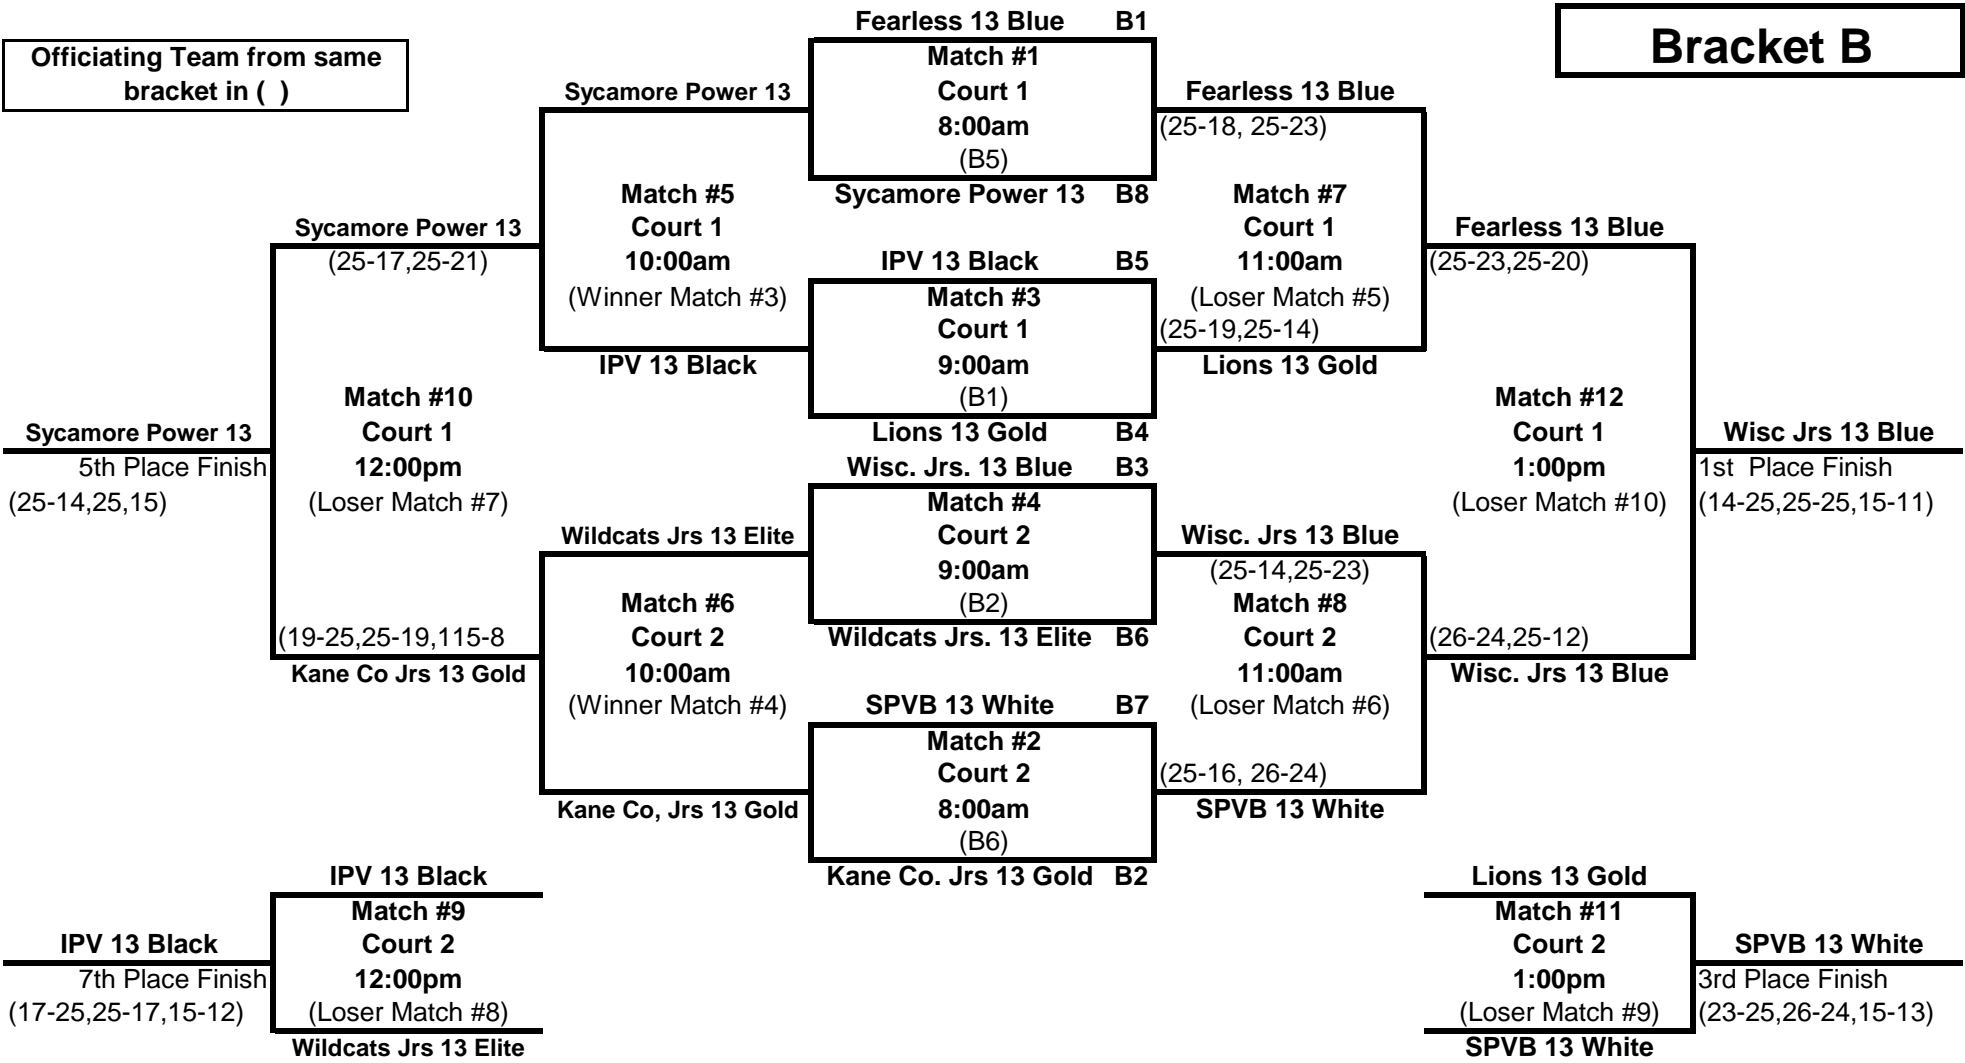

### Bracket A

Officiating Team from same bracket in ( )

# 13's GLPL League #1

## Bracket B - AM

Great Lakes Center - Cts. 1 & 2

Saturday, February 6th, 2010

Officiating Team from same bracket in ( )

**Bracket B**