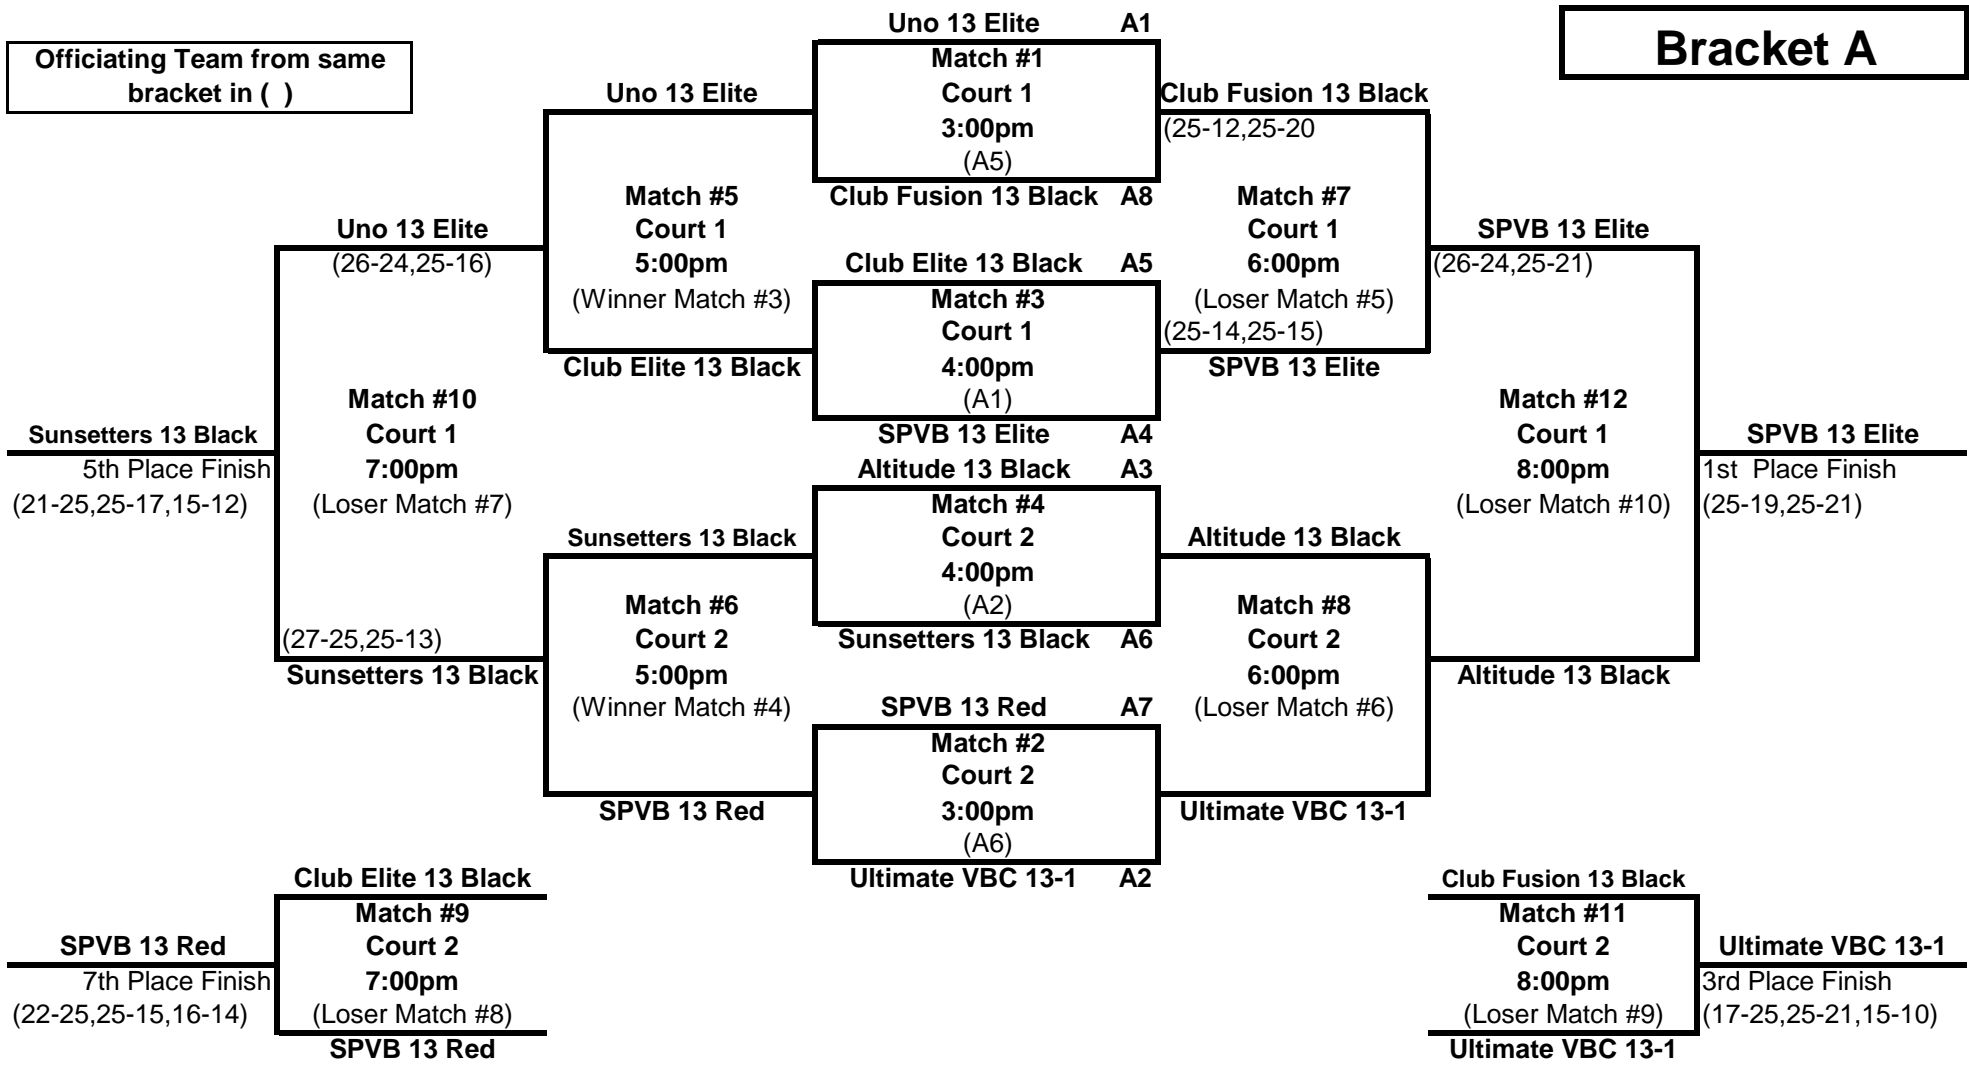

## Bracket A - PM

Great Lakes Center - Cts. 1 & 2

Saturday, February 6th, 2010

### Bracket A

Officiating Team from same bracket in ( )