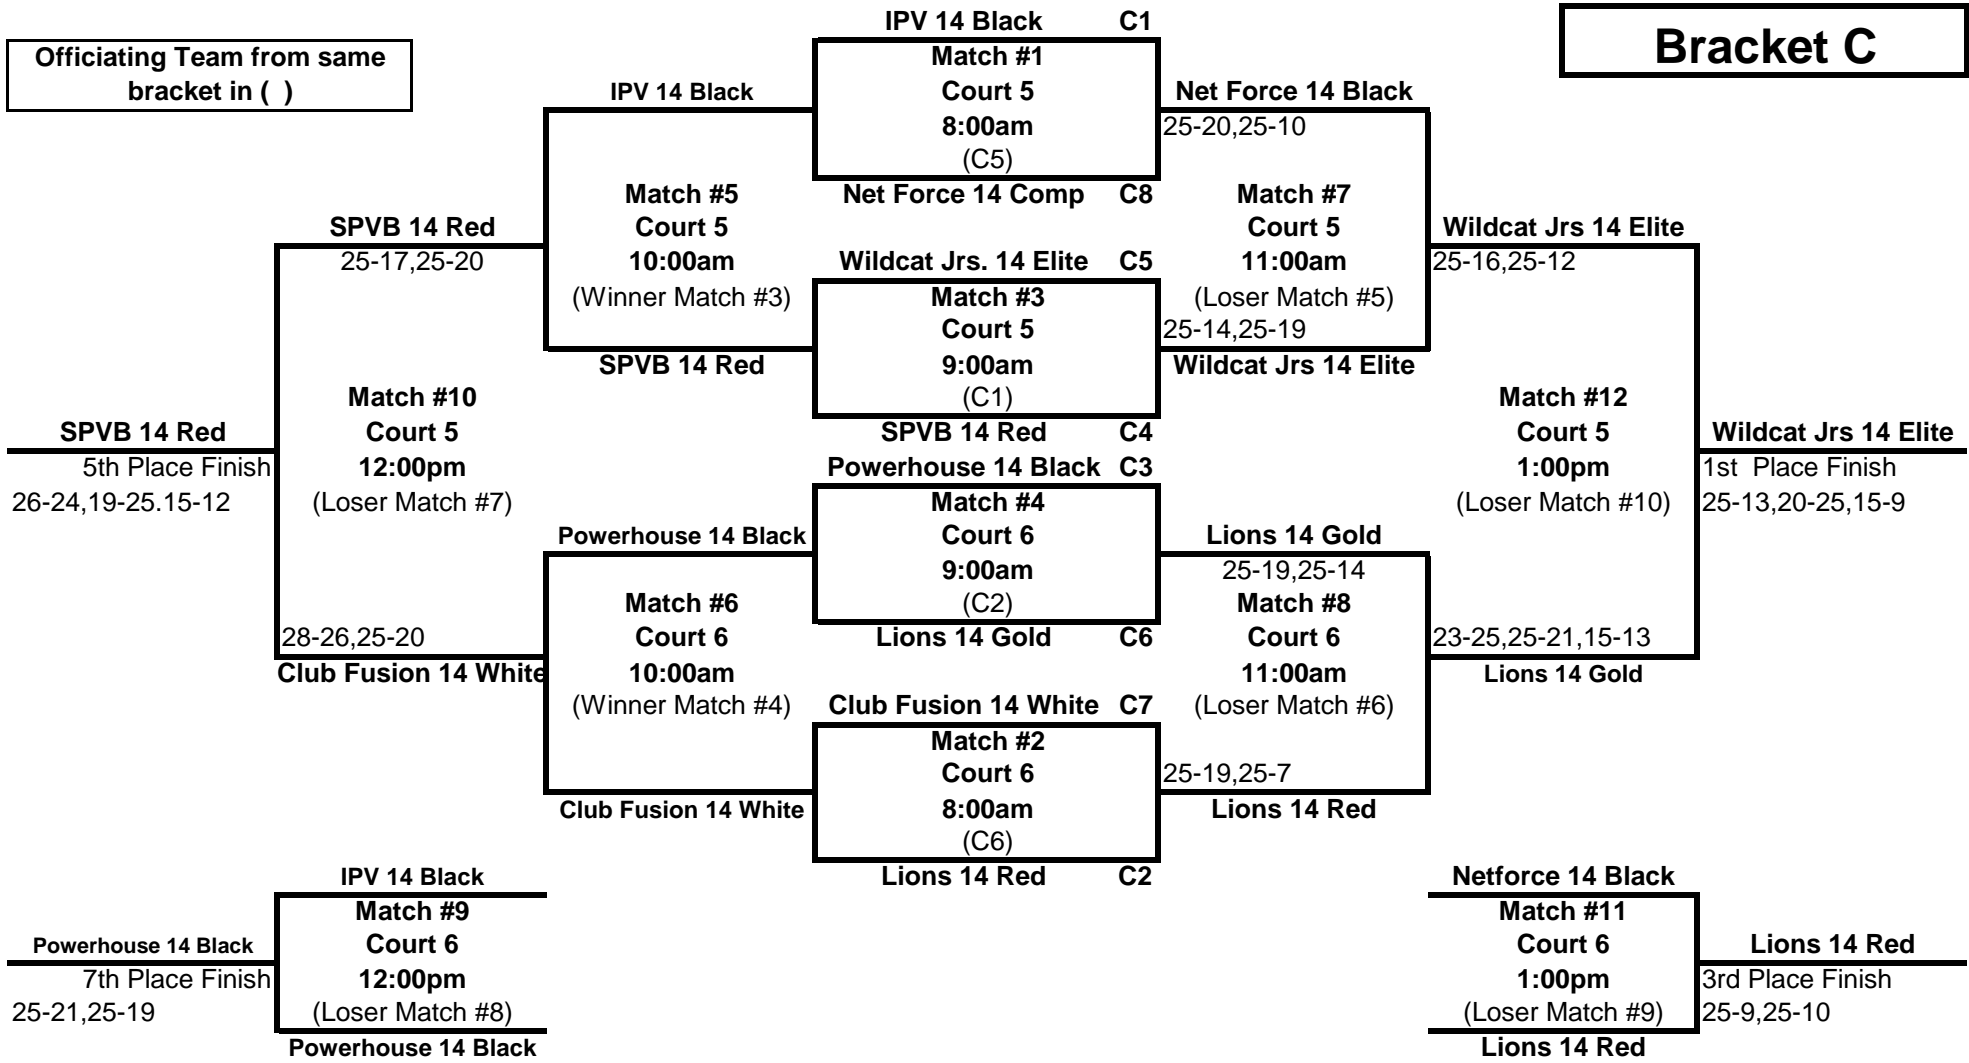

14's GLPL League #2

Bracket B - AM

Great Lakes Center - Cts. 3 & 4

Saturday, March 6th, 2010

Bracket B

Officiating Team from same bracket in ()

14's GLPL League #2

Bracket C - AM

Great Lakes Center - Cts. 5 & 6

Saturday, March 6th, 2010

Bracket C

Officiating Team from same bracket in ()

14's GLPL League #2

Bracket D - AM

Great Lakes Center - Cts. 7 & 8

Saturday, March 6th, 2010

Bracket D

Officiating Team from same bracket in ()

14's GLPL League #2

Bracket E - PM

Great Lakes Center - Cts. 1 & 2

Saturday, March 6th, 2010

Bracket E

Officiating Team from same bracket in ()