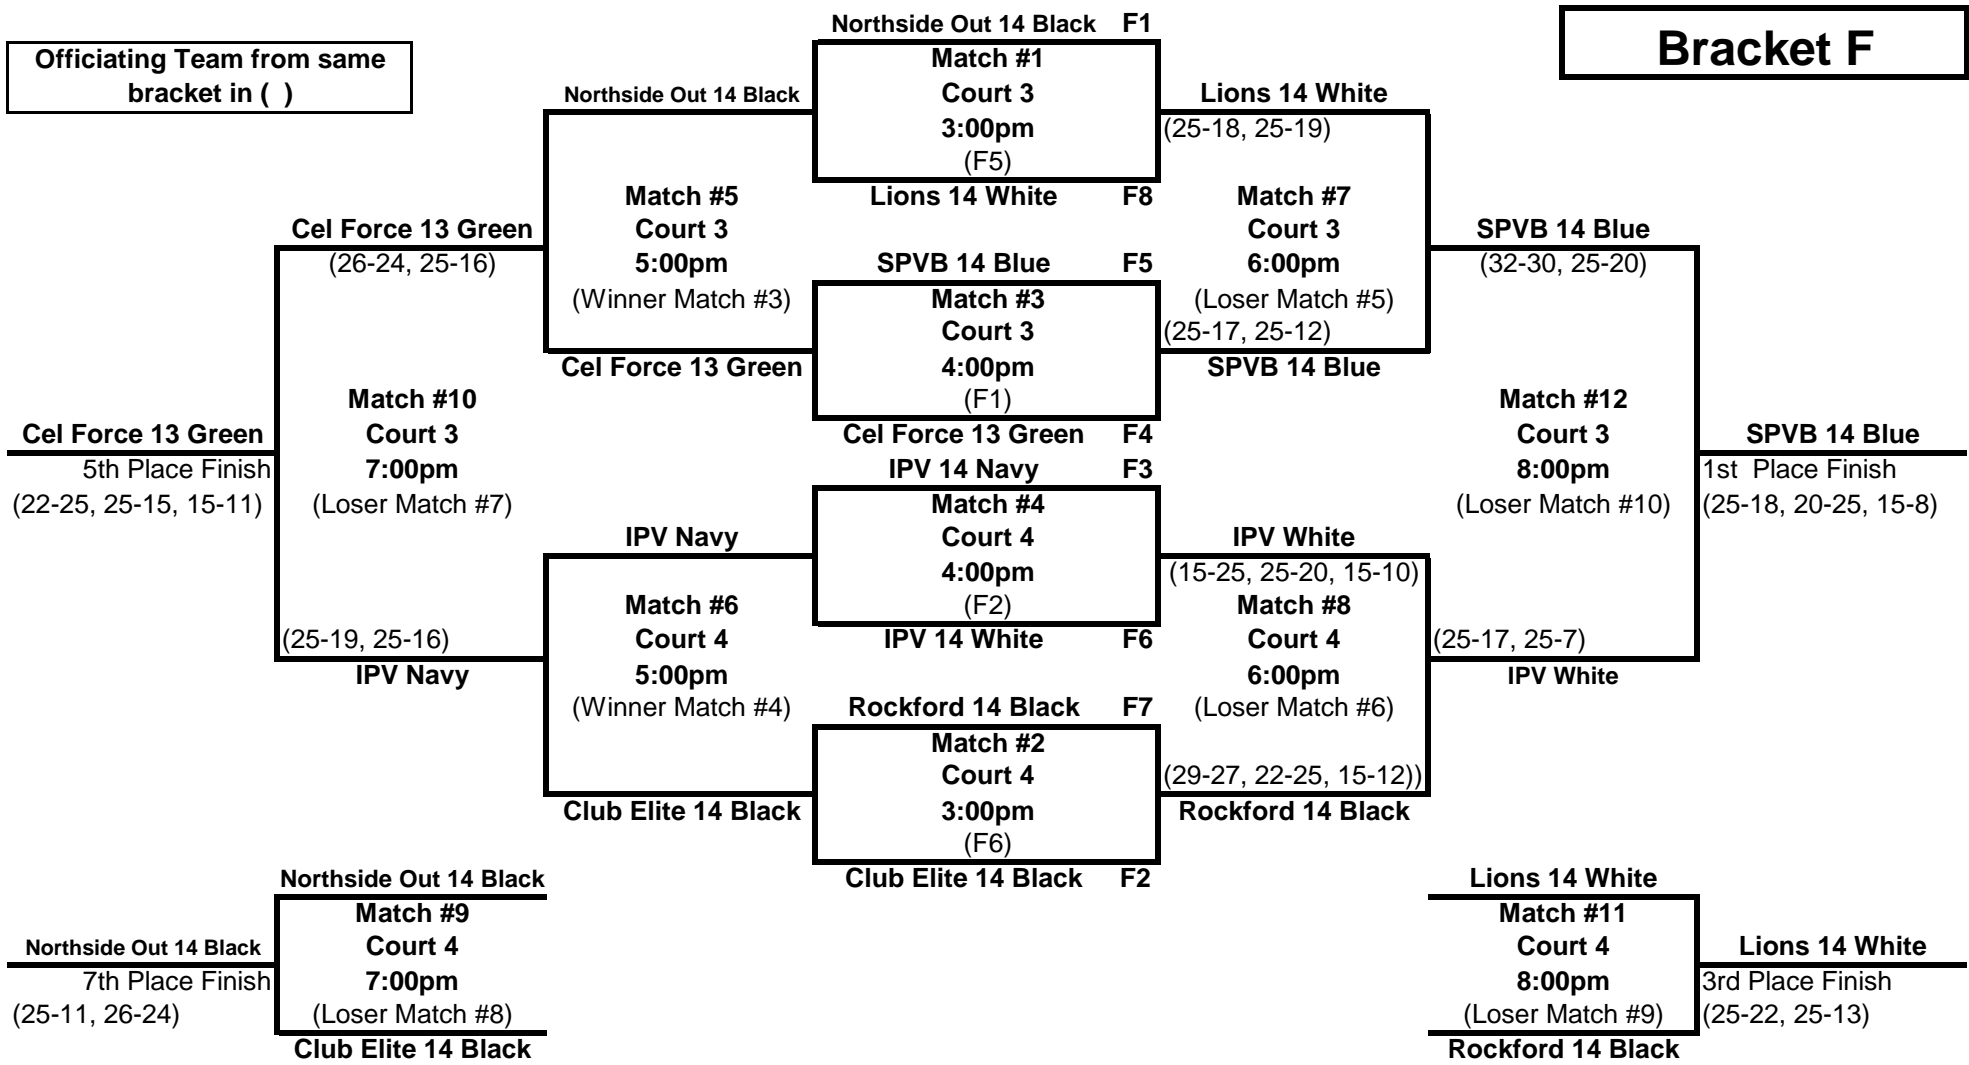

14's GLPL League #2

Bracket B - AM

Great Lakes Center - Cts. 3 & 4

Saturday, March 6th, 2010

Bracket B

Officiating Team from same bracket in ()

14's GLPL League #2

Bracket C - AM

Bracket D

Officiating Team from same bracket in ()

14's GLPL League #2

Bracket E - PM

Great Lakes Center - Cts. 1 & 2

Saturday, March 6th, 2010

Bracket E

Officiating Team from same bracket in ()

14's GLPL League #2

Bracket F - PM

Great Lakes Center - Cts. 3 & 4

Saturday, March 6th, 2010

Bracket F

Officiating Team from same bracket in ()

14's GLPL League #2

Bracket G - PM

Bracket H

Officiating Team from same bracket in ()