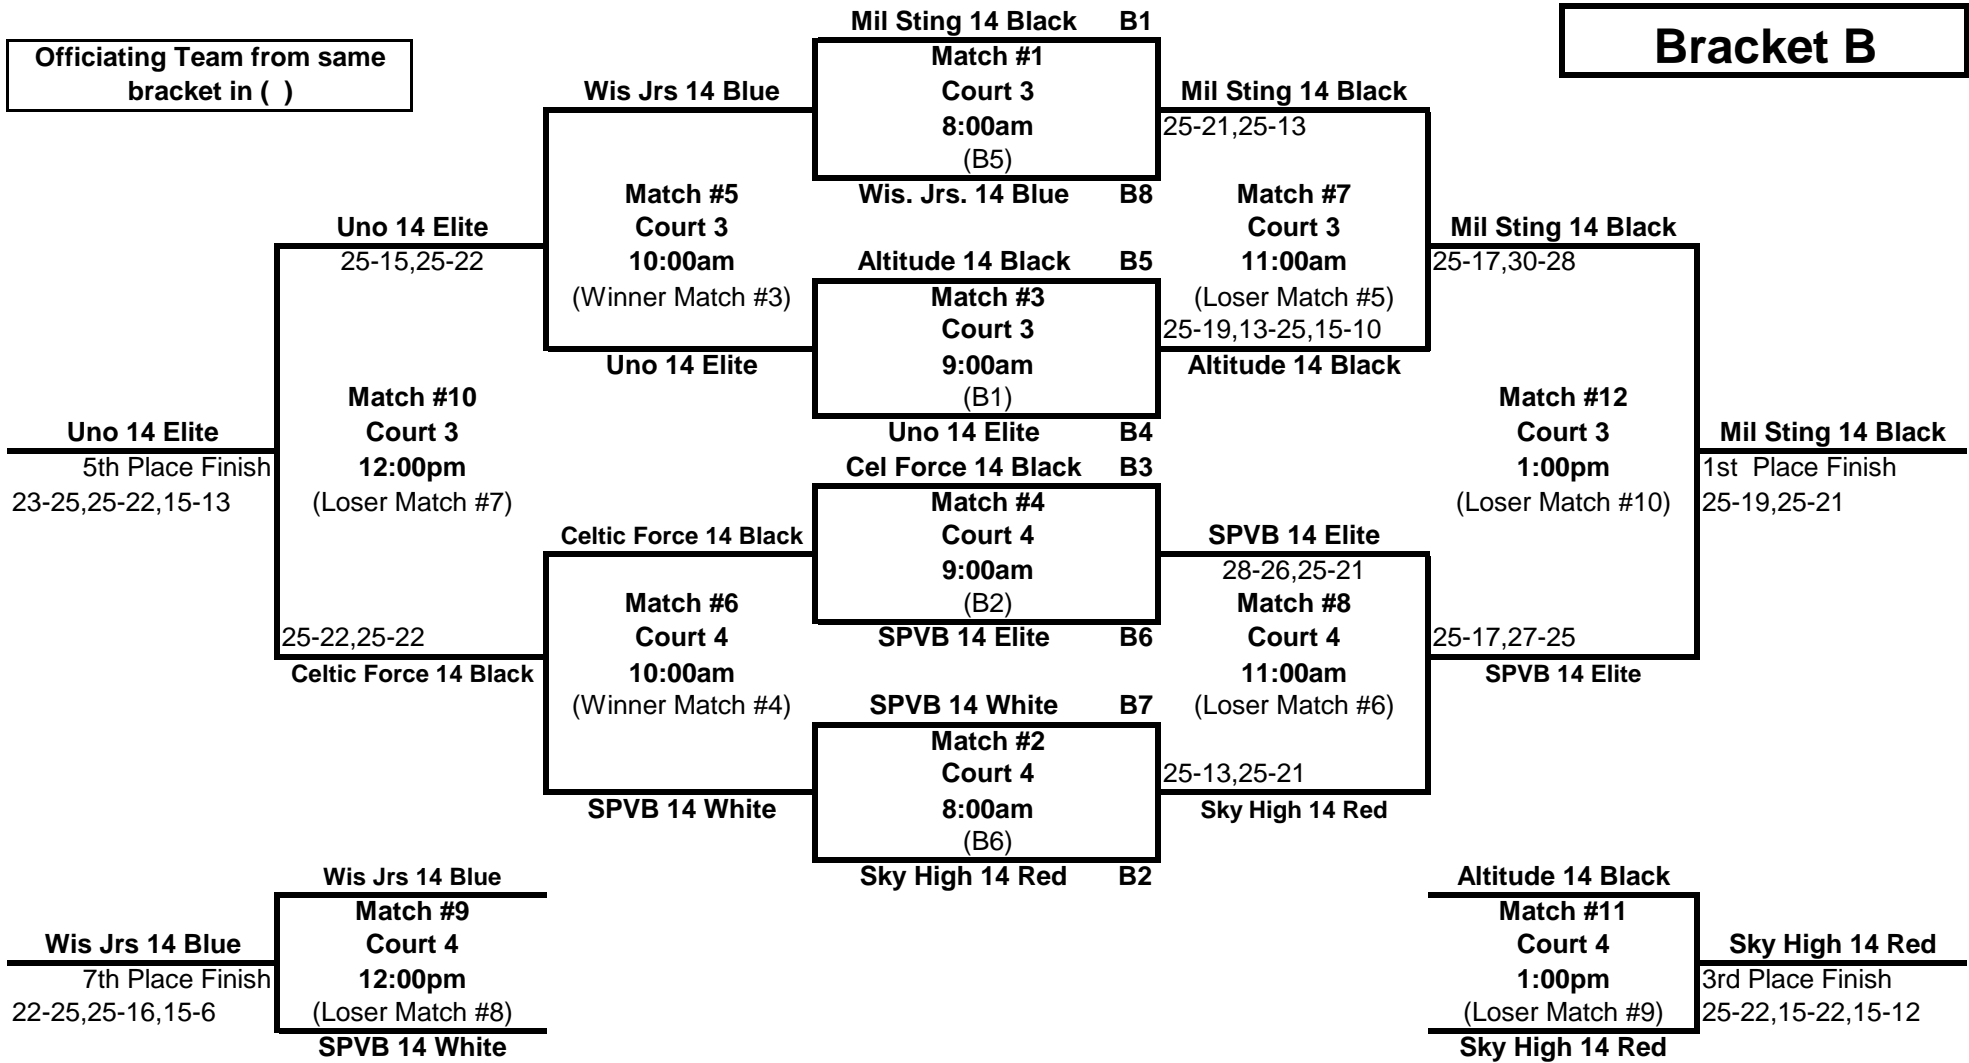

14's GLPL League #2

Bracket B - AM

Great Lakes Center - Cts. 3 & 4

Saturday, March 6th, 2010

Bracket B

Officiating Team from same bracket in ()

14's GLPL League #2

Bracket C - AM

Great Lakes Center - Cts. 5 & 6

Saturday, March 6th, 2010

Bracket C

Officiating Team from same bracket in ()

14's GLPL League #2

Bracket D - AM

Great Lakes Center - Cts. 7 & 8

Saturday, March 6th, 2010

Bracket D

Officiating Team from same bracket in ()

14's GLPL League #2

Bracket E - PM

Great Lakes Center - Cts. 1 & 2

Saturday, March 6th, 2010

Bracket E

Officiating Team from same bracket in ()

14's GLPL League #2

Bracket F - PM

Great Lakes Center - Cts. 3 & 4

Saturday, March 6th, 2010

Bracket F

Officiating Team from same bracket in ()

14's GLPL League #2

Bracket G - PM