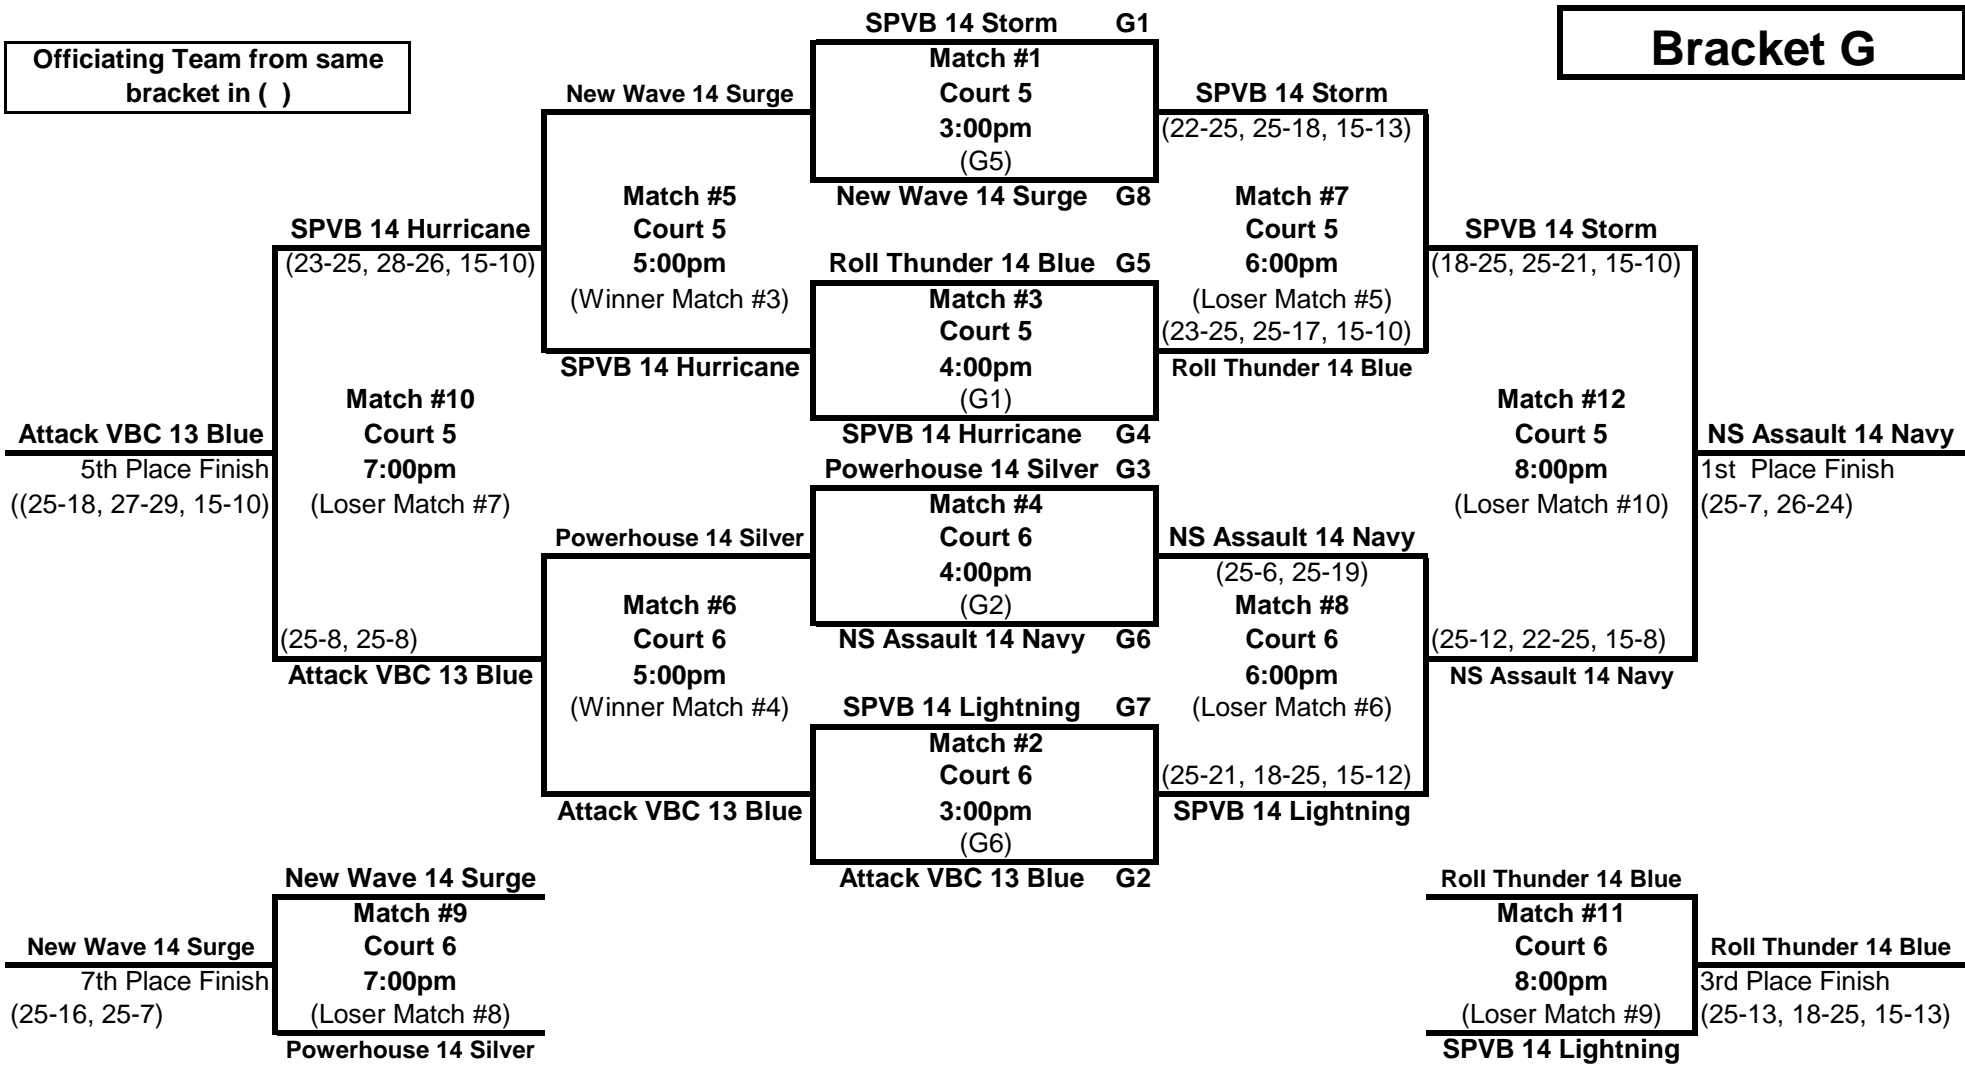

14's GLPL League #2

Bracket G - PM

Great Lakes Center - Cts. 5 & 6

Saturday, March 6th, 2010

Bracket G

Officiating Team from same bracket in ( )