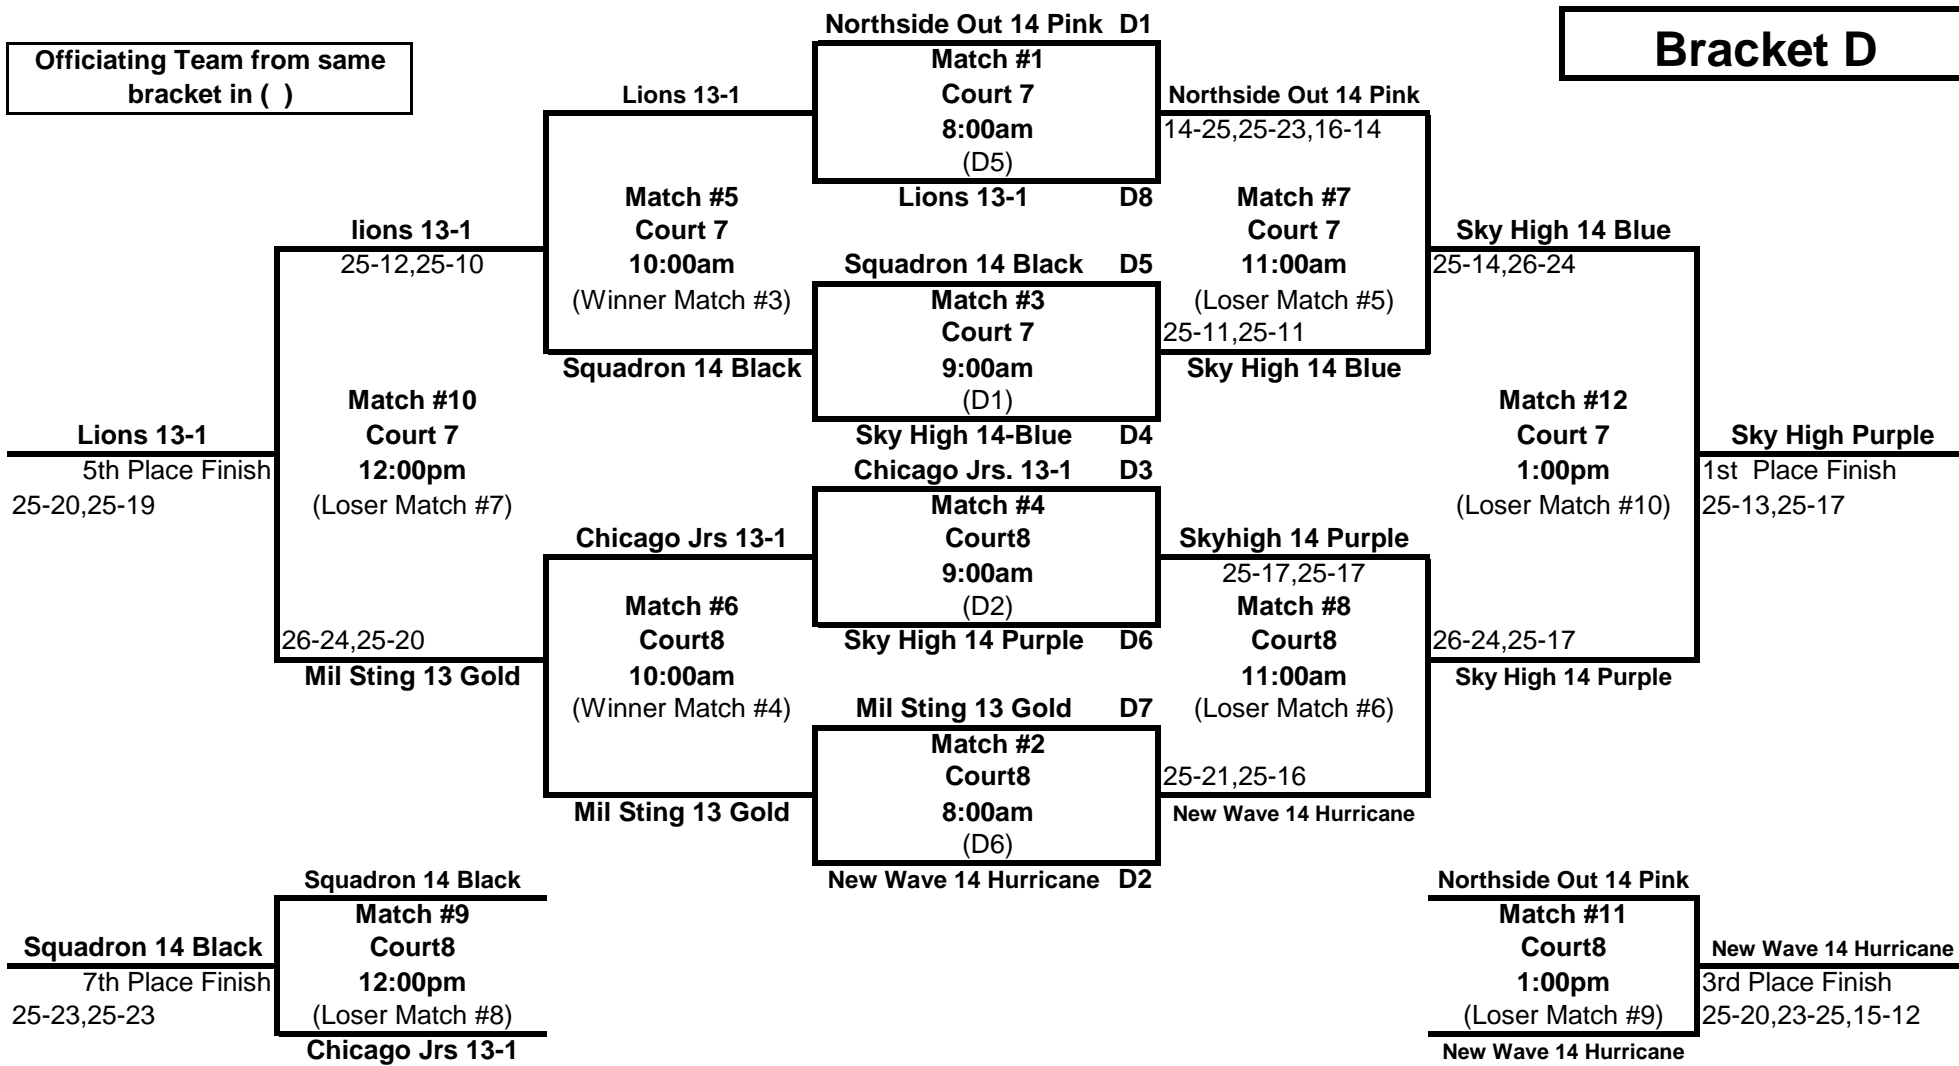

14's GLPL League #2

Bracket B - AM

Great Lakes Center - Cts. 3 & 4

Saturday, March 6th, 2010

Bracket B

Officiating Team from same bracket in ()

14's GLPL League #2

Bracket C - AM

Great Lakes Center - Cts. 5 & 6

Saturday, March 6th, 2010

Bracket C

Officiating Team from same bracket in ()

14's GLPL League #2

Bracket D - AM

Great Lakes Center - Cts. 7 & 8

Saturday, March 6th, 2010

Bracket D

Officiating Team from same bracket in ()

14's GLPL League #2

Bracket E - PM

Great Lakes Center - Cts. 1 & 2

Saturday, March 6th, 2010

Bracket E

Officiating Team from same bracket in ()

14's GLPL League #2

Bracket F - PM

Great Lakes Center - Cts. 3 & 4

Saturday, March 6th, 2010

Bracket F

Officiating Team from same bracket in ()

14's GLPL League #2

Bracket G - PM