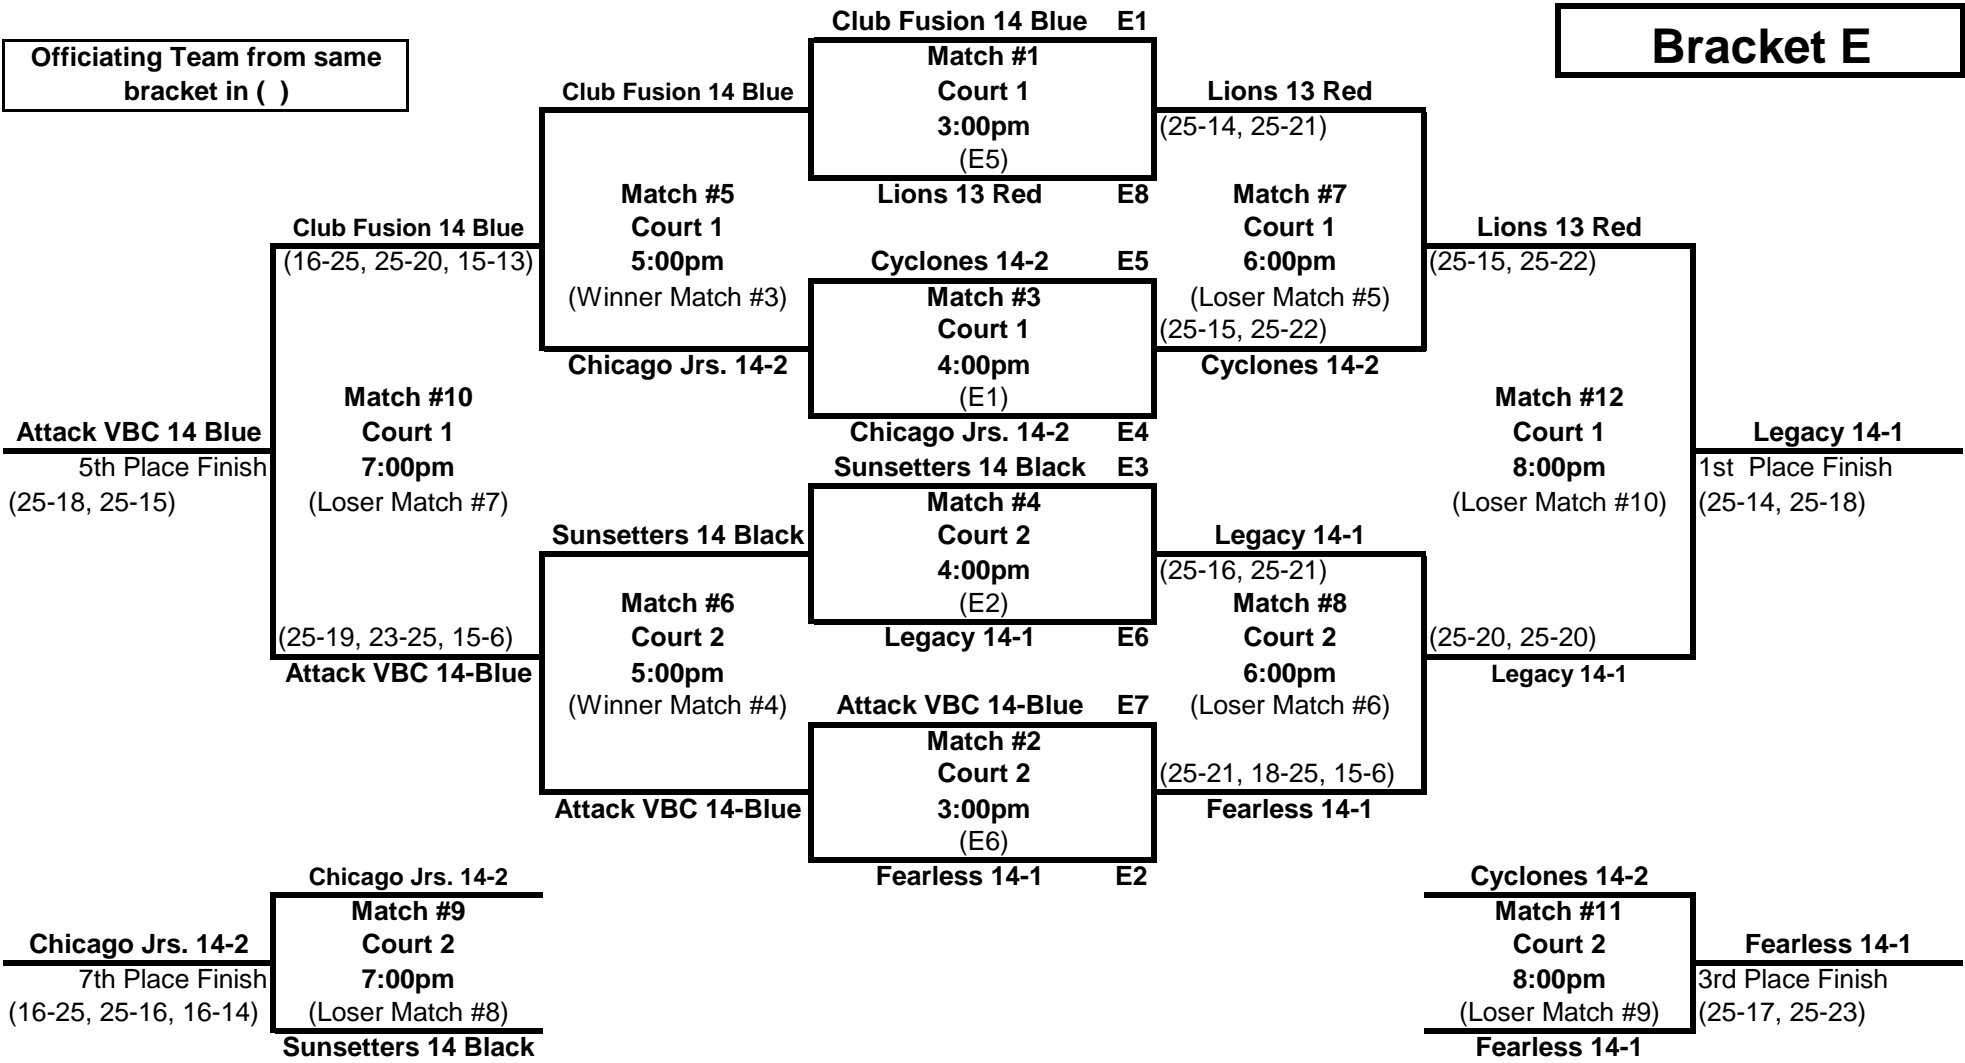

14's GLPL League #2

Bracket B - AM

Great Lakes Center - Cts. 3 & 4

Saturday, March 6th, 2010

Bracket B

Officiating Team from same bracket in ()

14's GLPL League #2

Bracket C - AM

Great Lakes Center - Cts. 5 & 6

Saturday, March 6th, 2010

Bracket C

Officiating Team from same bracket in ()

14's GLPL League #2

Bracket D - AM

Great Lakes Center - Cts. 7 & 8

Saturday, March 6th, 2010

Bracket D

Officiating Team from same bracket in ()

14's GLPL League #2

Bracket E - PM

Great Lakes Center - Cts. 1 & 2

Saturday, March 6th, 2010

Bracket E

Officiating Team from same bracket in ()

14's GLPL League #2

Bracket F - PM

Great Lakes Center - Cts. 3 & 4

Saturday, March 6th, 2010

Bracket F

Officiating Team from same bracket in ()

14's GLPL League #2

Bracket G - PM