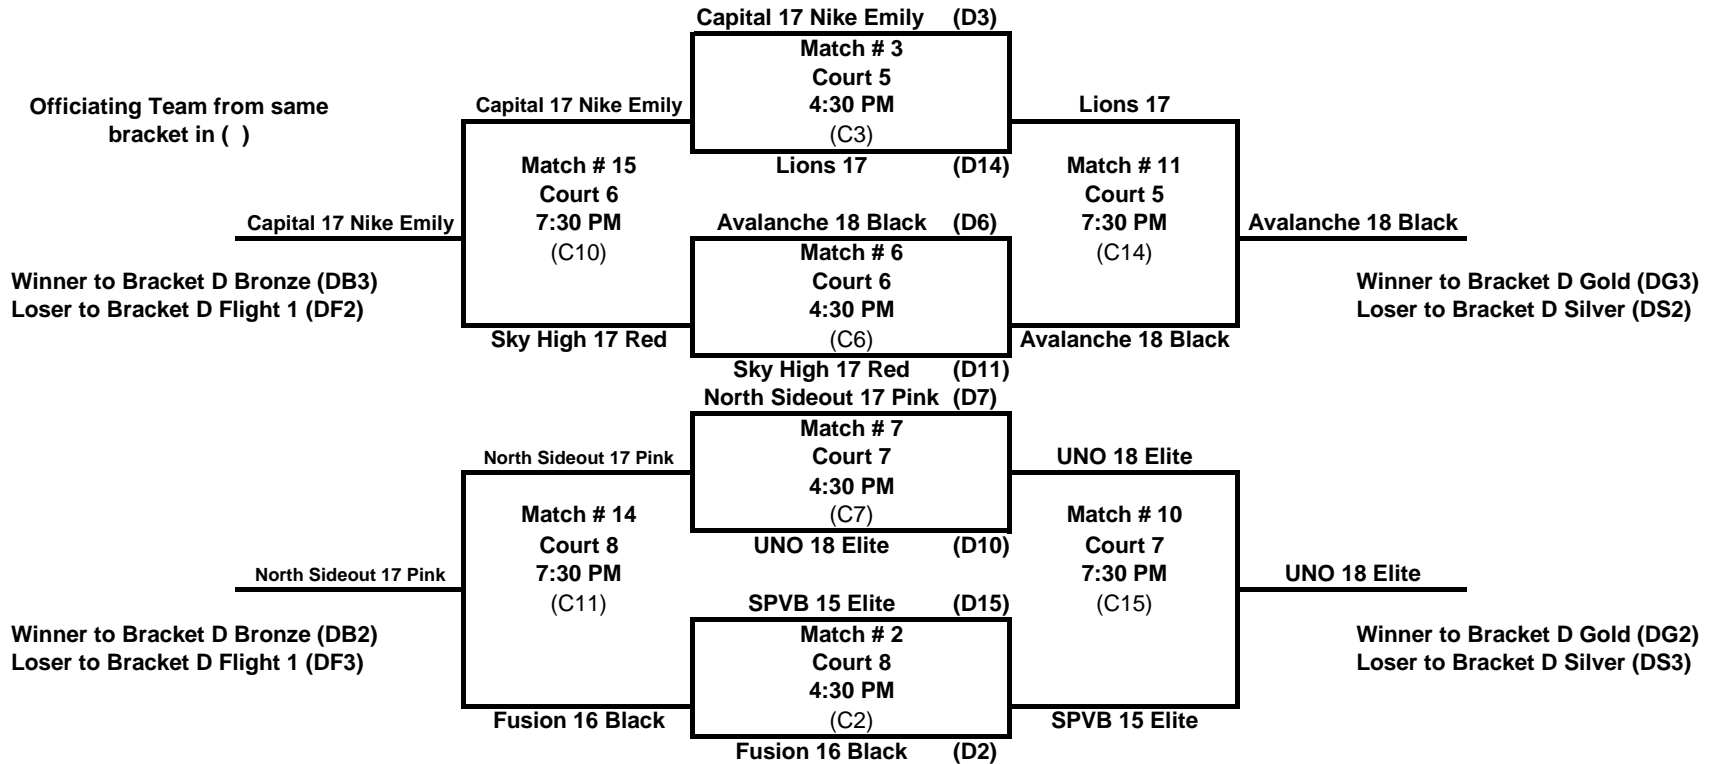

Upper Bracket A Great Lakes Center- am Saturday, March 14, 2009

Lower Bracket A Great Lakes Center- am Saturday, March 14, 2009

Upper Bracket B Great Lakes Center- am Saturday, March 14, 2009

Lower Bracket B Great Lakes Center- am Saturday, March 14, 2009

Upper Bracket C

Great Lakes Center - pm

Saturday, March 14, 2009

Lower Bracket C Great Lakes Center - pm Saturday, March 14, 2009

**Upper Bracket D
Great Lakes Center - pm
Saturday, March 14, 2009**

**Lower Bracket D
Great Lakes Center - pm
Saturday, March 14, 2009**

Upper Bracket E

Lake Barrington Field House - am

Saturday, March 14, 2009

Lower Bracket E Lake Barrington Field House - am Saturday, March 14, 2009

Lower Bracket F Lake Barrington Field House - am Saturday, March 14, 2009