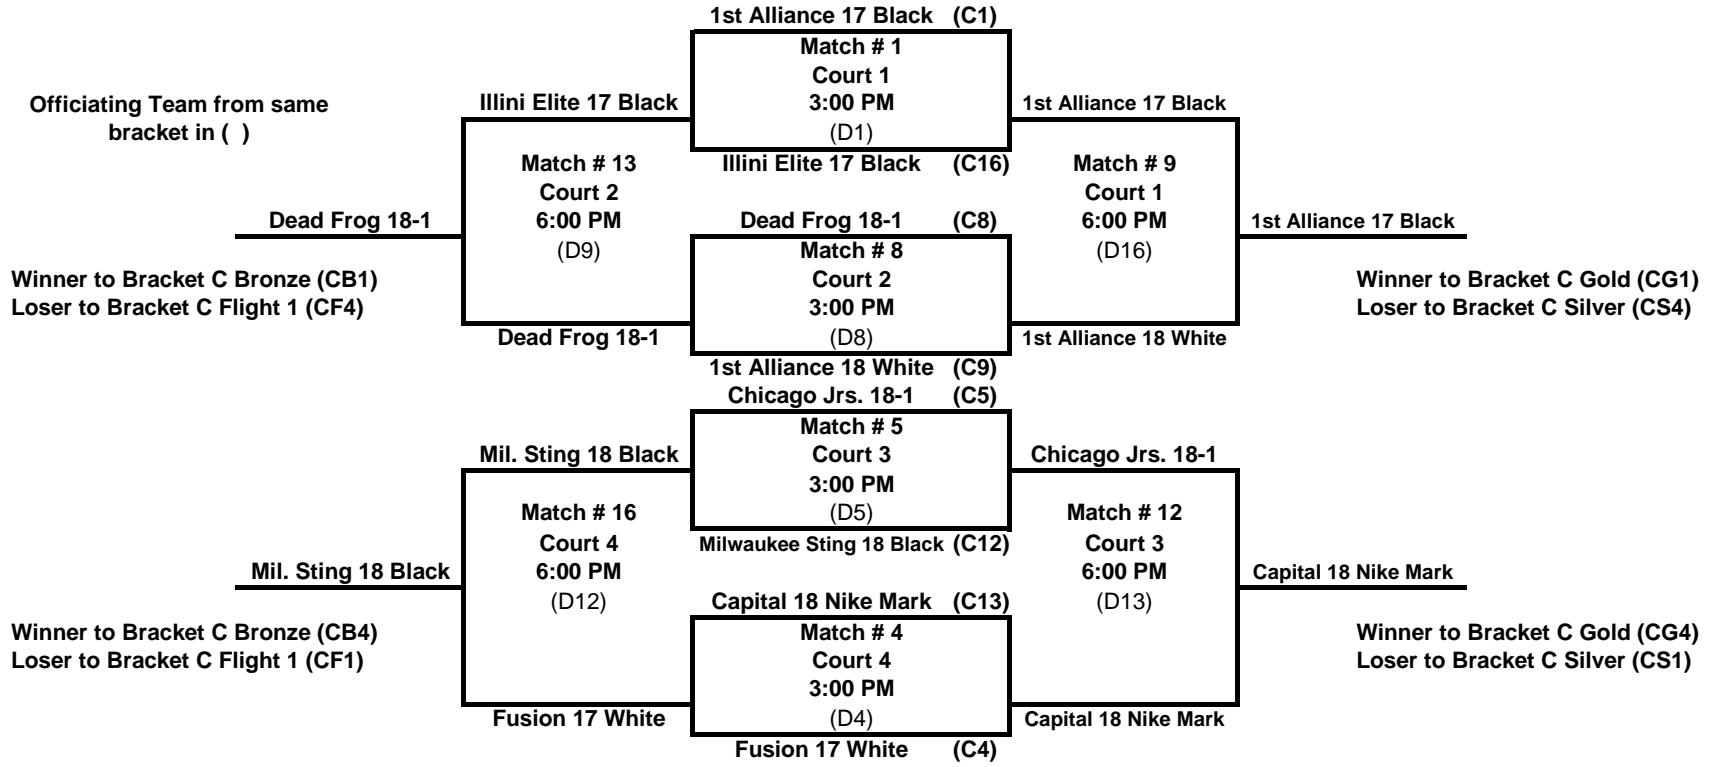

Upper Bracket A Great Lakes Center- am Saturday, March 14, 2009

Lower Bracket A Great Lakes Center- am Saturday, March 14, 2009

Upper Bracket B Great Lakes Center- am Saturday, March 14, 2009

Lower Bracket B Great Lakes Center- am Saturday, March 14, 2009

Upper Bracket C

Great Lakes Center - pm

Saturday, March 14, 2009

Lower Bracket C Great Lakes Center - pm Saturday, March 14, 2009

**Upper Bracket D
Great Lakes Center - pm
Saturday, March 14, 2009**

**Lower Bracket D
Great Lakes Center - pm
Saturday, March 14, 2009**

Upper Bracket E

Lake Barrington Field House - am

Saturday, March 14, 2009

Lower Bracket E Lake Barrington Field House - am Saturday, March 14, 2009

Lower Bracket F Lake Barrington Field House - am Saturday, March 14, 2009