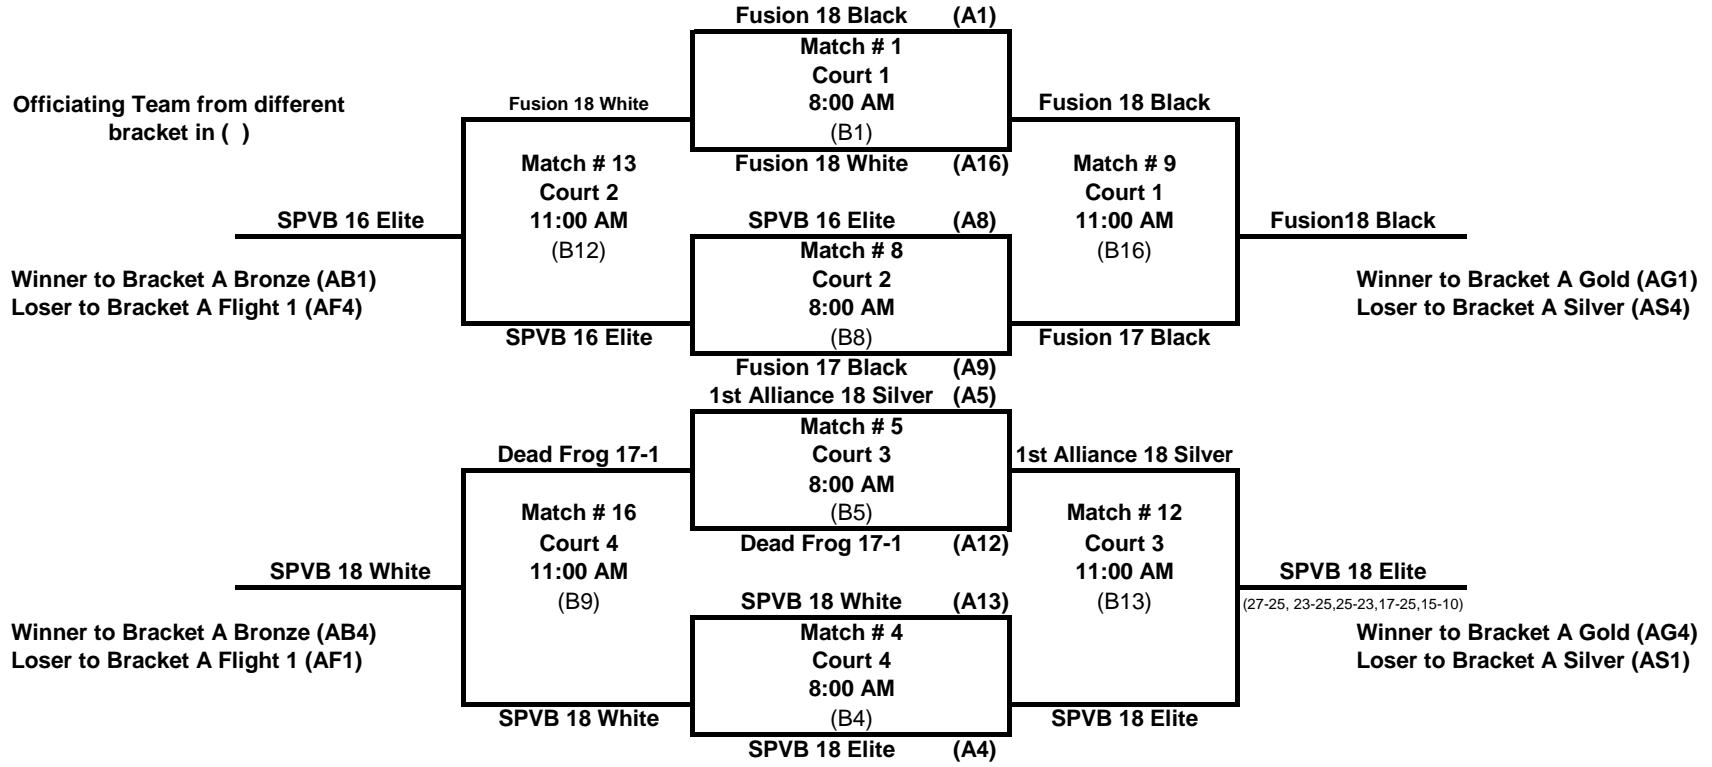

Upper Bracket A Great Lakes Center- am Saturday, March 14, 2009

Lower Bracket A Great Lakes Center- am Saturday, March 14, 2009

Upper Bracket B Great Lakes Center- am Saturday, March 14, 2009

Lower Bracket B Great Lakes Center- am Saturday, March 14, 2009

Upper Bracket C

Great Lakes Center - pm

Saturday, March 14, 2009

Lower Bracket C Great Lakes Center - pm Saturday, March 14, 2009

**Upper Bracket D
Great Lakes Center - pm
Saturday, March 14, 2009**

**Lower Bracket D
Great Lakes Center - pm
Saturday, March 14, 2009**

Upper Bracket E

Lake Barrington Field House - am

Saturday, March 14, 2009

Lower Bracket E Lake Barrington Field House - am Saturday, March 14, 2009

Lower Bracket F Lake Barrington Field House - am Saturday, March 14, 2009