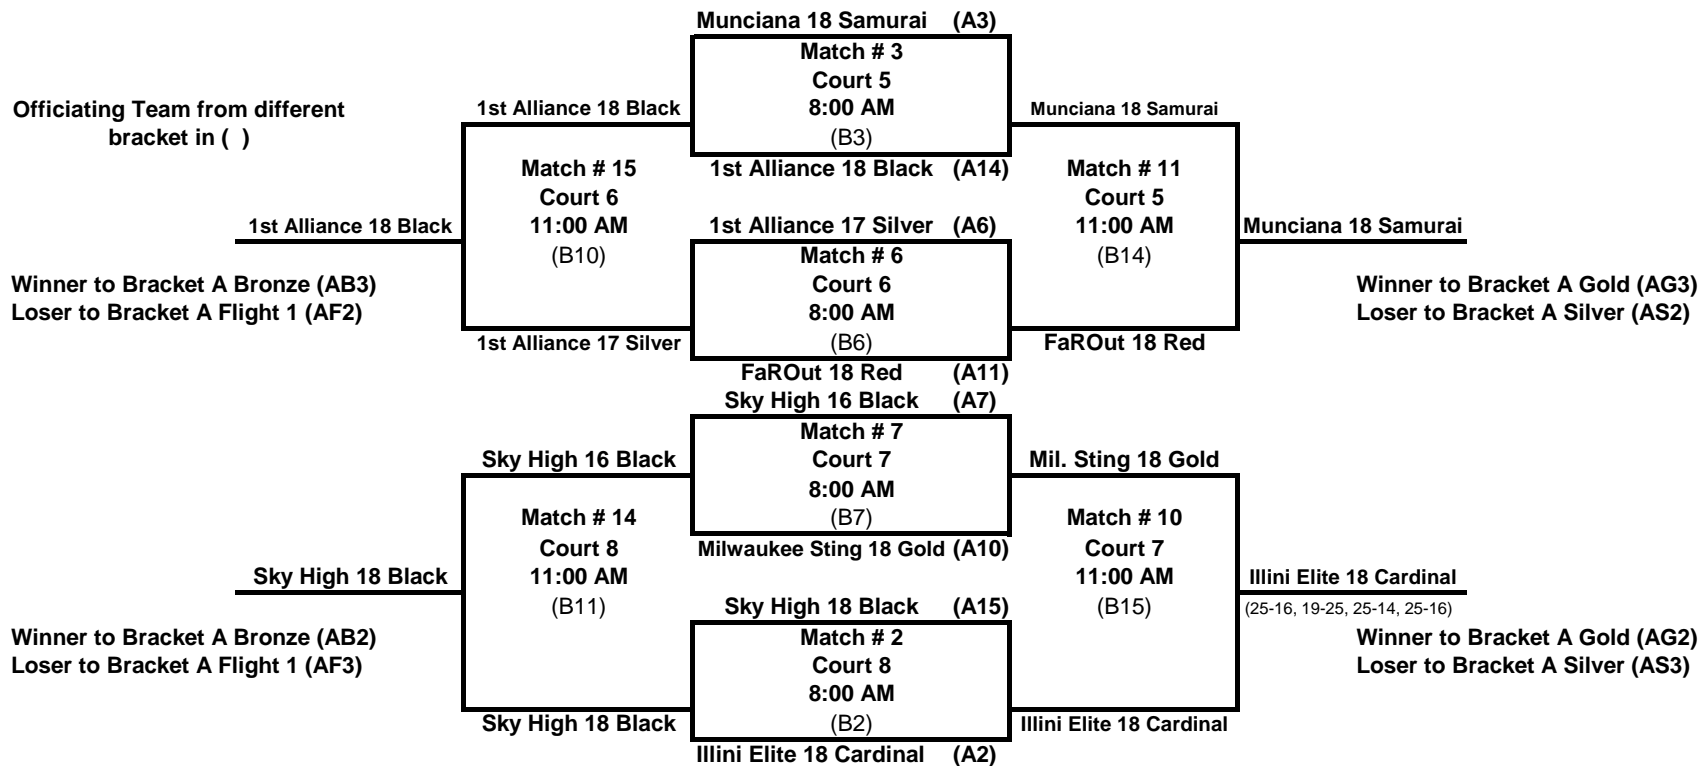

Upper Bracket A Great Lakes Center- am Saturday, March 14, 2009

Lower Bracket A Great Lakes Center- am Saturday, March 14, 2009

Upper Bracket B Great Lakes Center- am Saturday, March 14, 2009

Lower Bracket B Great Lakes Center- am Saturday, March 14, 2009

Upper Bracket C

Great Lakes Center - pm

Saturday, March 14, 2009

Lower Bracket C Great Lakes Center - pm Saturday, March 14, 2009

**Upper Bracket D
Great Lakes Center - pm
Saturday, March 14, 2009**

**Lower Bracket D
Great Lakes Center - pm
Saturday, March 14, 2009**

Upper Bracket E

Lake Barrington Field House - am

Saturday, March 14, 2009

Lower Bracket E Lake Barrington Field House - am Saturday, March 14, 2009

Lower Bracket F Lake Barrington Field House - am Saturday, March 14, 2009