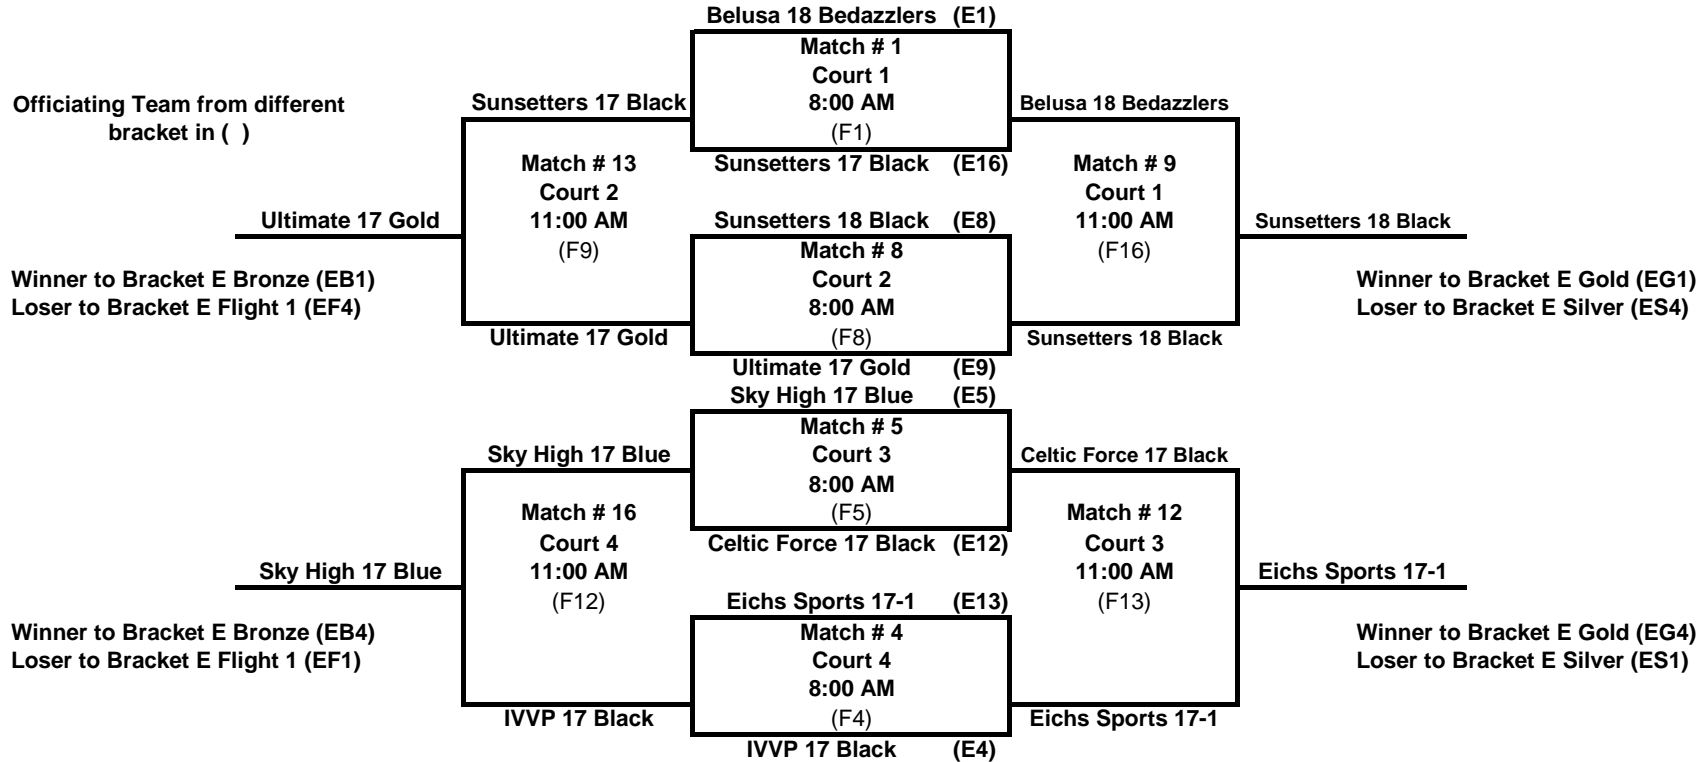

Upper Bracket A Great Lakes Center- am Saturday, March 14, 2009

Lower Bracket A Great Lakes Center- am Saturday, March 14, 2009

Upper Bracket B Great Lakes Center- am Saturday, March 14, 2009

Lower Bracket B Great Lakes Center- am Saturday, March 14, 2009

Upper Bracket C

Great Lakes Center - pm

Saturday, March 14, 2009

Lower Bracket C Great Lakes Center - pm Saturday, March 14, 2009

**Upper Bracket D
Great Lakes Center - pm
Saturday, March 14, 2009**

**Lower Bracket D
Great Lakes Center - pm
Saturday, March 14, 2009**

Upper Bracket E

Lake Barrington Field House - am

Saturday, March 14, 2009

Lower Bracket E Lake Barrington Field House - am Saturday, March 14, 2009

Lower Bracket F Lake Barrington Field House - am Saturday, March 14, 2009