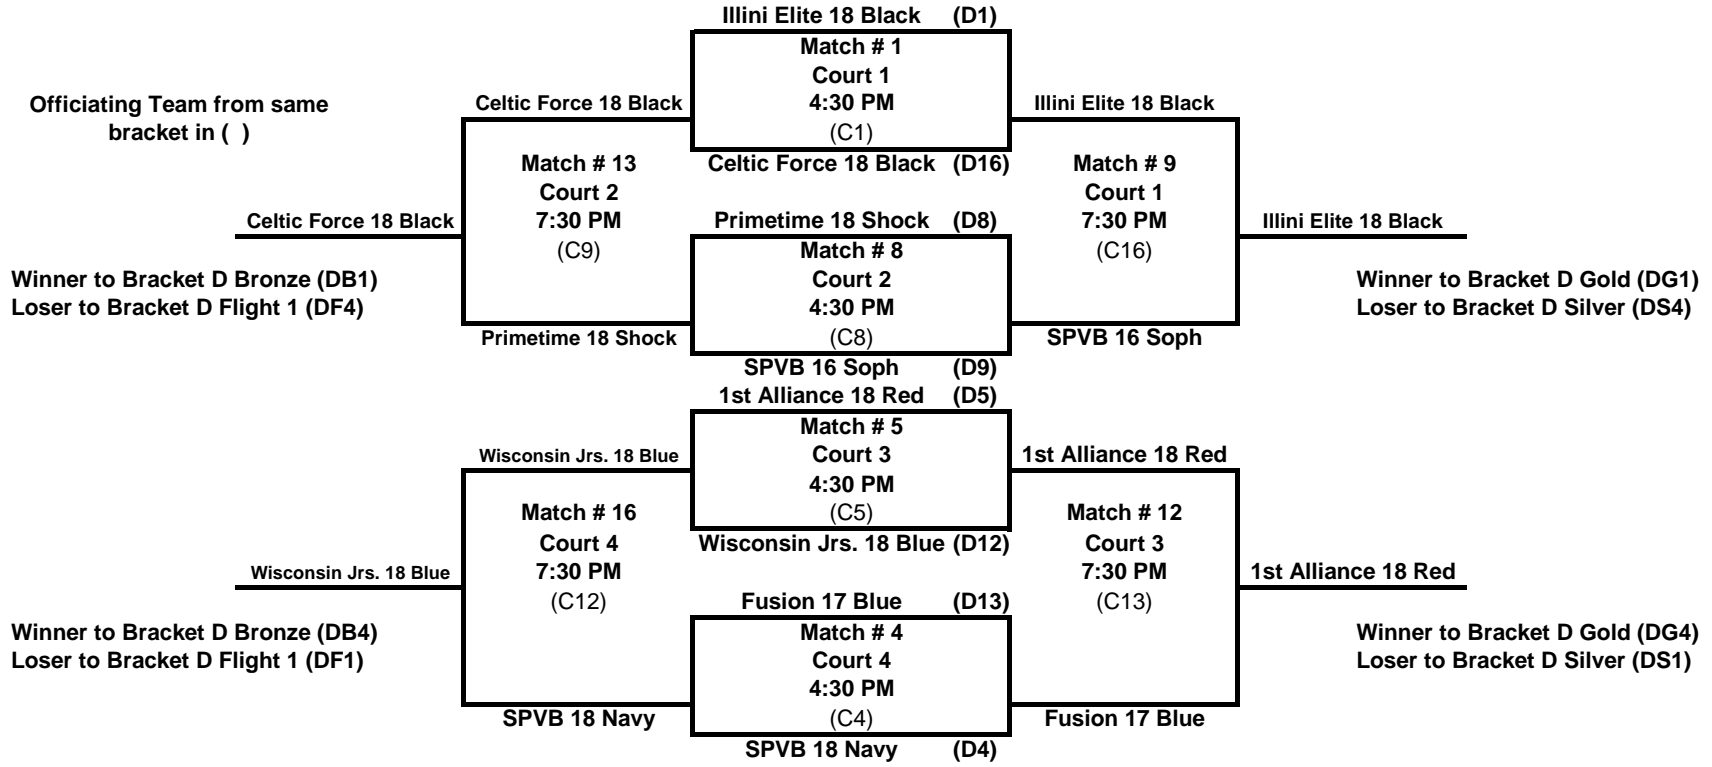

Upper Bracket A Great Lakes Center- am Saturday, March 14, 2009

Lower Bracket A Great Lakes Center- am Saturday, March 14, 2009

Upper Bracket B Great Lakes Center- am Saturday, March 14, 2009

Lower Bracket B Great Lakes Center- am Saturday, March 14, 2009

Upper Bracket C

Great Lakes Center - pm

Saturday, March 14, 2009

Lower Bracket C Great Lakes Center - pm Saturday, March 14, 2009

**Upper Bracket D
Great Lakes Center - pm
Saturday, March 14, 2009**

**Lower Bracket D
Great Lakes Center - pm
Saturday, March 14, 2009**

Upper Bracket E

Lake Barrington Field House - am

Saturday, March 14, 2009

Lower Bracket E Lake Barrington Field House - am Saturday, March 14, 2009

Lower Bracket F Lake Barrington Field House - am Saturday, March 14, 2009