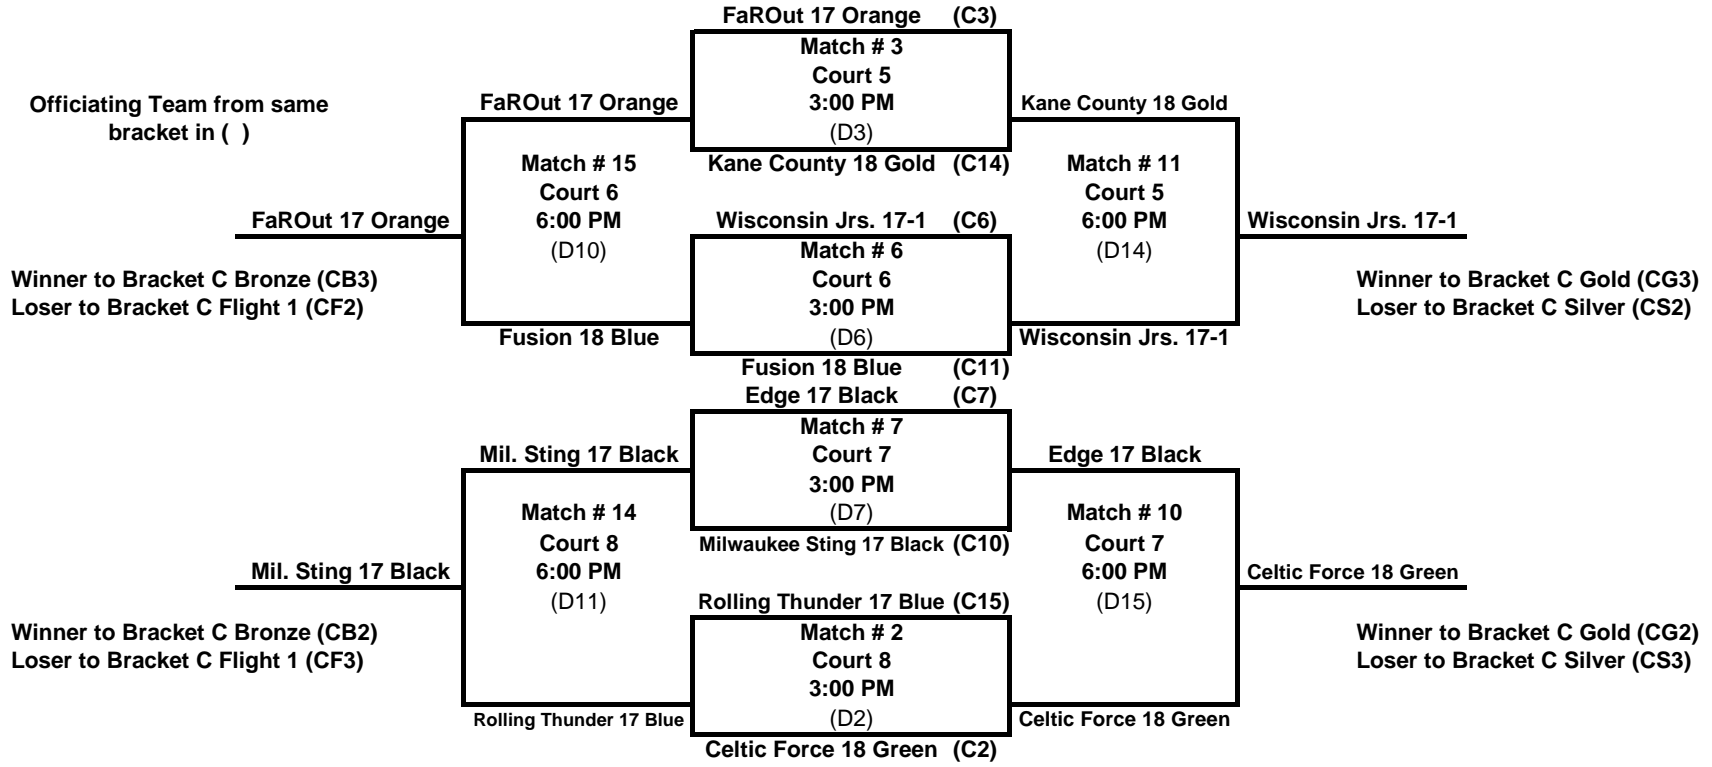

Upper Bracket A Great Lakes Center- am Saturday, March 14, 2009

Lower Bracket A Great Lakes Center- am Saturday, March 14, 2009

Upper Bracket B Great Lakes Center- am Saturday, March 14, 2009

Lower Bracket B Great Lakes Center- am Saturday, March 14, 2009

Upper Bracket C

Great Lakes Center - pm

Saturday, March 14, 2009

Lower Bracket C Great Lakes Center - pm Saturday, March 14, 2009

**Upper Bracket D
Great Lakes Center - pm
Saturday, March 14, 2009**

**Lower Bracket D
Great Lakes Center - pm
Saturday, March 14, 2009**

Upper Bracket E

Lake Barrington Field House - am

Saturday, March 14, 2009

Lower Bracket E Lake Barrington Field House - am Saturday, March 14, 2009

Lower Bracket F Lake Barrington Field House - am Saturday, March 14, 2009