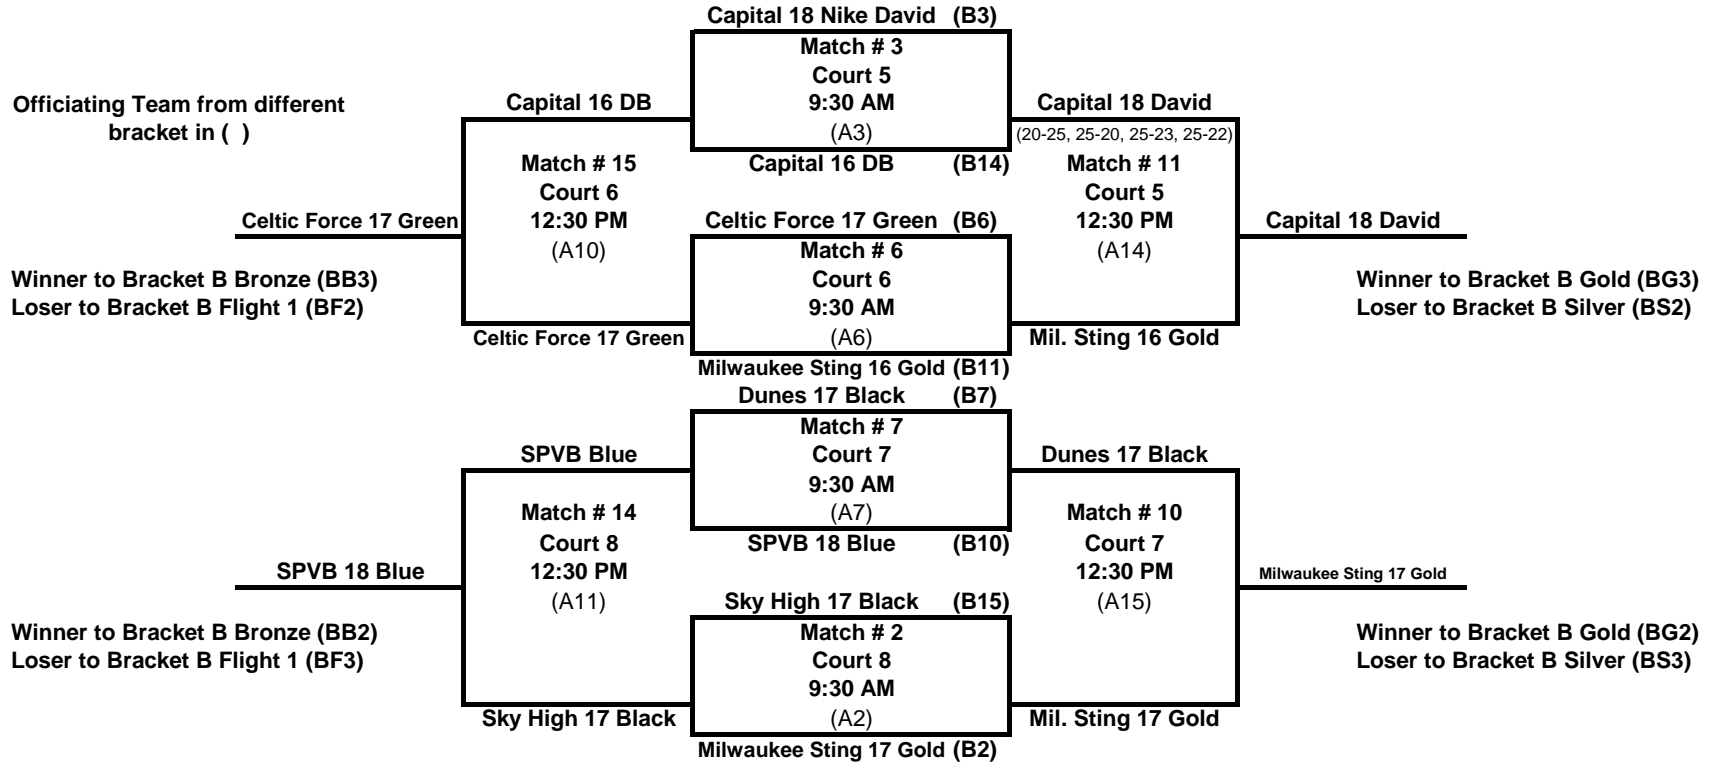

Upper Bracket A Great Lakes Center- am Saturday, March 14, 2009

Lower Bracket A Great Lakes Center- am Saturday, March 14, 2009

Upper Bracket B Great Lakes Center- am Saturday, March 14, 2009

Lower Bracket B Great Lakes Center- am Saturday, March 14, 2009

Upper Bracket C

Great Lakes Center - pm

Saturday, March 14, 2009

Lower Bracket C Great Lakes Center - pm Saturday, March 14, 2009

**Upper Bracket D
Great Lakes Center - pm
Saturday, March 14, 2009**

**Lower Bracket D
Great Lakes Center - pm
Saturday, March 14, 2009**

Upper Bracket E

Lake Barrington Field House - am

Saturday, March 14, 2009

Lower Bracket E Lake Barrington Field House - am Saturday, March 14, 2009

Lower Bracket F Lake Barrington Field House - am Saturday, March 14, 2009