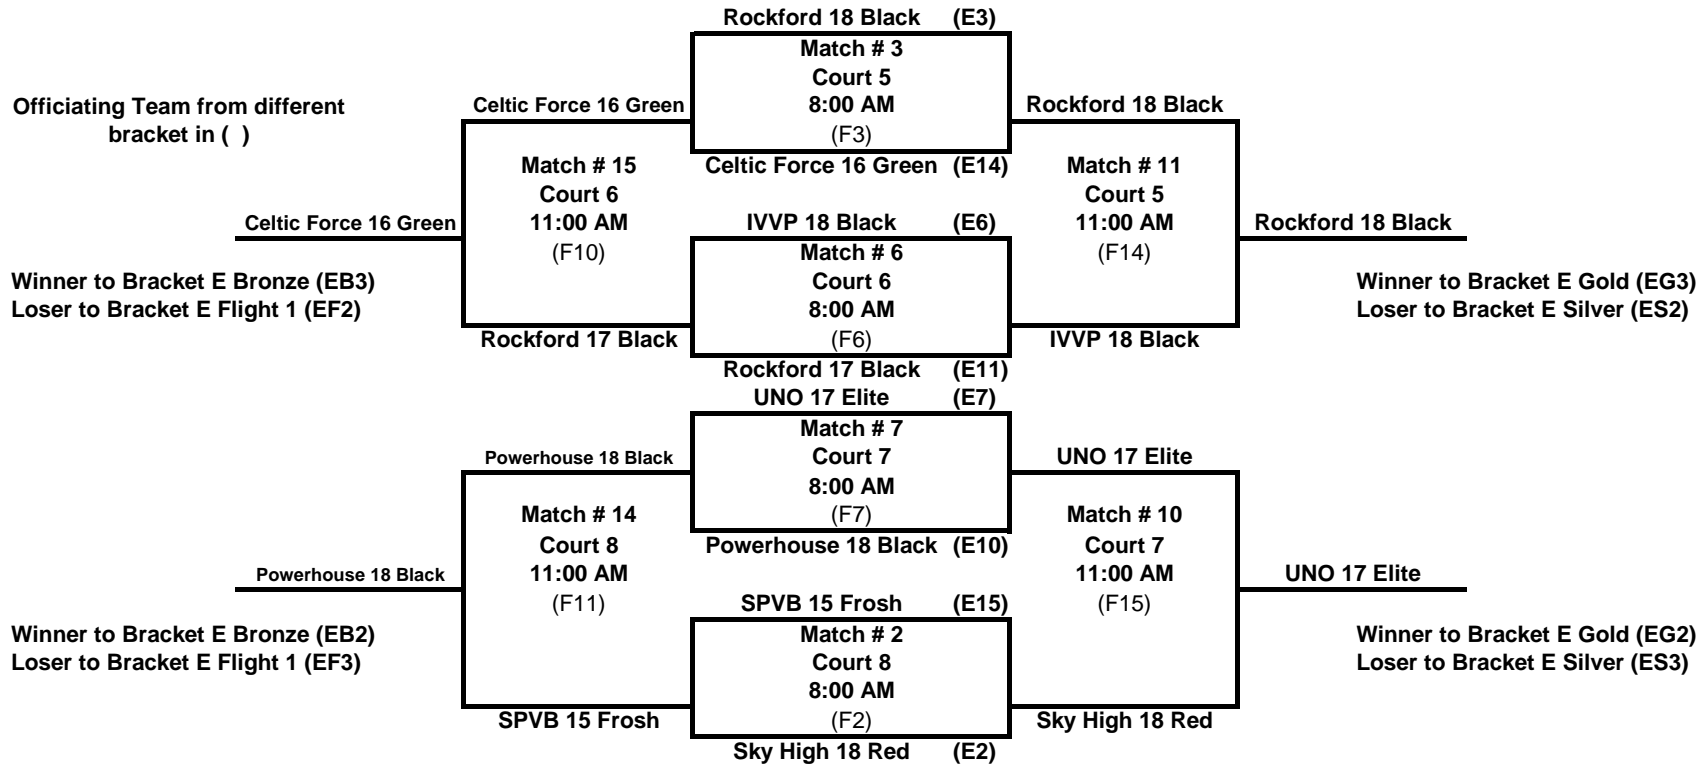

Upper Bracket A Great Lakes Center- am Saturday, March 14, 2009

Lower Bracket A Great Lakes Center- am Saturday, March 14, 2009

Upper Bracket B Great Lakes Center- am Saturday, March 14, 2009

Lower Bracket B Great Lakes Center- am Saturday, March 14, 2009

Upper Bracket C

Great Lakes Center - pm

Saturday, March 14, 2009

Lower Bracket C Great Lakes Center - pm Saturday, March 14, 2009

**Upper Bracket D
Great Lakes Center - pm
Saturday, March 14, 2009**

**Lower Bracket D
Great Lakes Center - pm
Saturday, March 14, 2009**

Upper Bracket E

Lake Barrington Field House - am

Saturday, March 14, 2009

Lower Bracket E Lake Barrington Field House - am Saturday, March 14, 2009

Lower Bracket F Lake Barrington Field House - am Saturday, March 14, 2009