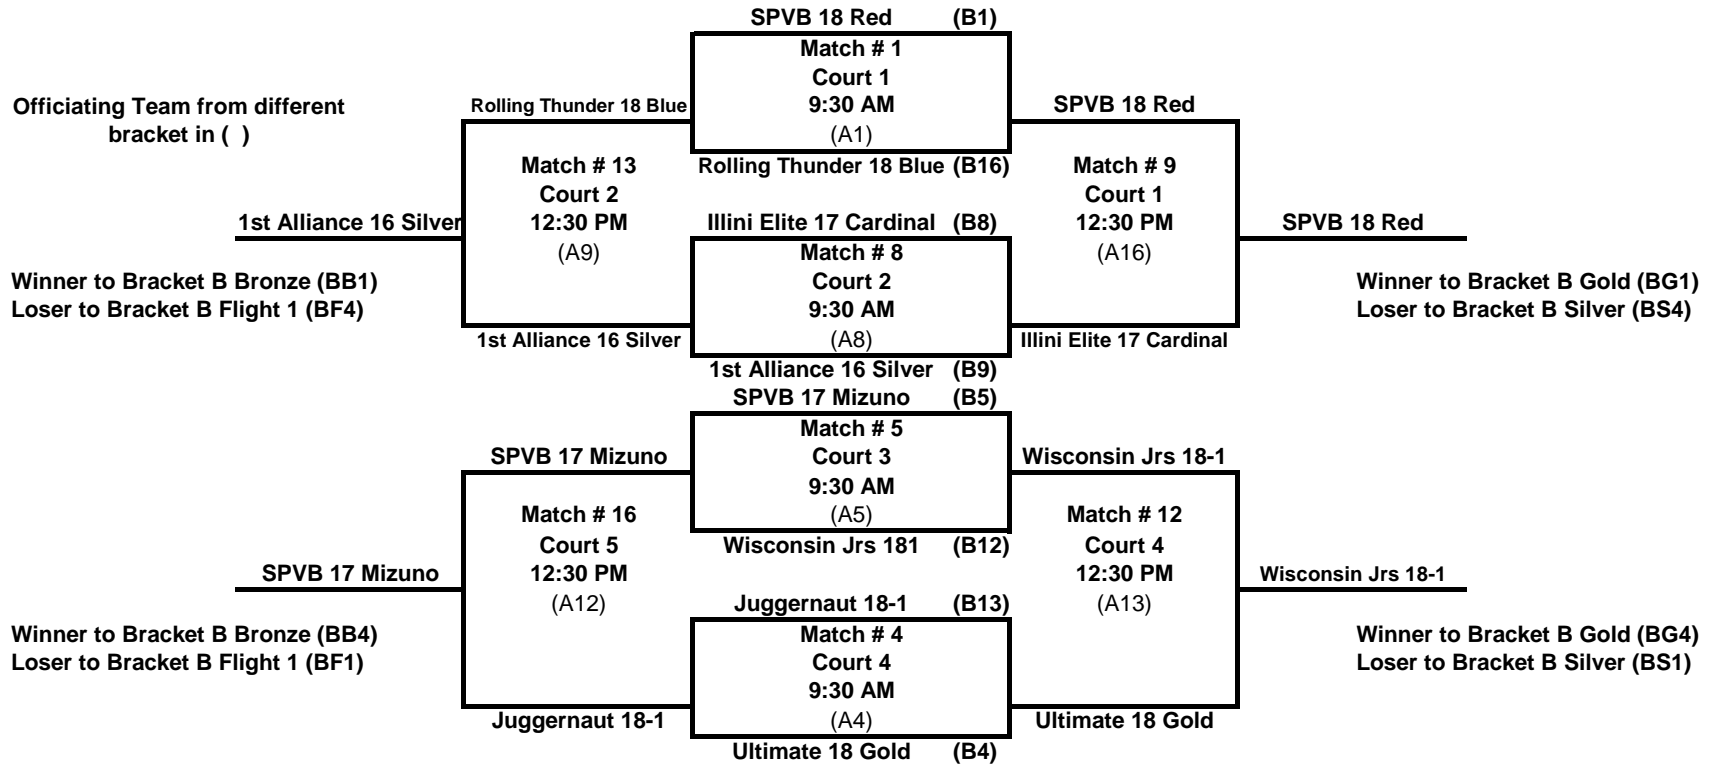

Upper Bracket A Great Lakes Center- am Saturday, March 14, 2009

Lower Bracket A Great Lakes Center- am Saturday, March 14, 2009

Upper Bracket B Great Lakes Center- am Saturday, March 14, 2009

Lower Bracket B Great Lakes Center- am Saturday, March 14, 2009

Upper Bracket C

Great Lakes Center - pm

Saturday, March 14, 2009

Lower Bracket C Great Lakes Center - pm Saturday, March 14, 2009

**Upper Bracket D
Great Lakes Center - pm
Saturday, March 14, 2009**

**Lower Bracket D
Great Lakes Center - pm
Saturday, March 14, 2009**

Upper Bracket E

Lake Barrington Field House - am

Saturday, March 14, 2009

Lower Bracket E Lake Barrington Field House - am Saturday, March 14, 2009

Lower Bracket F Lake Barrington Field House - am Saturday, March 14, 2009